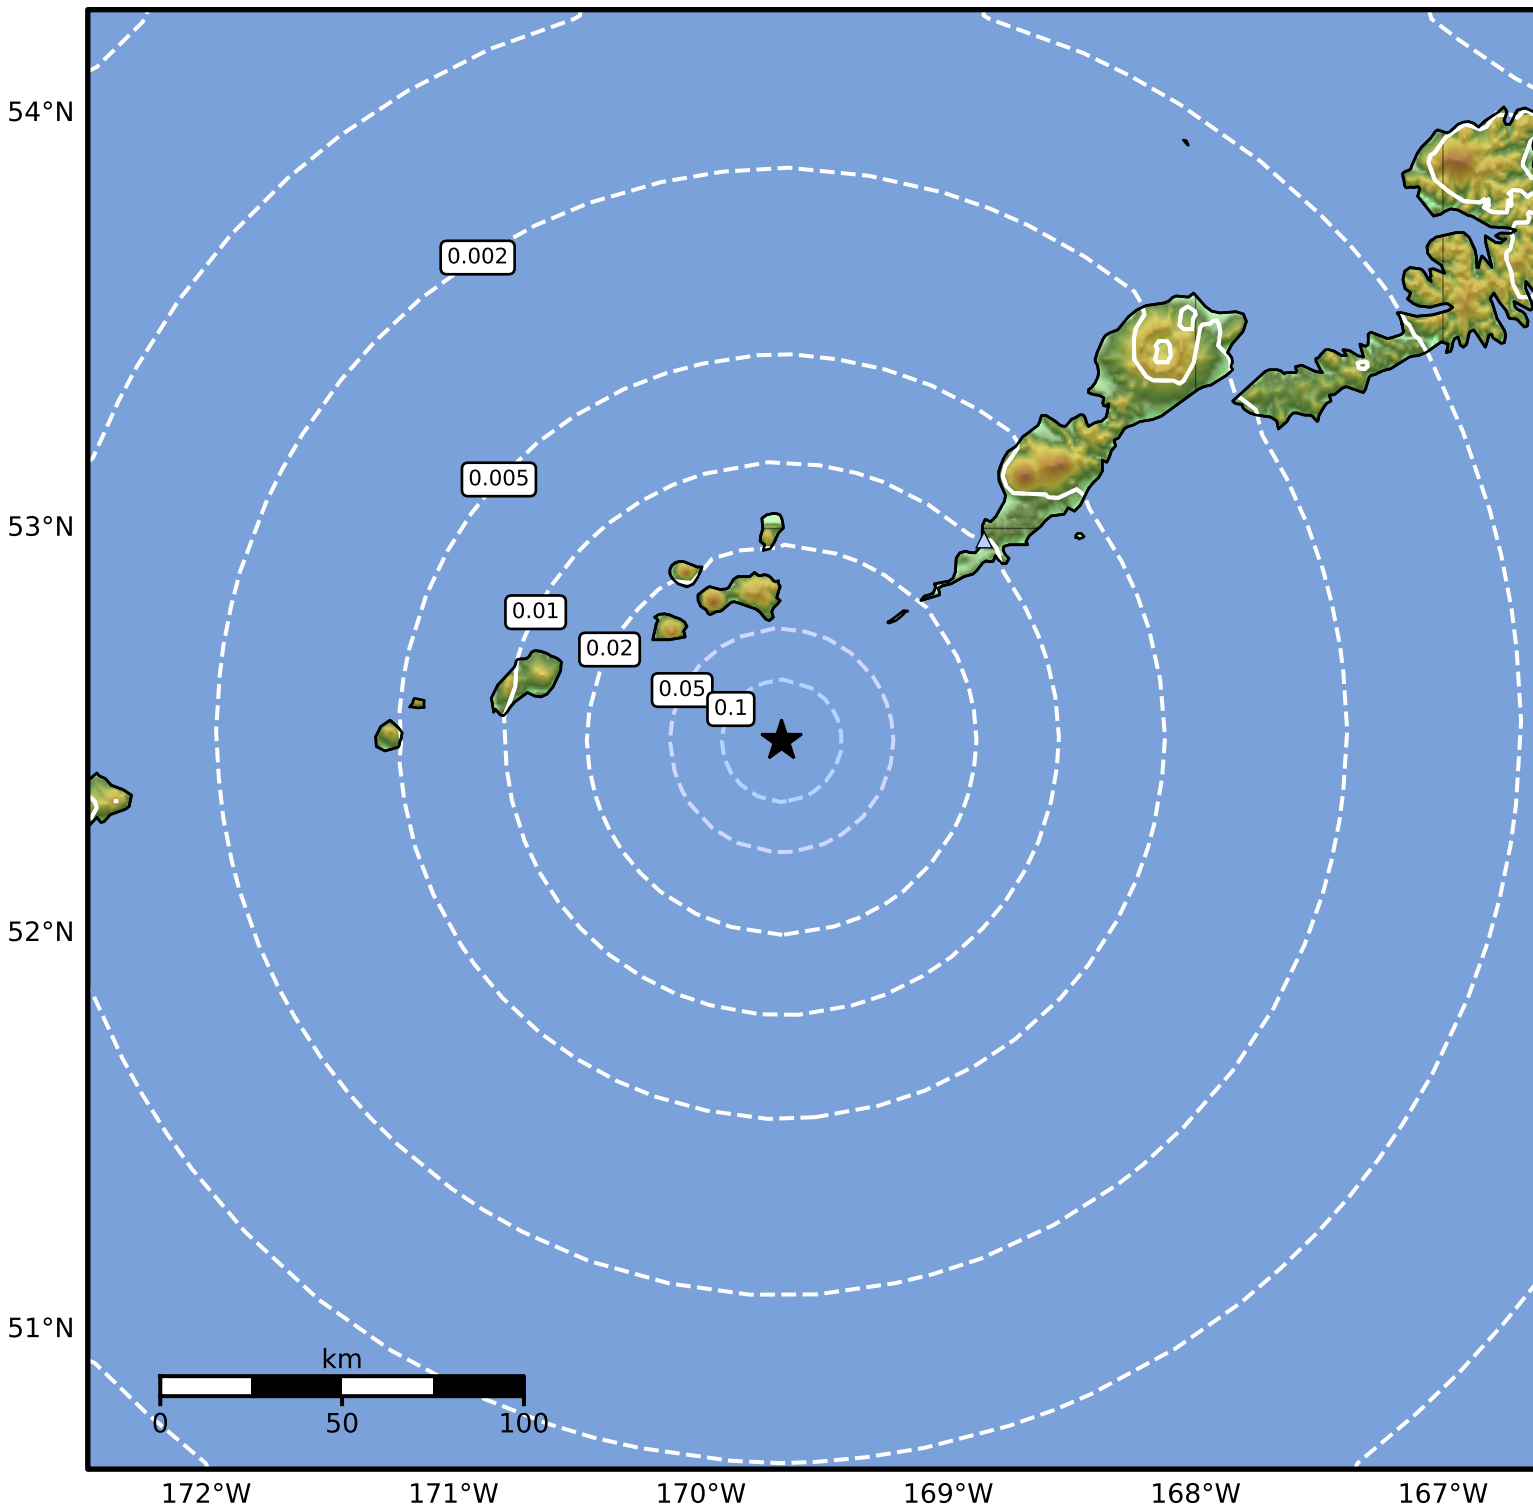

Peak Ground Velocity Map Alaska Earthquake Center
ShakeMap: 74 km (46 miles) SW of Nikolski
Jun 11, 2024 13:01:17 UTC M3.8 N52.48 W169.67 Depth: 18.4km ID:ak0247hscgch

PGV (cm/s)	0.1	0.2	0.5	1	2	5	10	20	50	100	200
------------	-----	-----	-----	---	---	---	----	----	----	-----	-----

Scale based on Worden et al. (2012)

Version 2: Processed 2024-06-11T16:24:28Z

△ Seismic Instrument ○ Reported Intensity

★ Epicenter