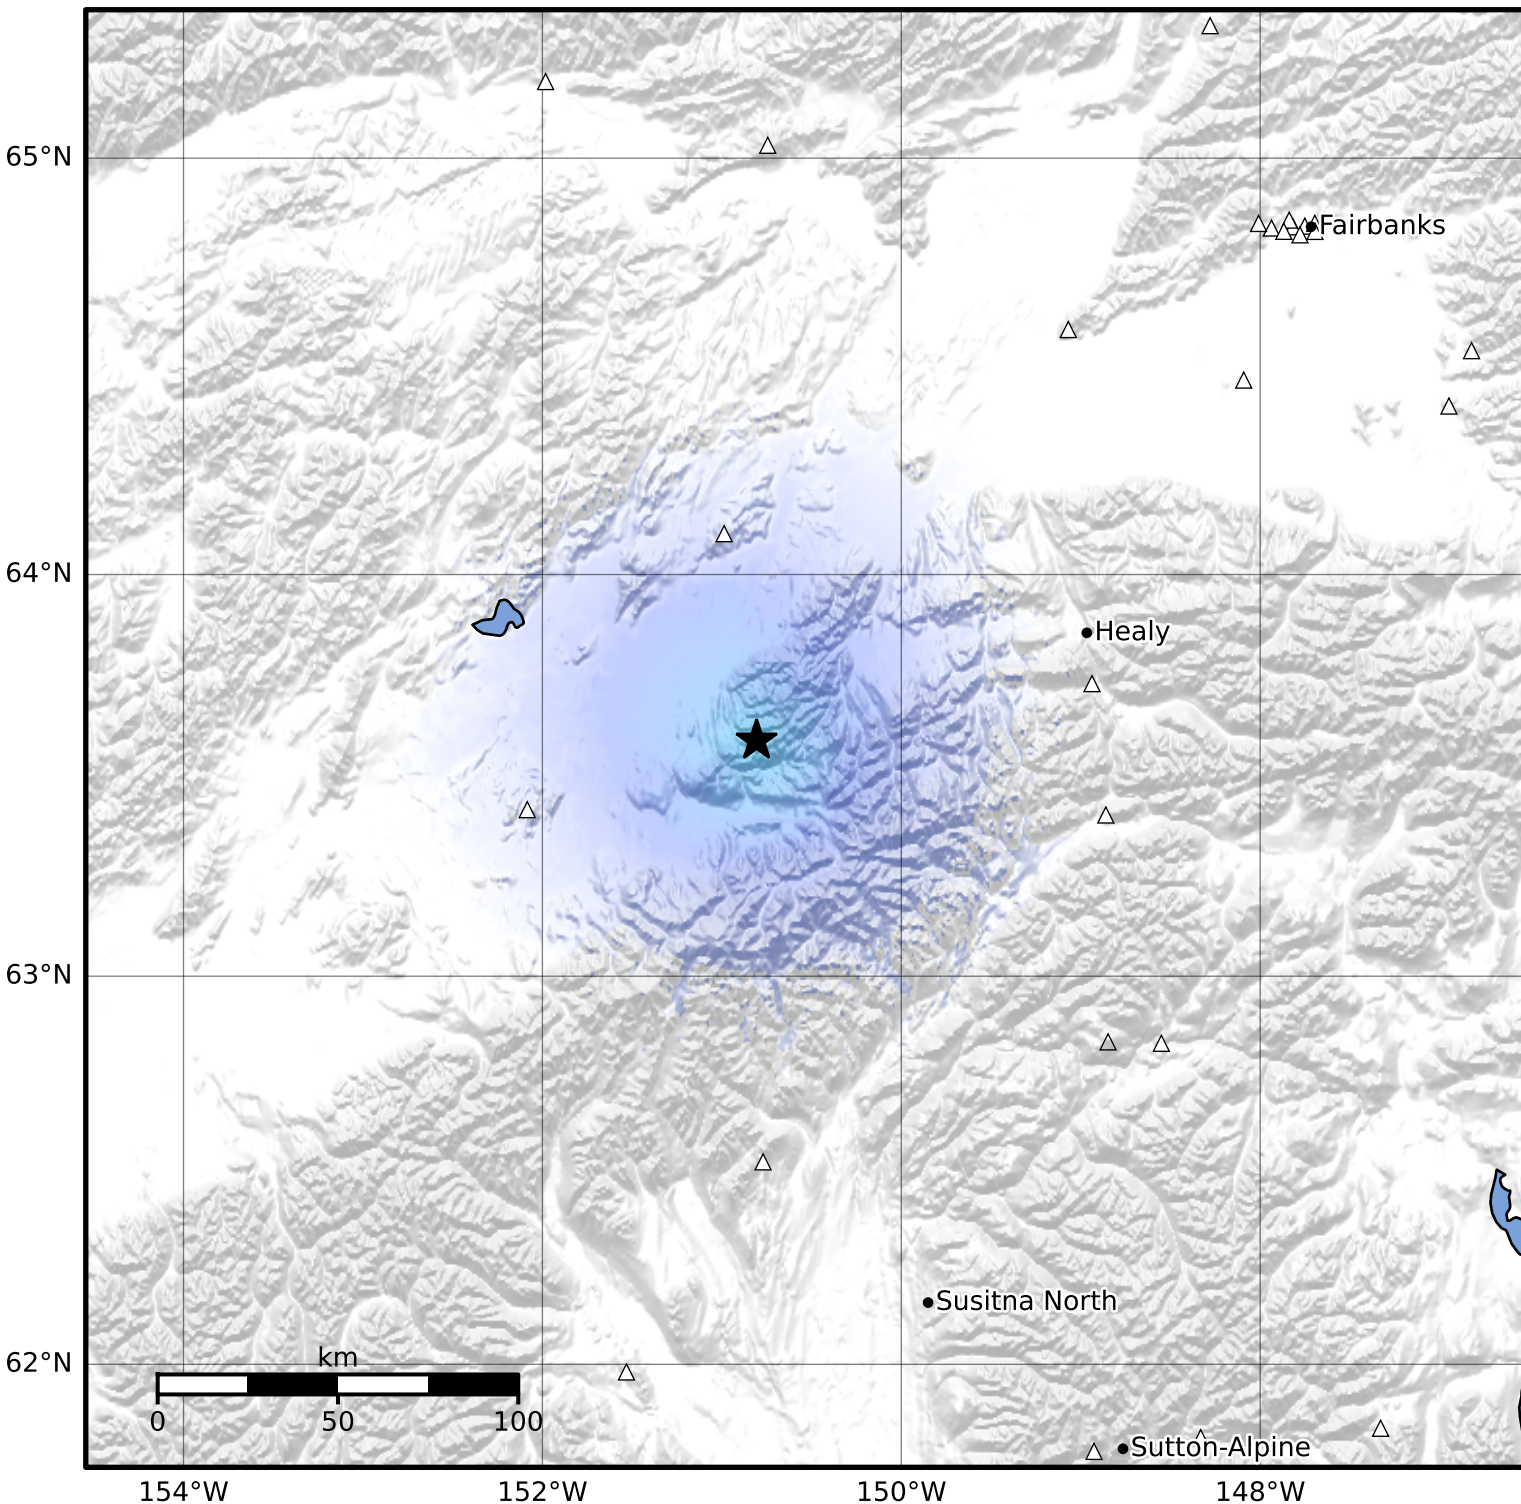

Macroseismic Intensity Map Alaska Earthquake Center
 ShakeMap: 11 km (7 miles) NE of Kantishna
 Jun 13, 2024 03:12:49 UTC M3.5 N63.59 W150.81 Depth: 8.3km ID:ak0247kxj8pd

SHAKING	Not felt	Weak	Light	Moderate	Strong	Very strong	Severe	Violent	Extreme
DAMAGE	None	None	None	Very light	Light	Moderate	Moderate/heavy	Heavy	Very heavy
PGA(%g)	<0.0464	0.297	2.76	6.2	11.5	21.5	40.1	74.7	>139
PGV(cm/s)	<0.0215	0.135	1.41	4.65	9.64	20	41.4	85.8	>178
INTENSITY	I	II-III	IV	V	VI	VII	VIII	IX	X+

Scale based on Worden et al. (2012)

Version 2: Processed 2024-06-13T05:48:15Z

△ Seismic Instrument ○ Reported Intensity

★ Epicenter