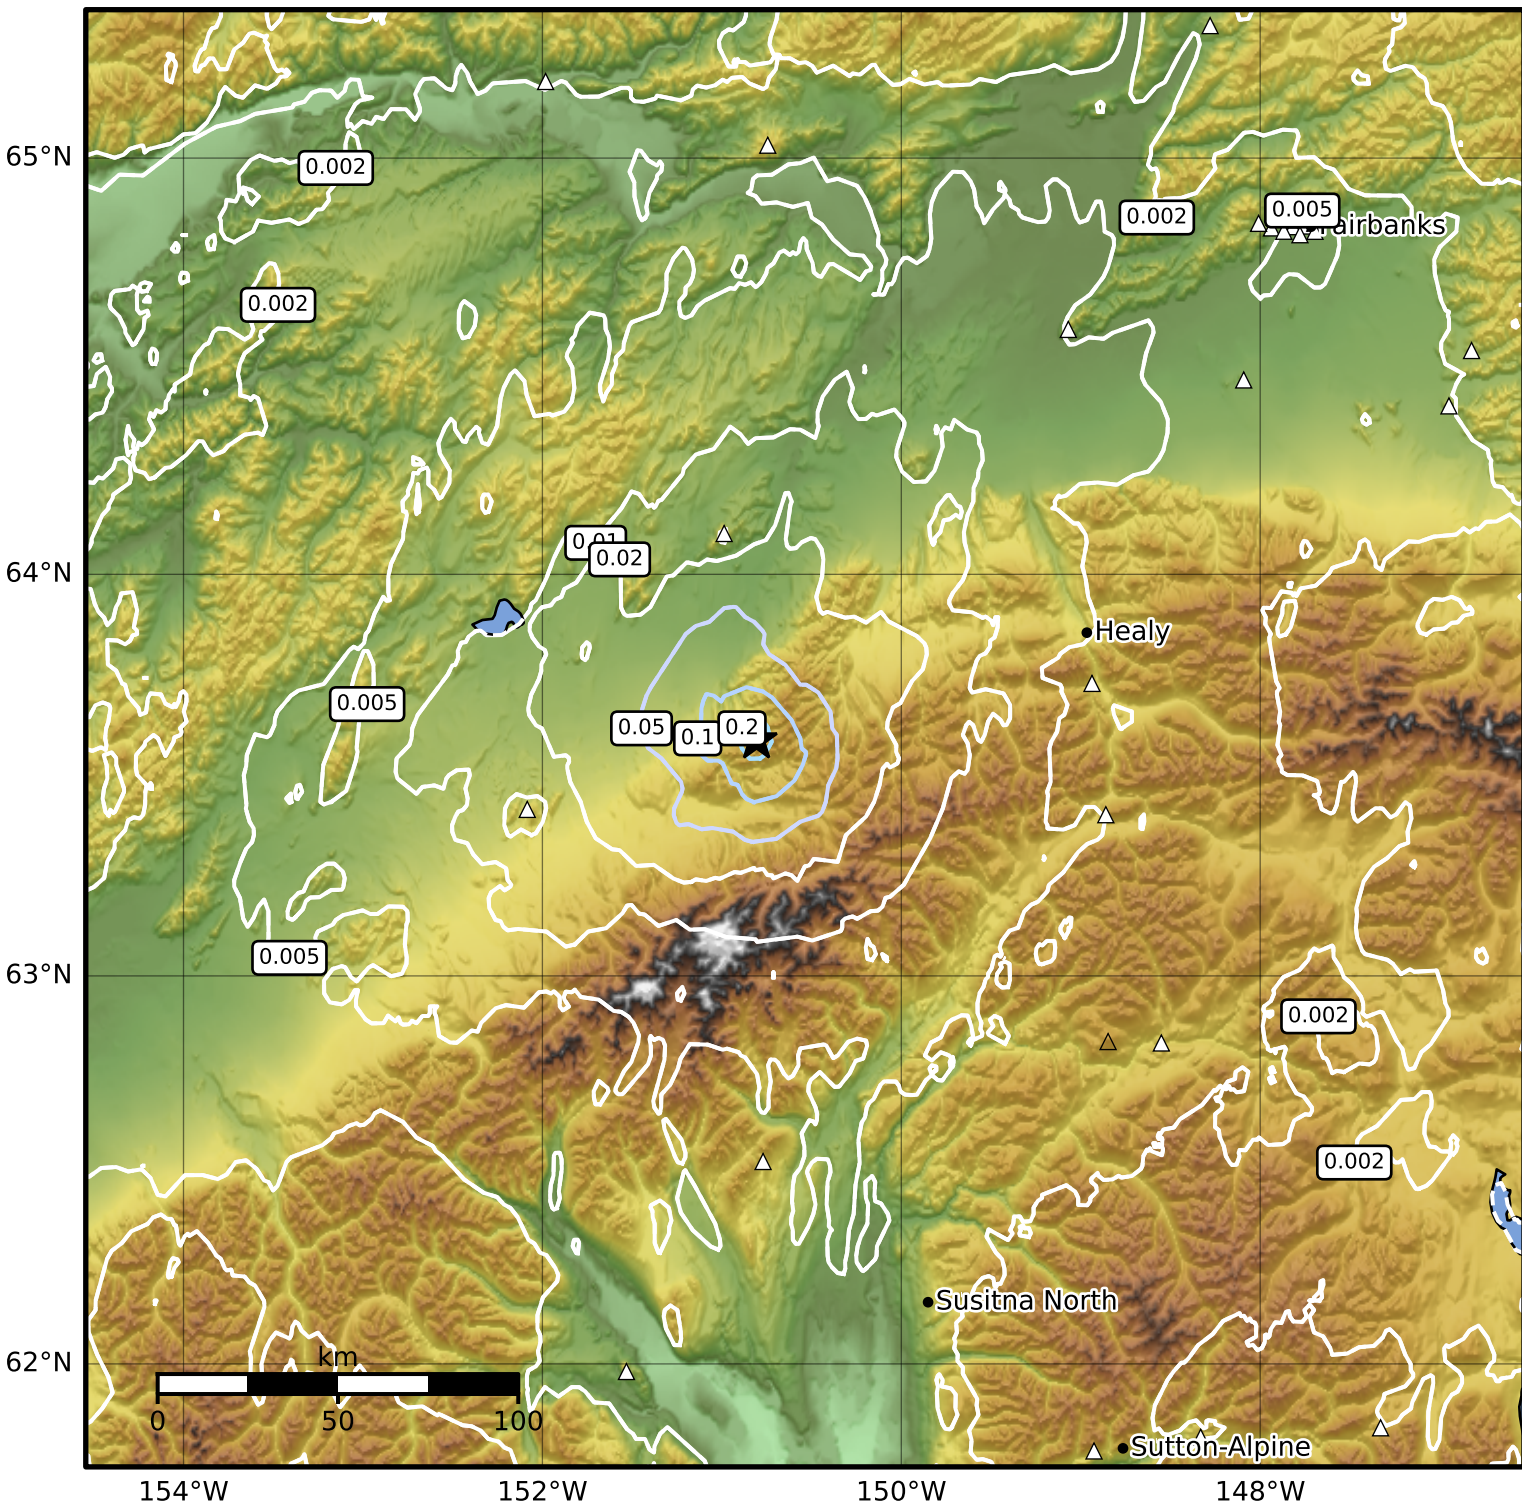

Peak Ground Velocity Map Alaska Earthquake Center
 ShakeMap: 11 km (7 miles) NE of Kantishna
 Jun 13, 2024 03:12:49 UTC M3.5 N63.59 W150.81 Depth: 8.3km ID:ak0247kxj8pd

Scale based on Worden et al. (2012)

Version 2: Processed 2024-06-13T05:48:15Z

△ Seismic Instrument ○ Reported Intensity

★ Epicenter