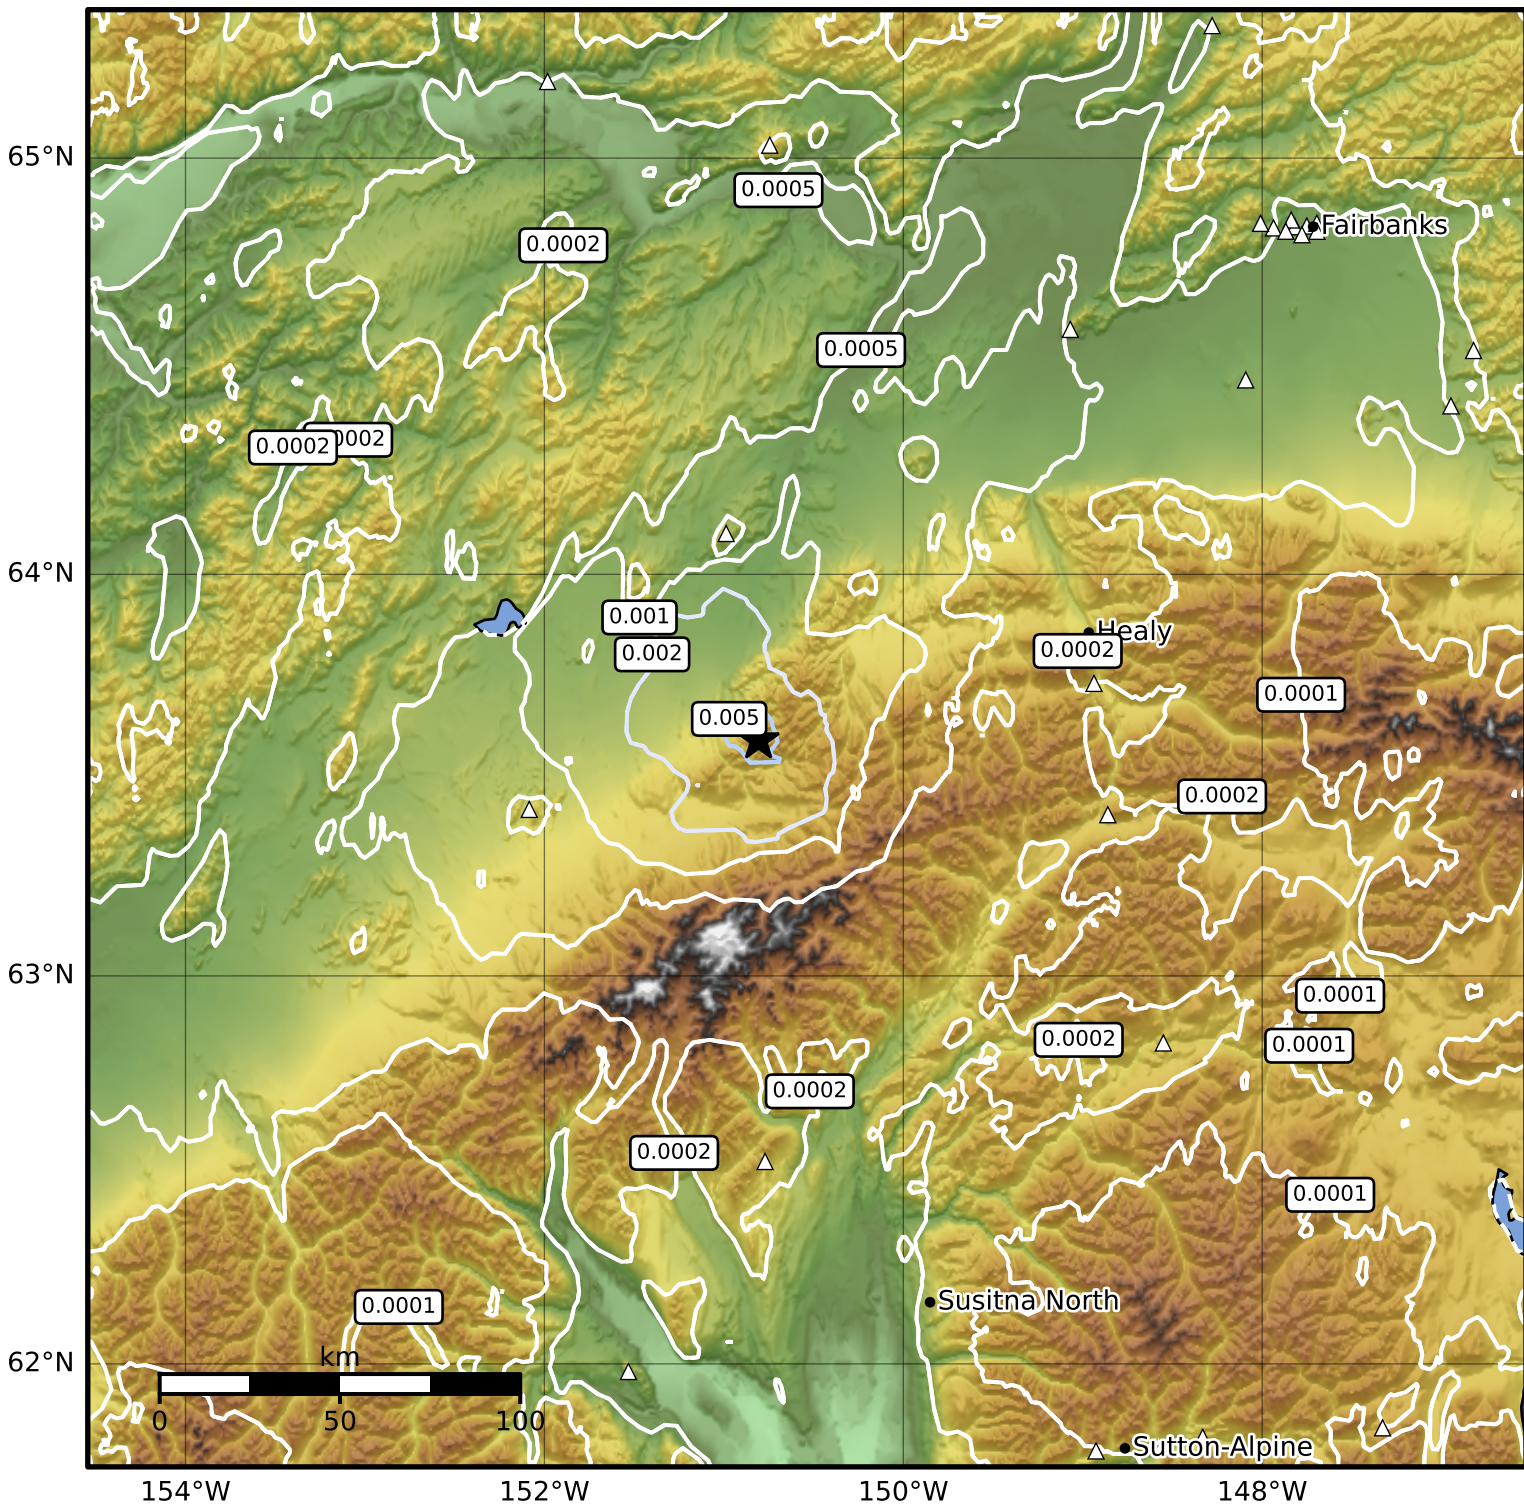

3.0 Second Peak Spectral Acceleration Map Alaska Earthquake Center  
ShakeMap: 11 km (7 miles) NE of Kantishna  
Jun 13, 2024 03:12:49 UTC M3.5 N63.59 W150.81 Depth: 8.3km ID:ak0247kxj8pd

Scale based on Worden et al. (2012)

Version 2: Processed 2024-06-13T05:48:15Z

△ Seismic Instrument ○ Reported Intensity

★ Epicenter