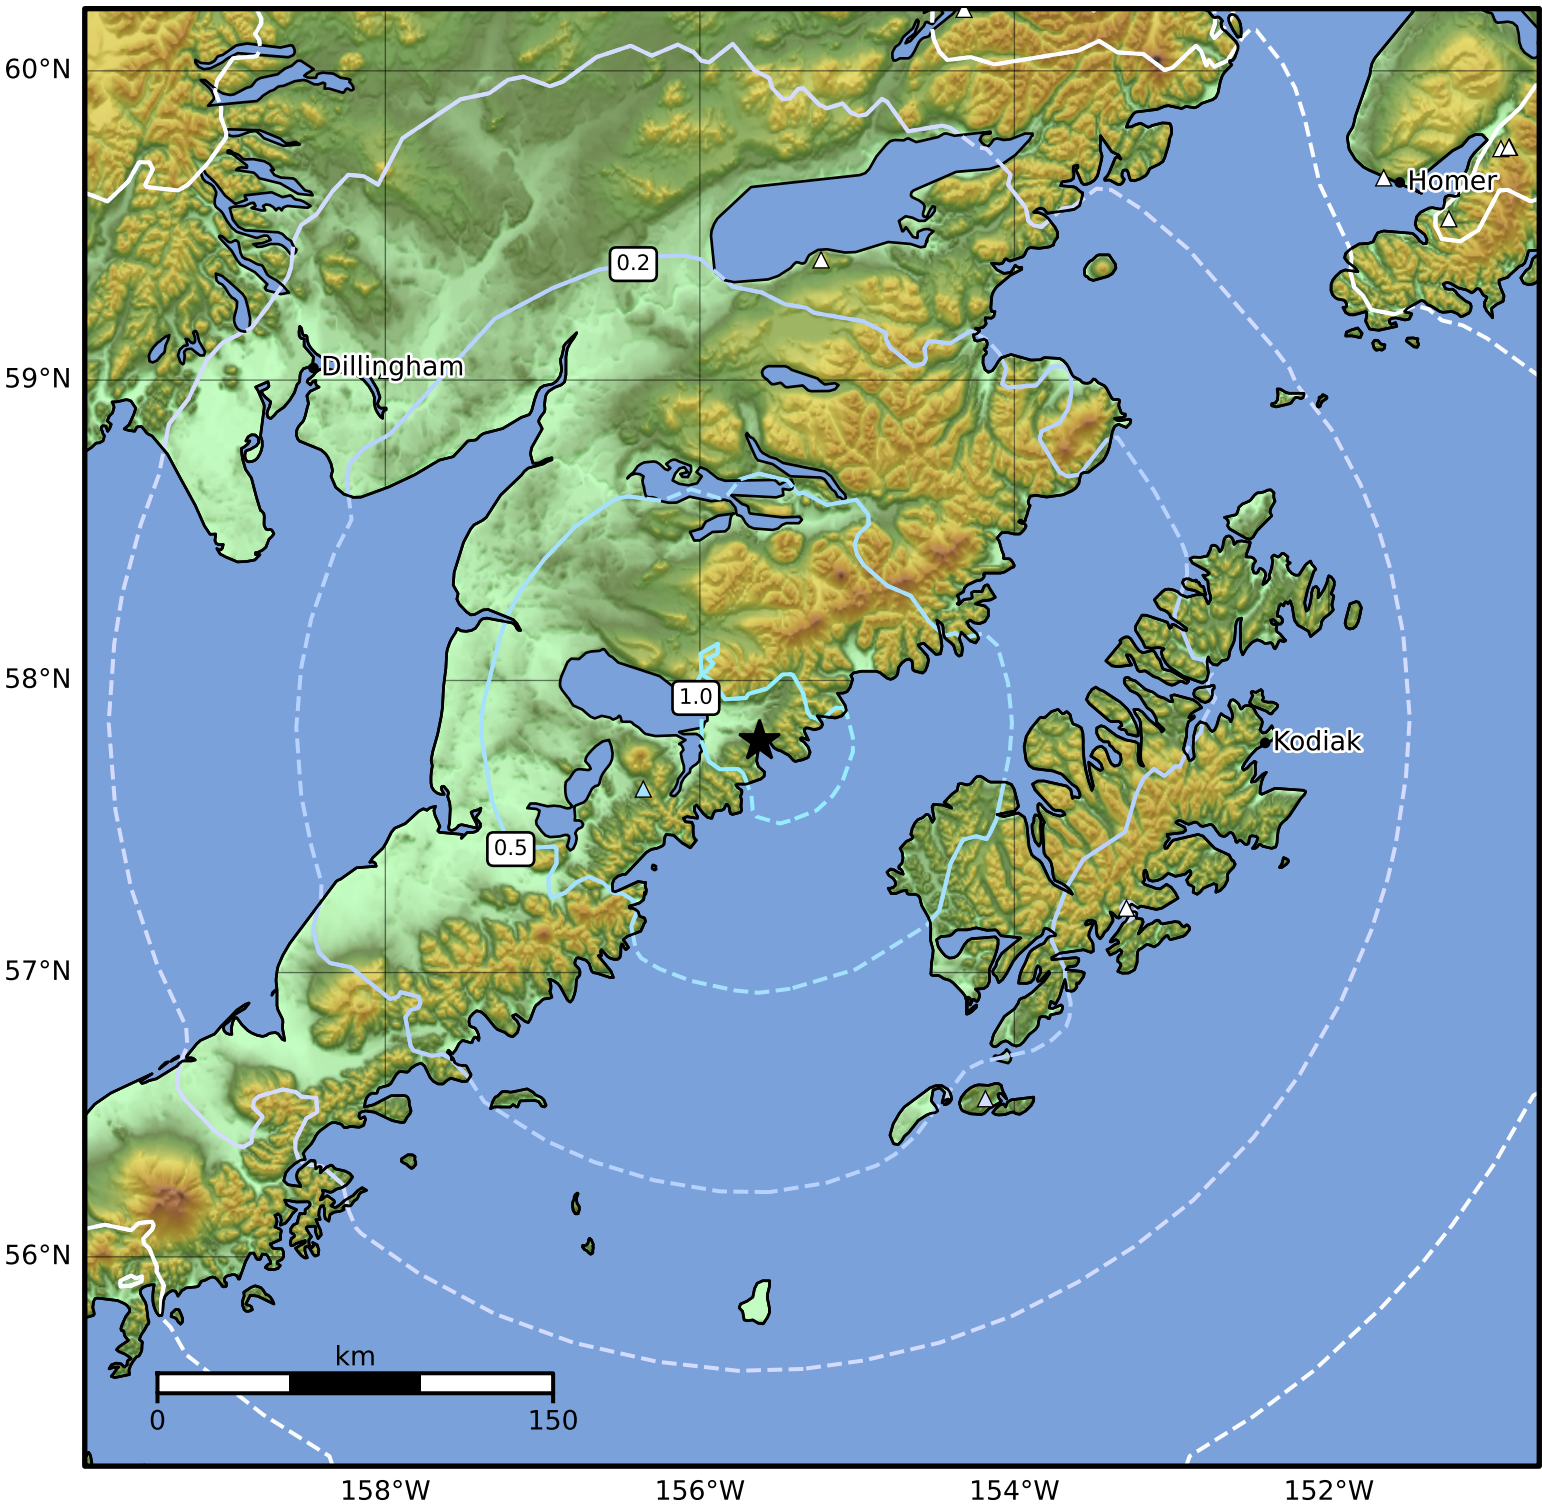

Peak Ground Acceleration Map Alaska Earthquake Center  
 ShakeMap: 74 km (46 miles) WNW of Karluk  
 Jun 13, 2024 13:49:11 UTC M5.0 N57.79 W155.62 Depth: 86.4km ID:ak024713pf99

PGA (%g)	0.1	0.2	0.5	1	2	5	10	20	50	100	200
----------	-----	-----	-----	---	---	---	----	----	----	-----	-----

Scale based on Worden et al. (2012)

Version 4: Processed 2024-06-13T14:14:34Z

△ Seismic Instrument ○ Reported Intensity

★ Epicenter