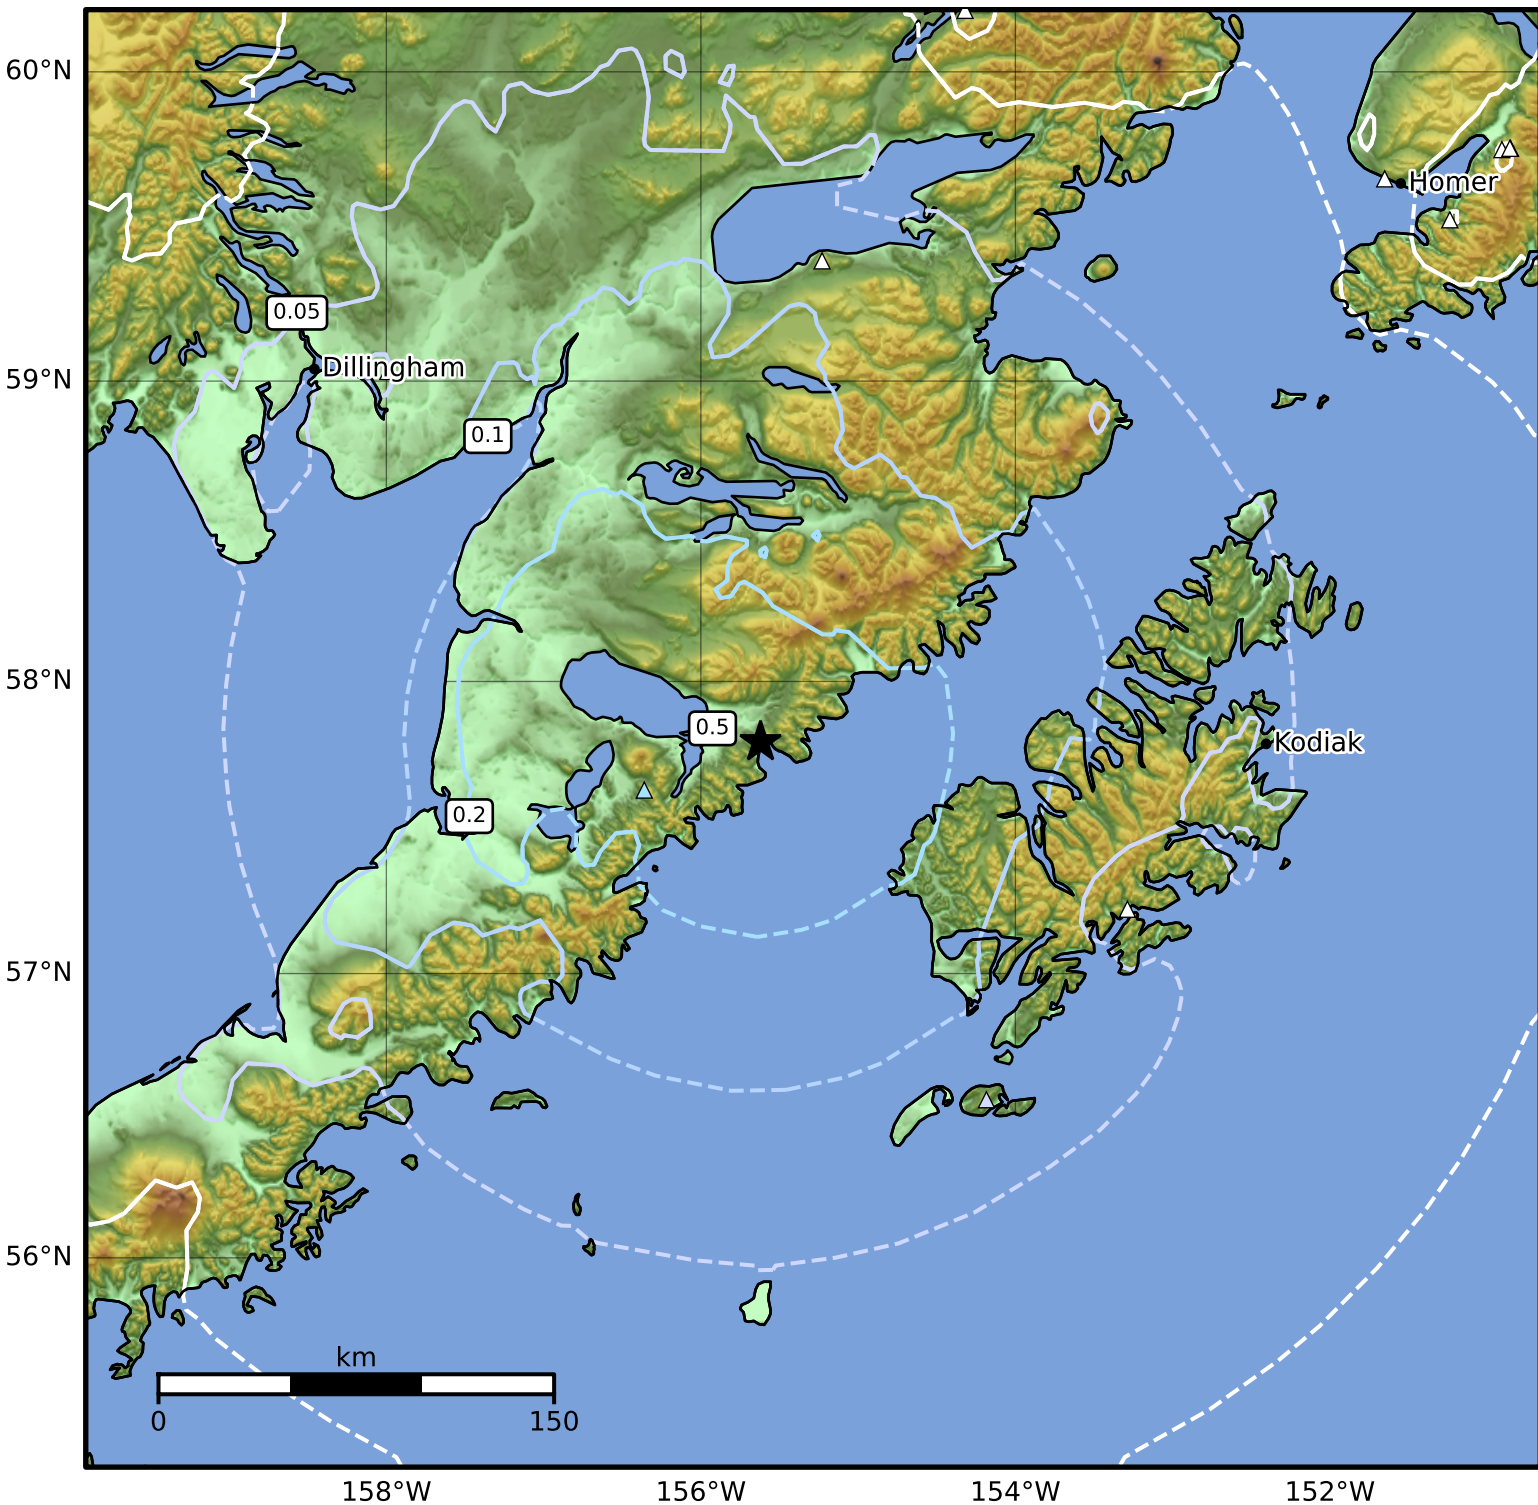

Peak Ground Velocity Map Alaska Earthquake Center
ShakeMap: 74 km (46 miles) WNW of Karluk
Jun 13, 2024 13:49:11 UTC M5.0 N57.79 W155.62 Depth: 86.4km ID:ak024713pf99

PGV (cm/s)	0.1	0.2	0.5	1	2	5	10	20	50	100	200
------------	-----	-----	-----	---	---	---	----	----	----	-----	-----

Scale based on Worden et al. (2012)

Version 4: Processed 2024-06-13T14:14:34Z

△ Seismic Instrument ○ Reported Intensity

★ Epicenter