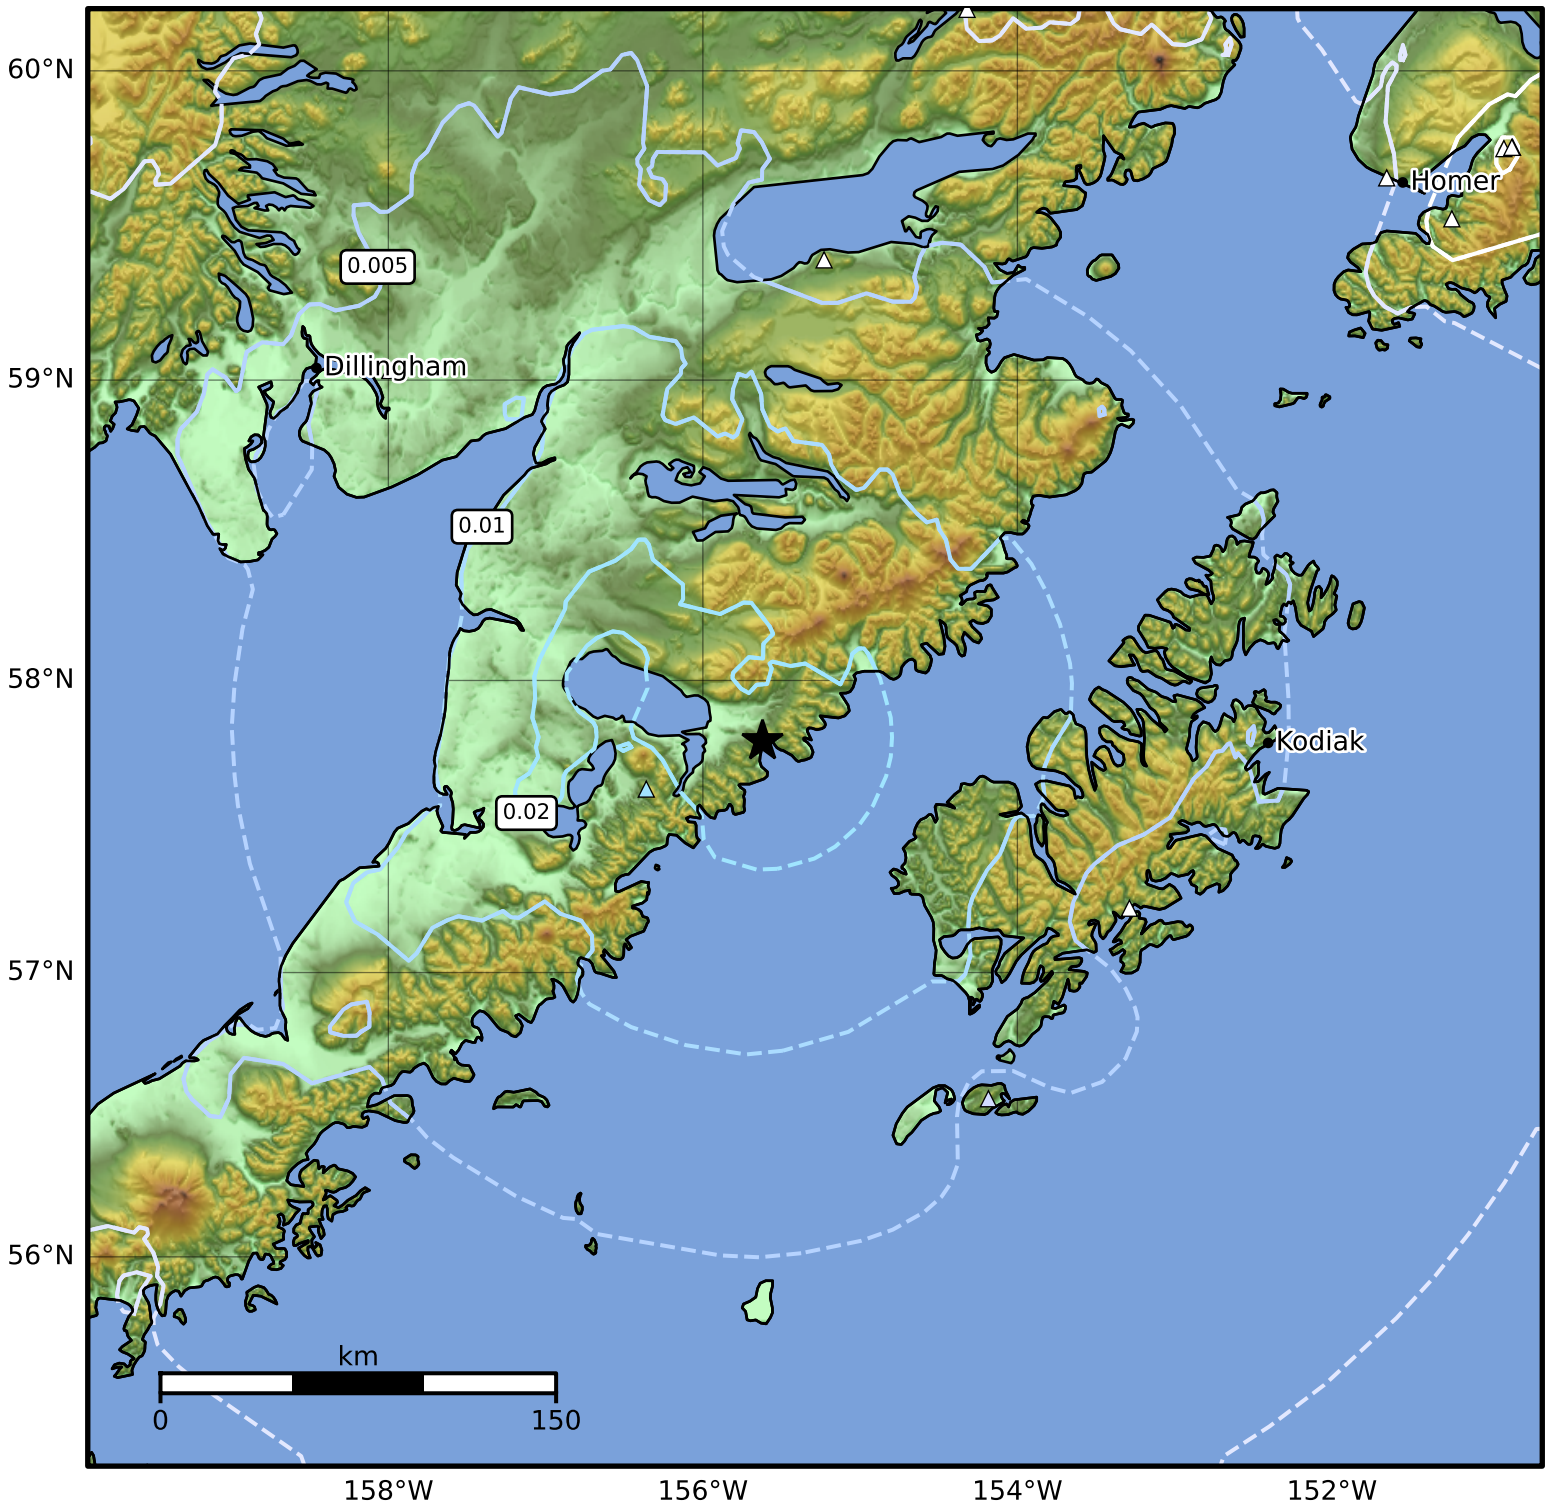

3.0 Second Peak Spectral Acceleration Map Alaska Earthquake Center
ShakeMap: 74 km (46 miles) WNW of Karluk
Jun 13, 2024 13:49:11 UTC M5.0 N57.79 W155.62 Depth: 86.4km ID:ak024713pf99

SA(3.0) (%g)	0.1	0.2	0.5	1	2	5	10	20	50
--------------	-----	-----	-----	---	---	---	----	----	----

Scale based on Worden et al. (2012)

Version 4: Processed 2024-06-13T14:14:34Z

△ Seismic Instrument ○ Reported Intensity

★ Epicenter