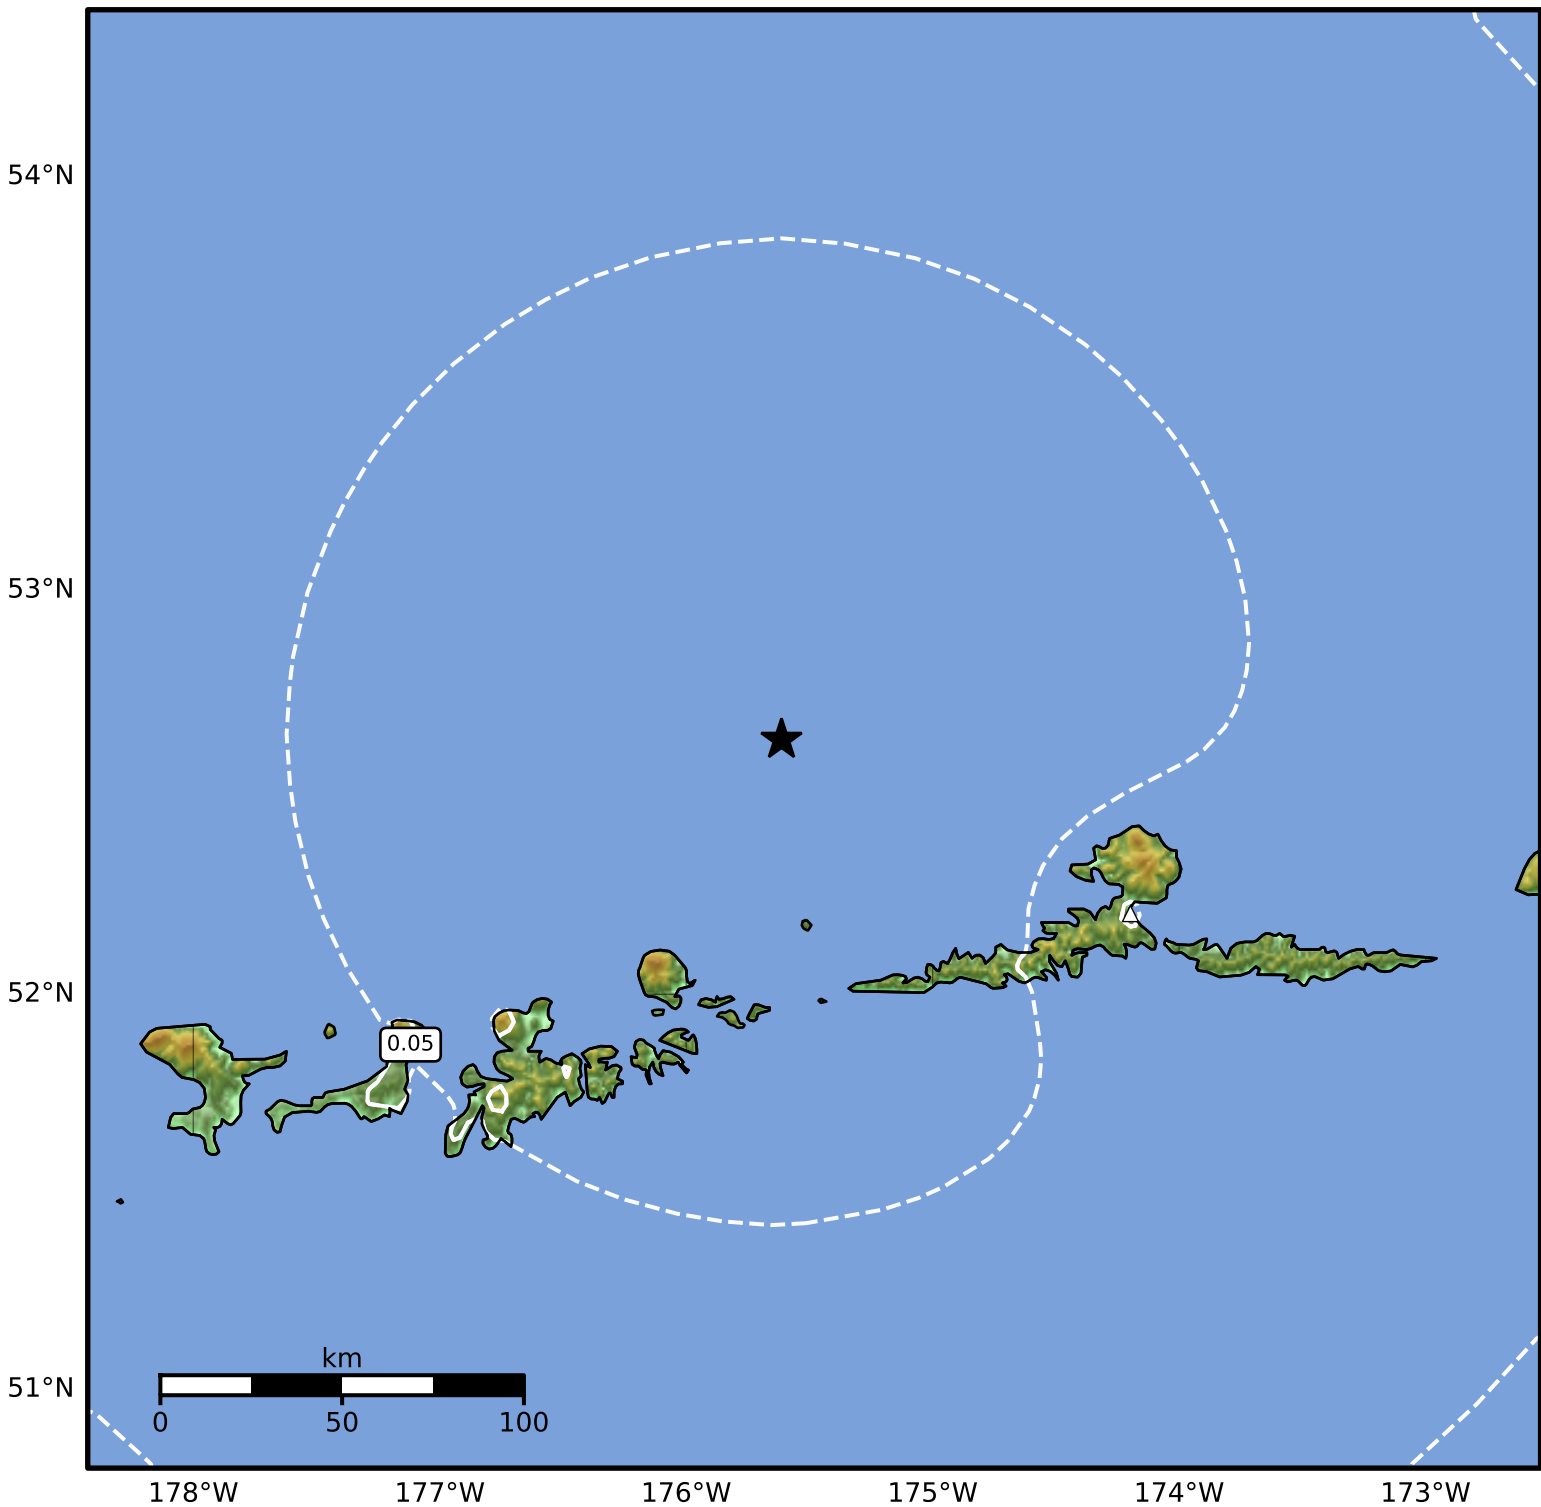

Peak Ground Acceleration Map Alaska Earthquake Center  
ShakeMap: 108 km (67 miles) WNW of Atka  
Jun 13, 2024 14:04:57 UTC M4.5 N52.63 W175.61 Depth: 226.6km ID:ak0247141bc4

PGA (%g)	0.1	0.2	0.5	1	2	5	10	20	50	100	200
----------	-----	-----	-----	---	---	---	----	----	----	-----	-----

Scale based on Worden et al. (2012)

Version 2: Processed 2024-06-13T15:54:21Z

△ Seismic Instrument ○ Reported Intensity

★ Epicenter