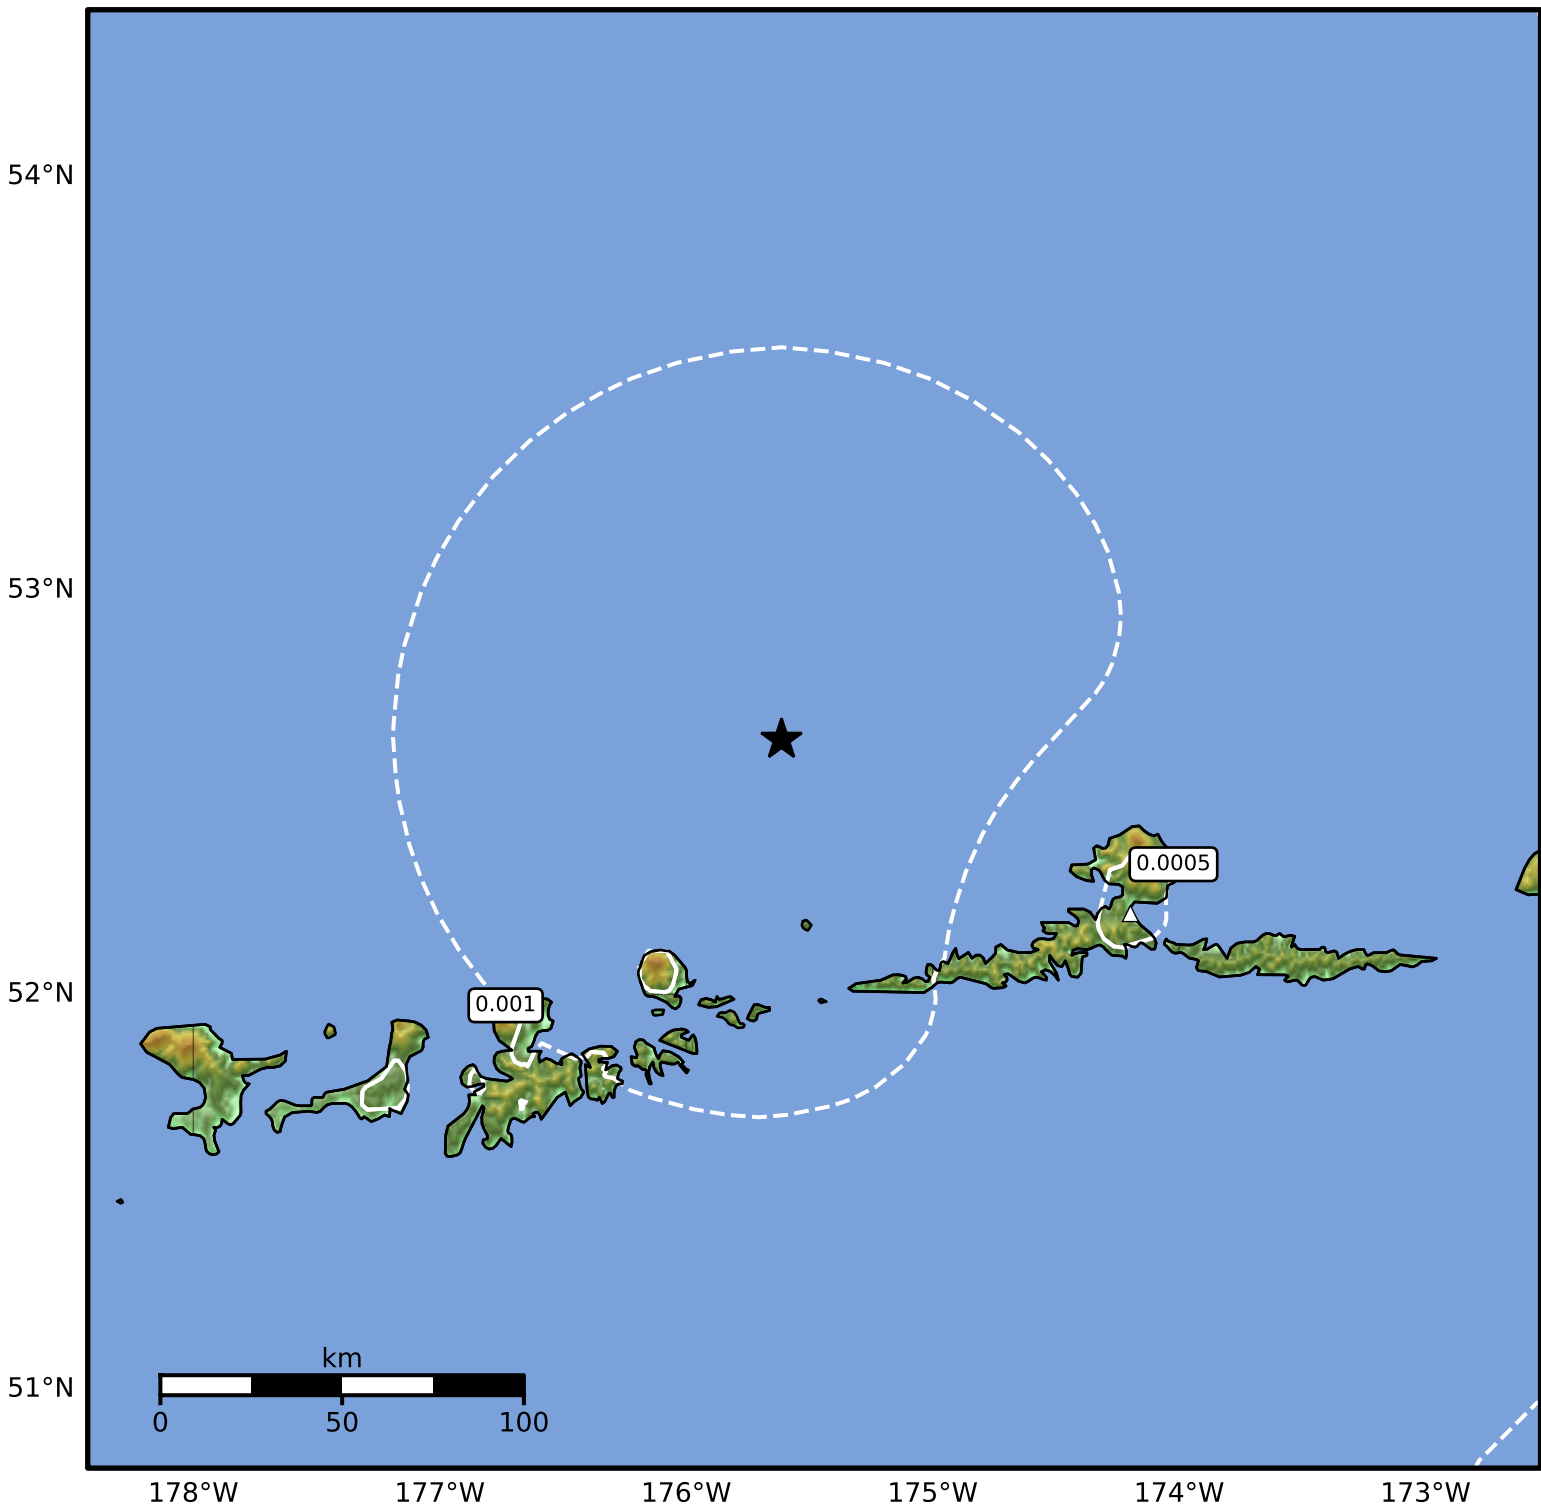

3.0 Second Peak Spectral Acceleration Map Alaska Earthquake Center  
ShakeMap: 108 km (67 miles) WNW of Atka  
Jun 13, 2024 14:04:57 UTC M4.5 N52.63 W175.61 Depth: 226.6km ID:ak0247141bc4

Scale based on Worden et al. (2012)

Version 2: Processed 2024-06-13T15:54:21Z

△ Seismic Instrument ○ Reported Intensity

★ Epicenter