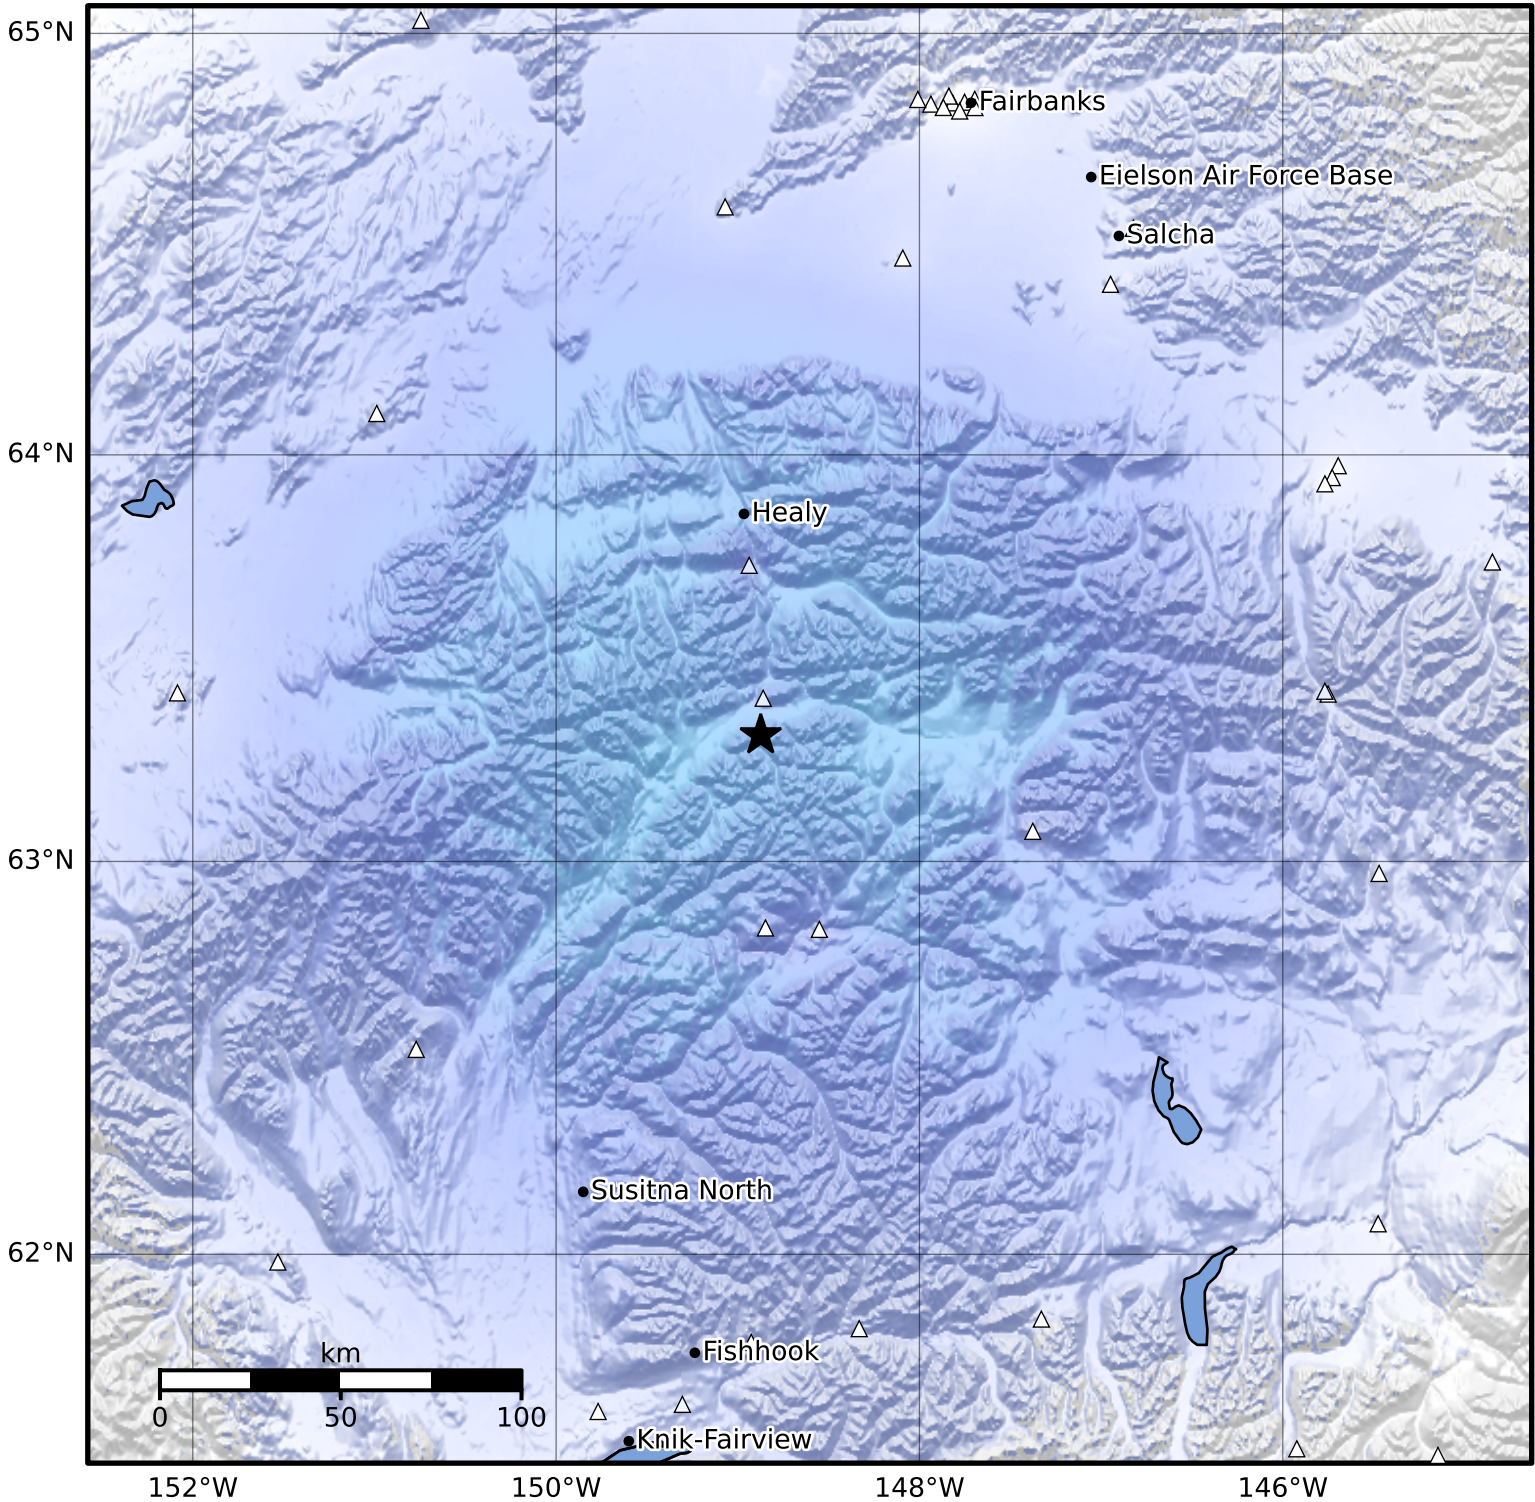

Macroseismic Intensity Map Alaska Earthquake Center  
 ShakeMap: 9 km (6 miles) SSE of Cantwell  
 Jun 15, 2024 10:24:03 UTC M3.5 N63.31 W148.87 Depth: 82.4km ID:ak0247ocufye

SHAKING	Not felt	Weak	Light	Moderate	Strong	Very strong	Severe	Violent	Extreme
DAMAGE	None	None	None	Very light	Light	Moderate	Moderate/heavy	Heavy	Very heavy
PGA(%g)	<0.0464	0.297	2.76	6.2	11.5	21.5	40.1	74.7	>139
PGV(cm/s)	<0.0215	0.135	1.41	4.65	9.64	20	41.4	85.8	>178
INTENSITY	I	II-III	IV	V	VI	VII	VIII	IX	X+

Scale based on Worden et al. (2012)

Version 2: Processed 2024-06-15T16:35:03Z

△ Seismic Instrument ○ Reported Intensity

★ Epicenter