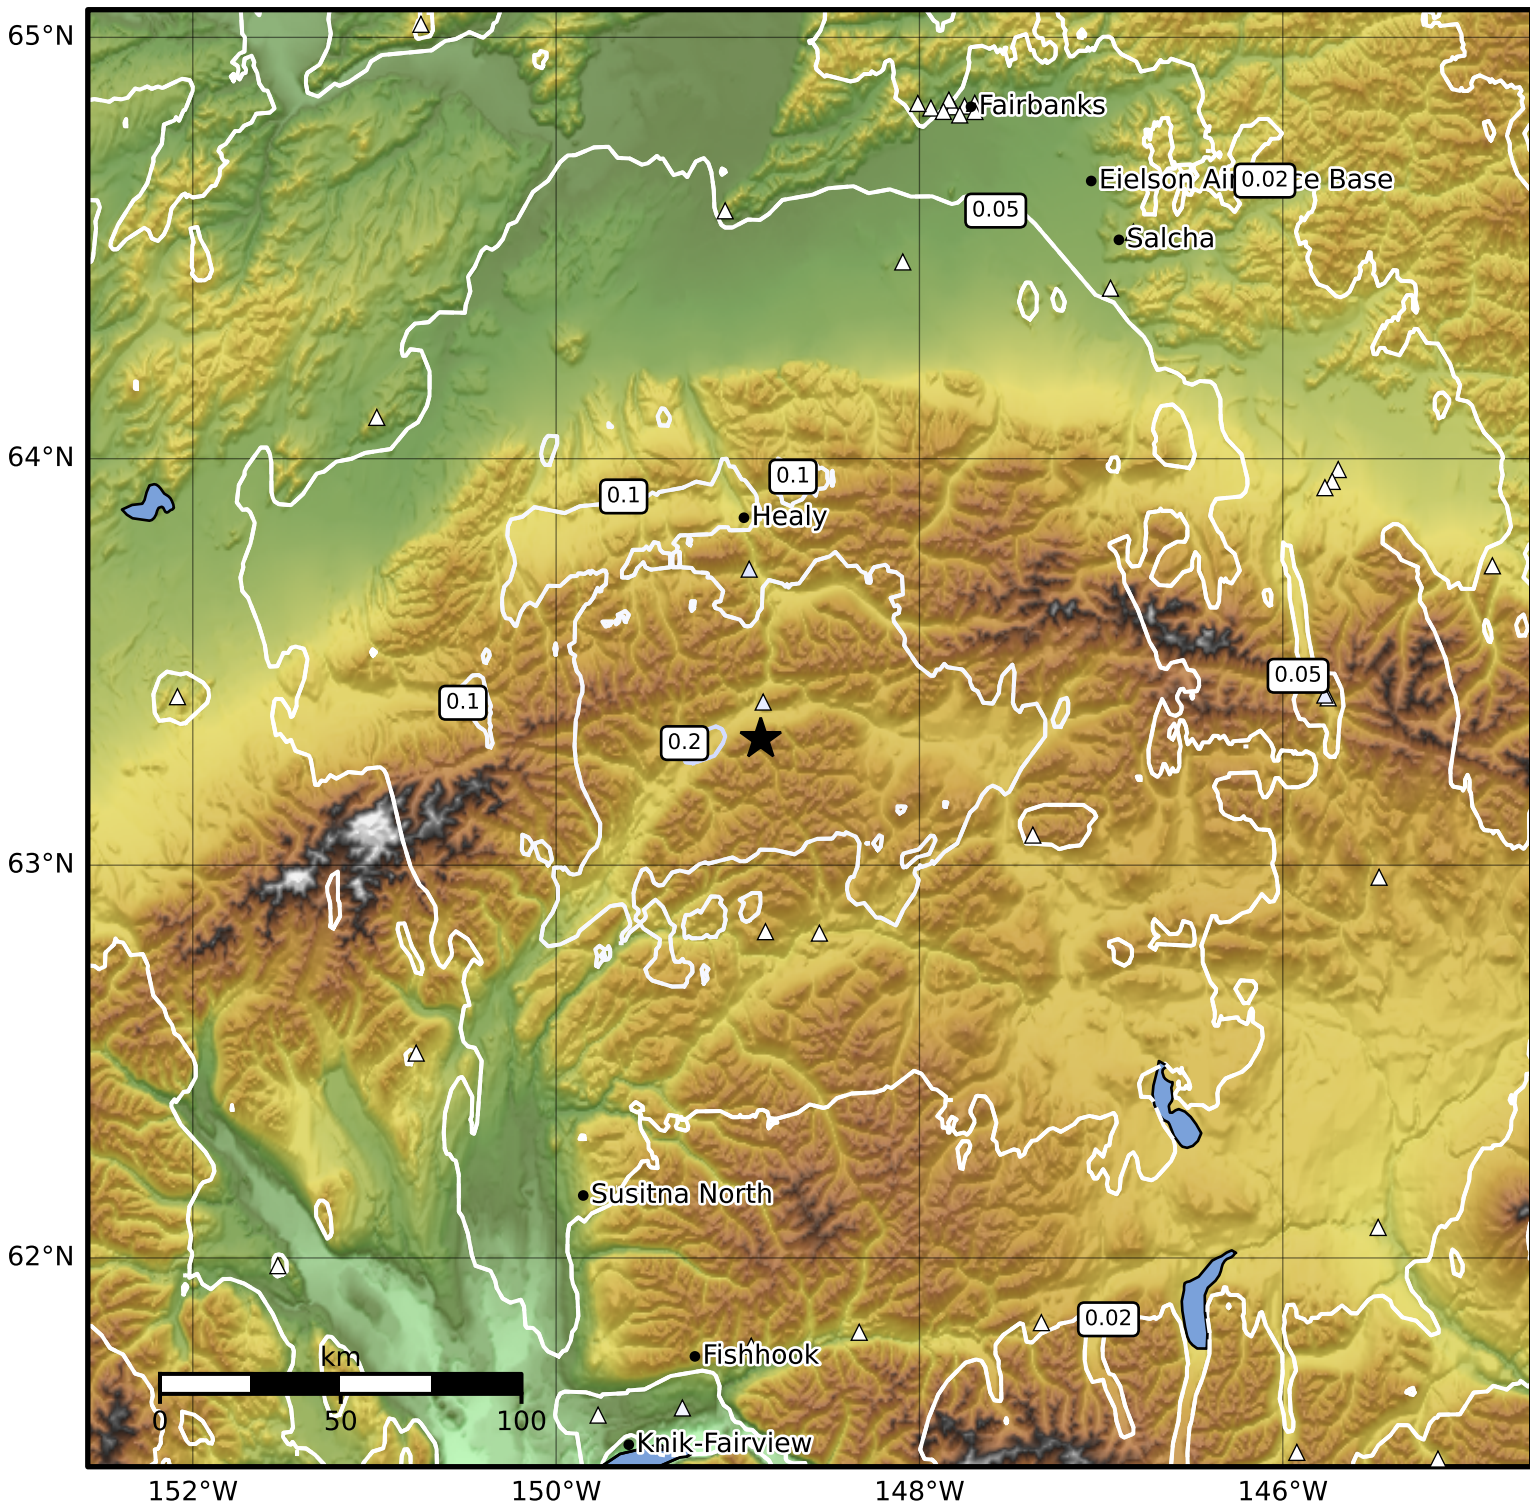

0.3 Second Peak Spectral Acceleration Map Alaska Earthquake Center
 ShakeMap: 9 km (6 miles) SSE of Cantwell
 Jun 15, 2024 10:24:03 UTC M3.5 N63.31 W148.87 Depth: 82.4km ID:ak0247ocufye

SA(0.3) (%g)	0.1	0.2	0.5	1	2	5	10	20	50	100	200
--------------	-----	-----	-----	---	---	---	----	----	----	-----	-----

Scale based on Worden et al. (2012)

Version 2: Processed 2024-06-15T16:35:03Z

△ Seismic Instrument ○ Reported Intensity

★ Epicenter