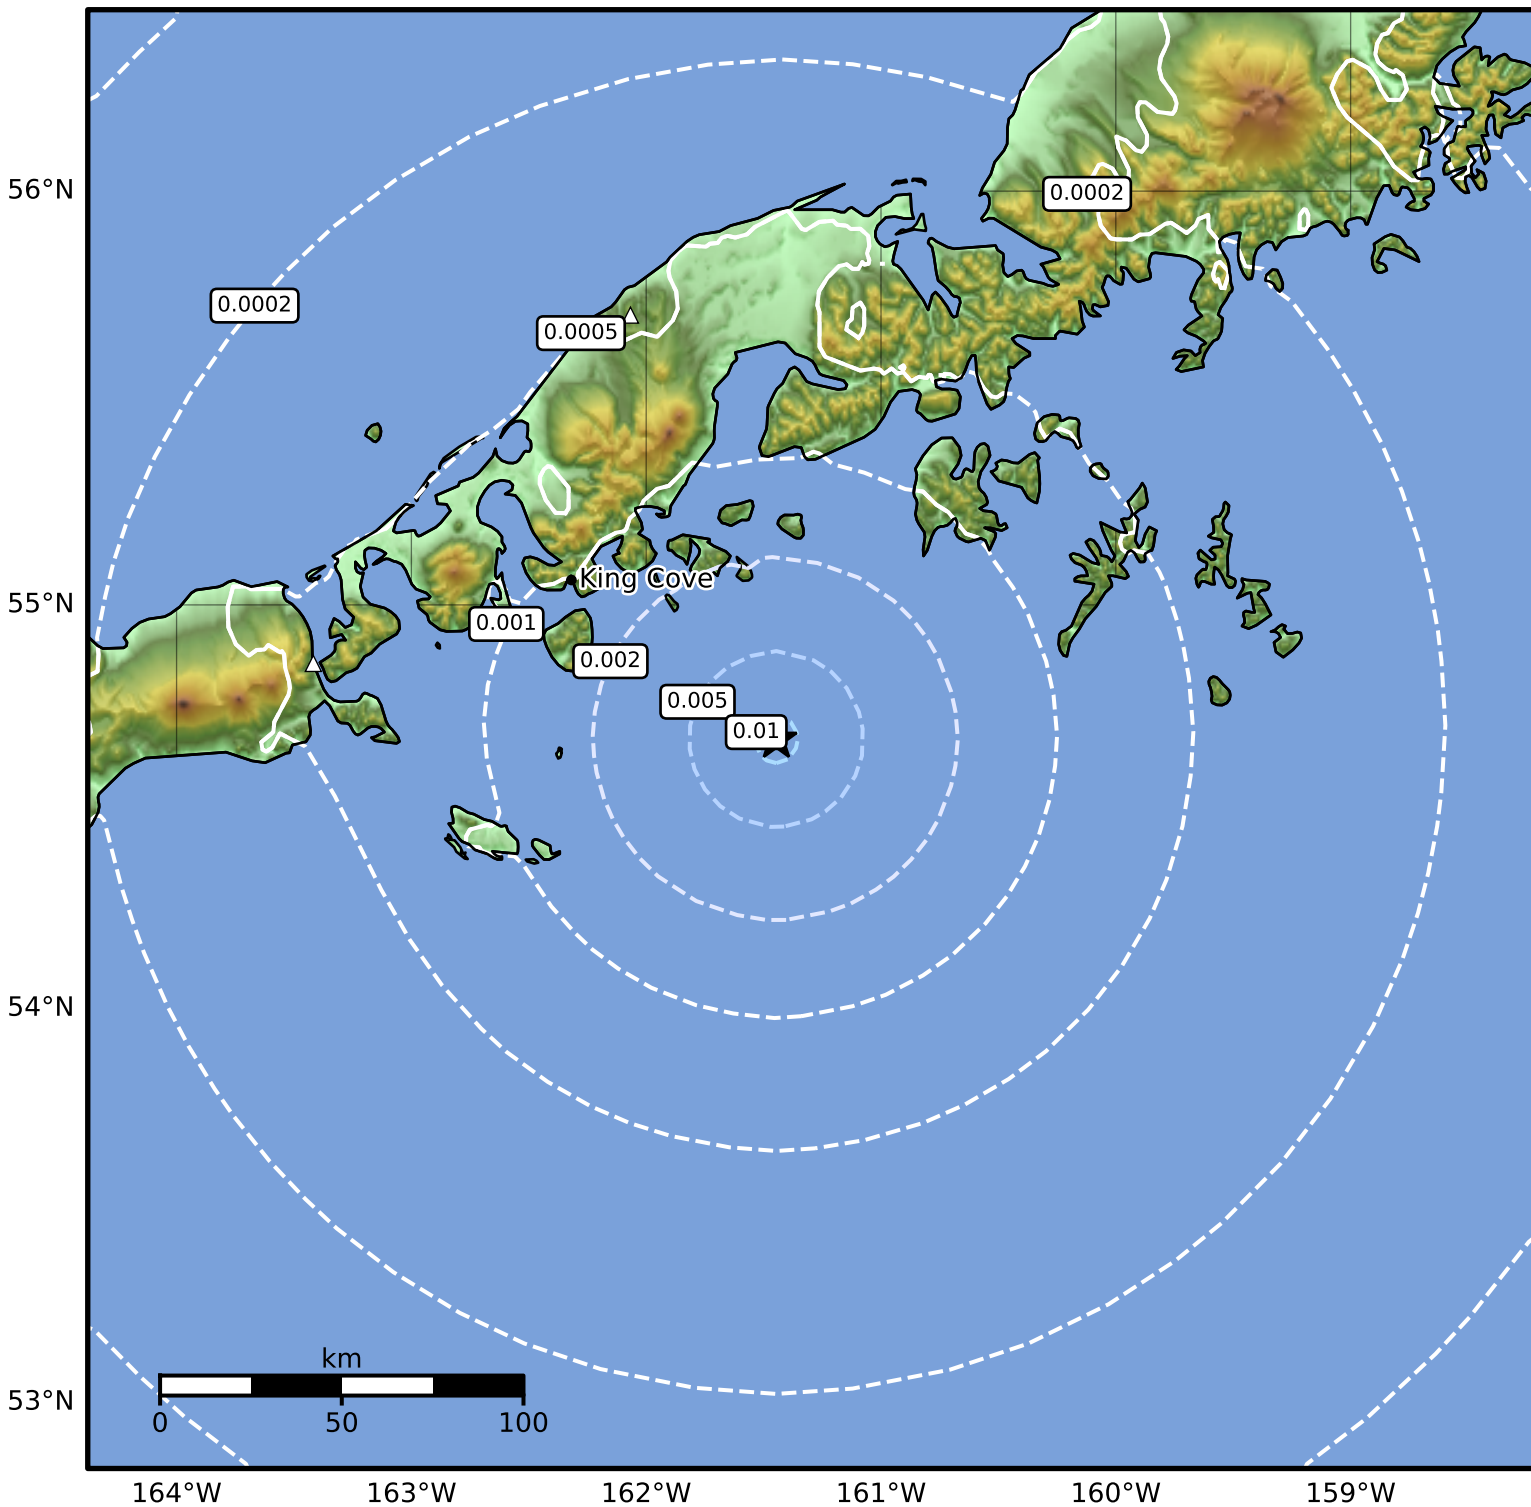

3.0 Second Peak Spectral Acceleration Map Alaska Earthquake Center
 ShakeMap: 70 km (43 miles) SE of King Cove
 Jun 17, 2024 07:15:56 UTC M3.9 N54.67 W161.45 Depth: 18.4km ID:ak0247rm310k

SA(3.0) (%g)	0.1	0.2	0.5	1	2	5	10	20	50
--------------	-----	-----	-----	---	---	---	----	----	----

Scale based on Worden et al. (2012)

Version 2: Processed 2024-06-17T15:47:04Z

△ Seismic Instrument ○ Reported Intensity

★ Epicenter