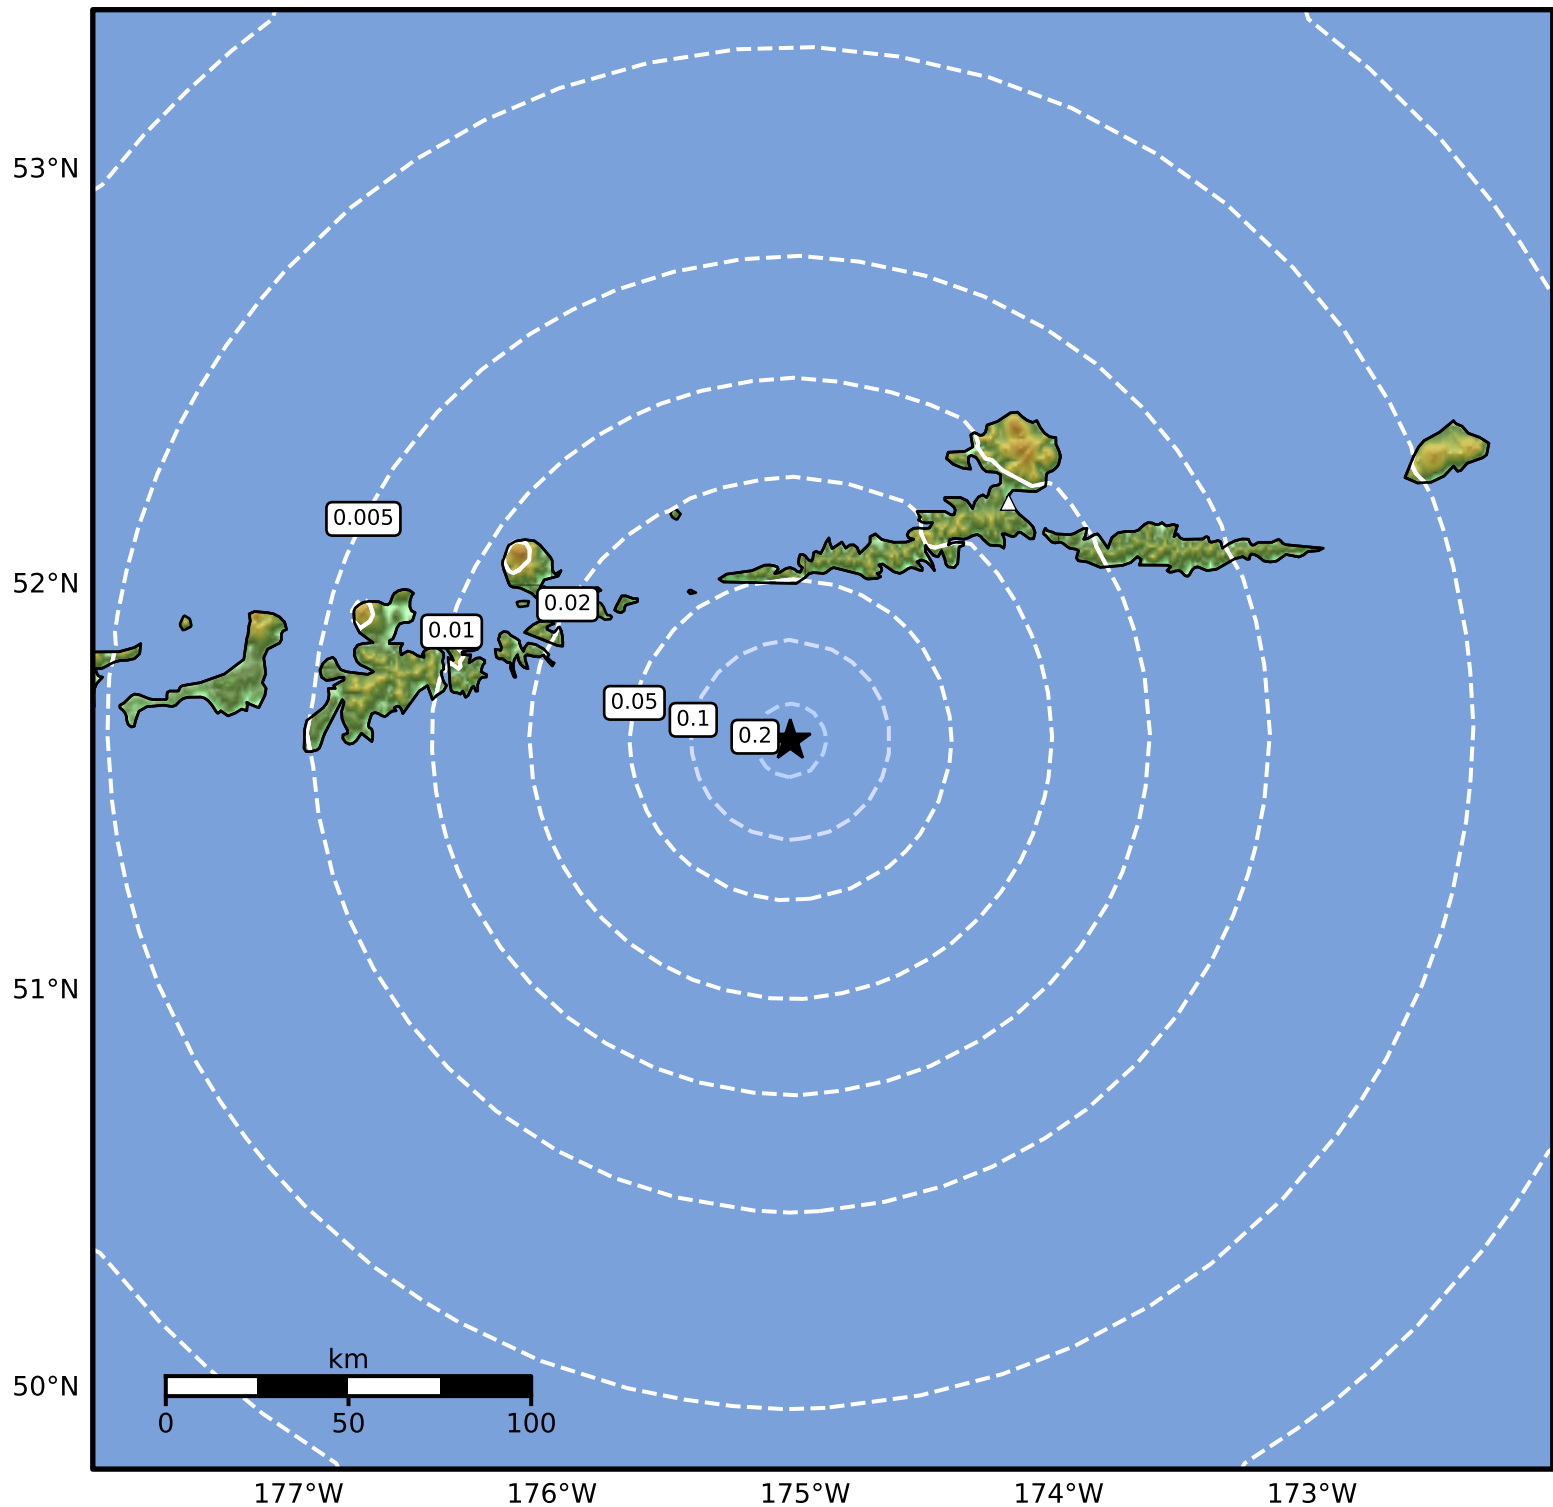

Peak Ground Acceleration Map Alaska Earthquake Center
 ShakeMap: 87 km (54 miles) SW of Atka
 Jun 17, 2024 17:15:29 UTC M3.5 N51.62 W175.06 Depth: 24.5km ID:ak0247rs1ary

PGA (%g)	0.1	0.2	0.5	1	2	5	10	20	50	100	200

Scale based on Worden et al. (2012)

Version 1: Processed 2024-06-17T17:18:57Z

△ Seismic Instrument ○ Reported Intensity

★ Epicenter