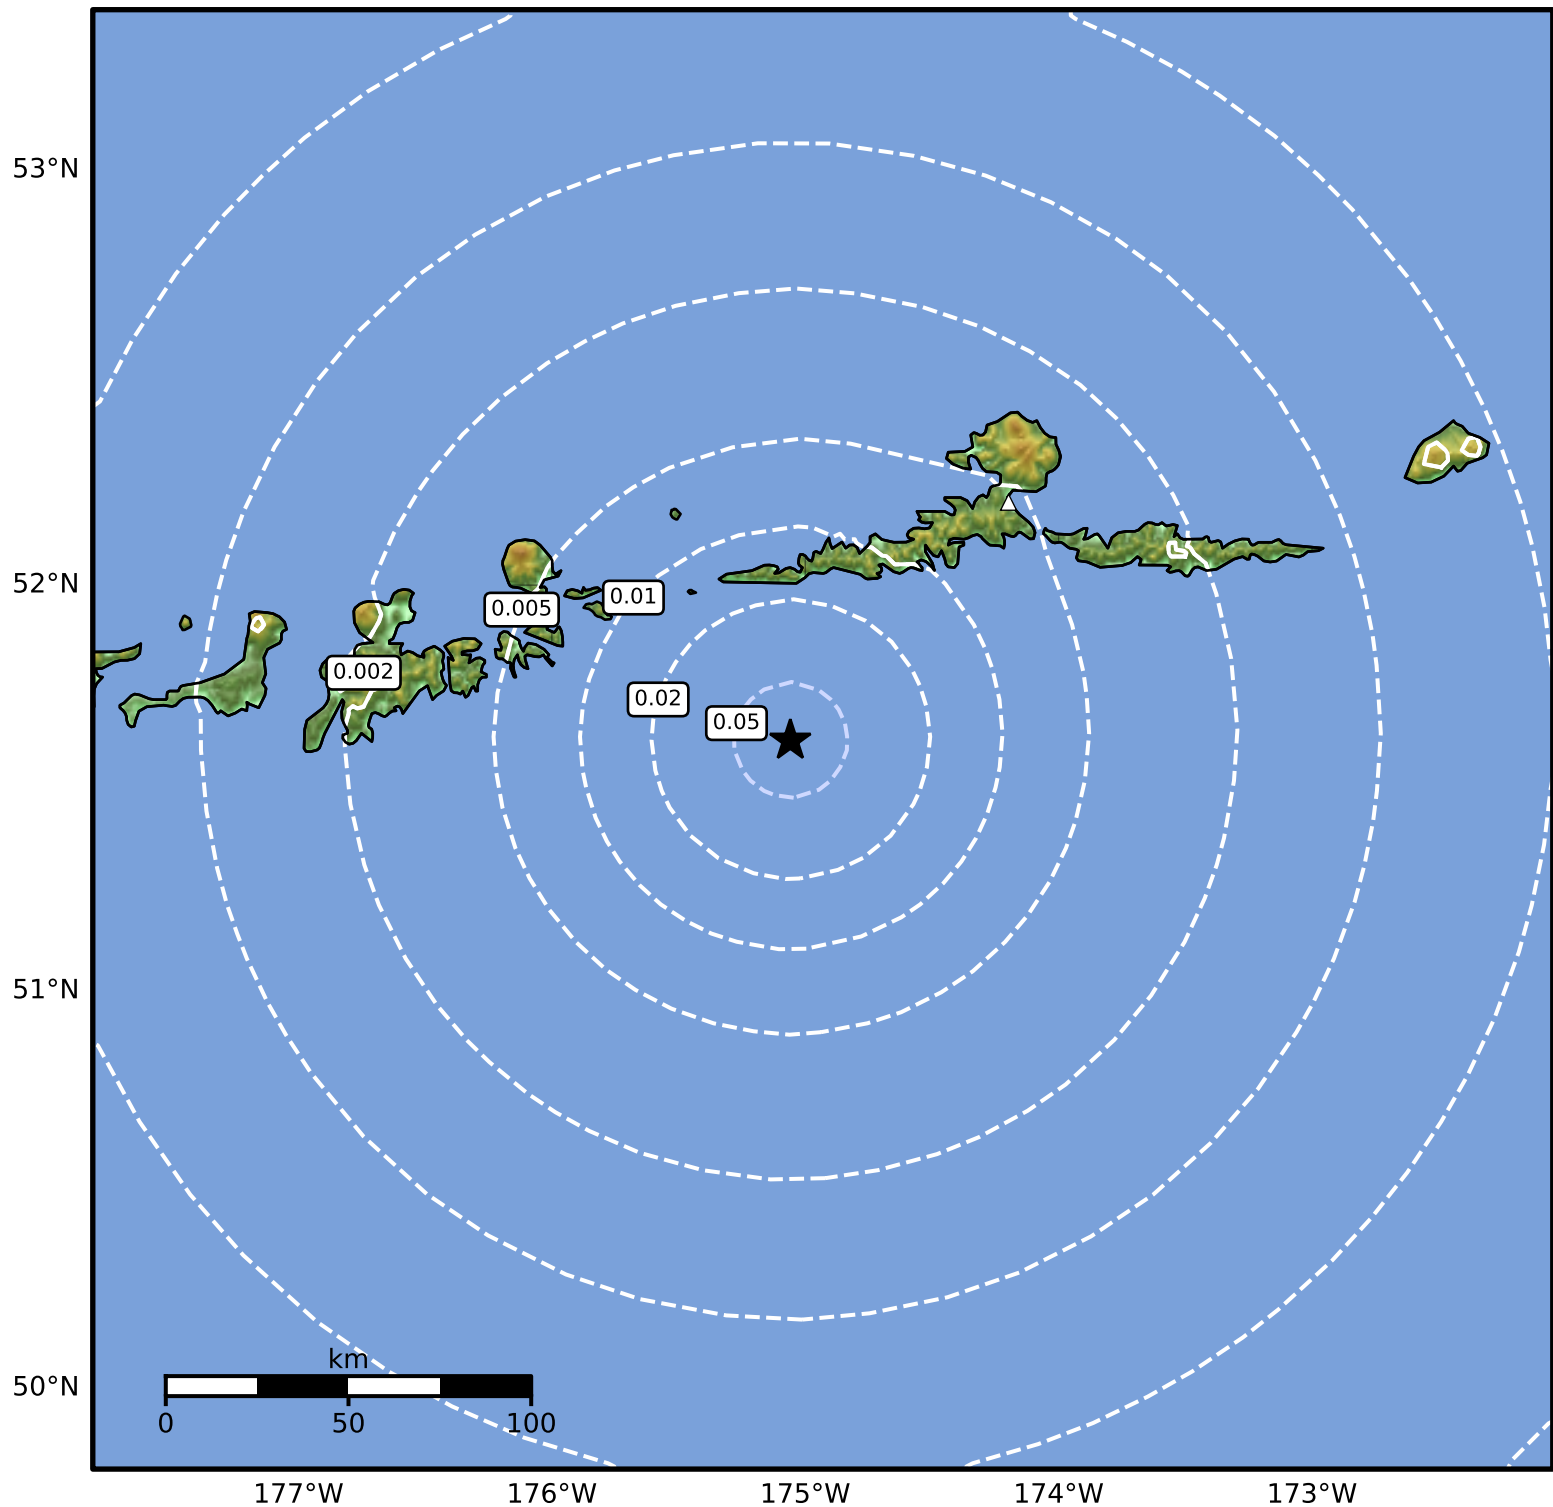

Peak Ground Velocity Map Alaska Earthquake Center
 ShakeMap: 87 km (54 miles) SW of Atka
 Jun 17, 2024 17:15:29 UTC M3.5 N51.62 W175.06 Depth: 24.5km ID:ak0247rs1ary

PGV (cm/s)	0.1	0.2	0.5	1	2	5	10	20	50	100	200
------------	-----	-----	-----	---	---	---	----	----	----	-----	-----

Scale based on Worden et al. (2012)

Version 1: Processed 2024-06-17T17:18:57Z

△ Seismic Instrument ○ Reported Intensity

★ Epicenter