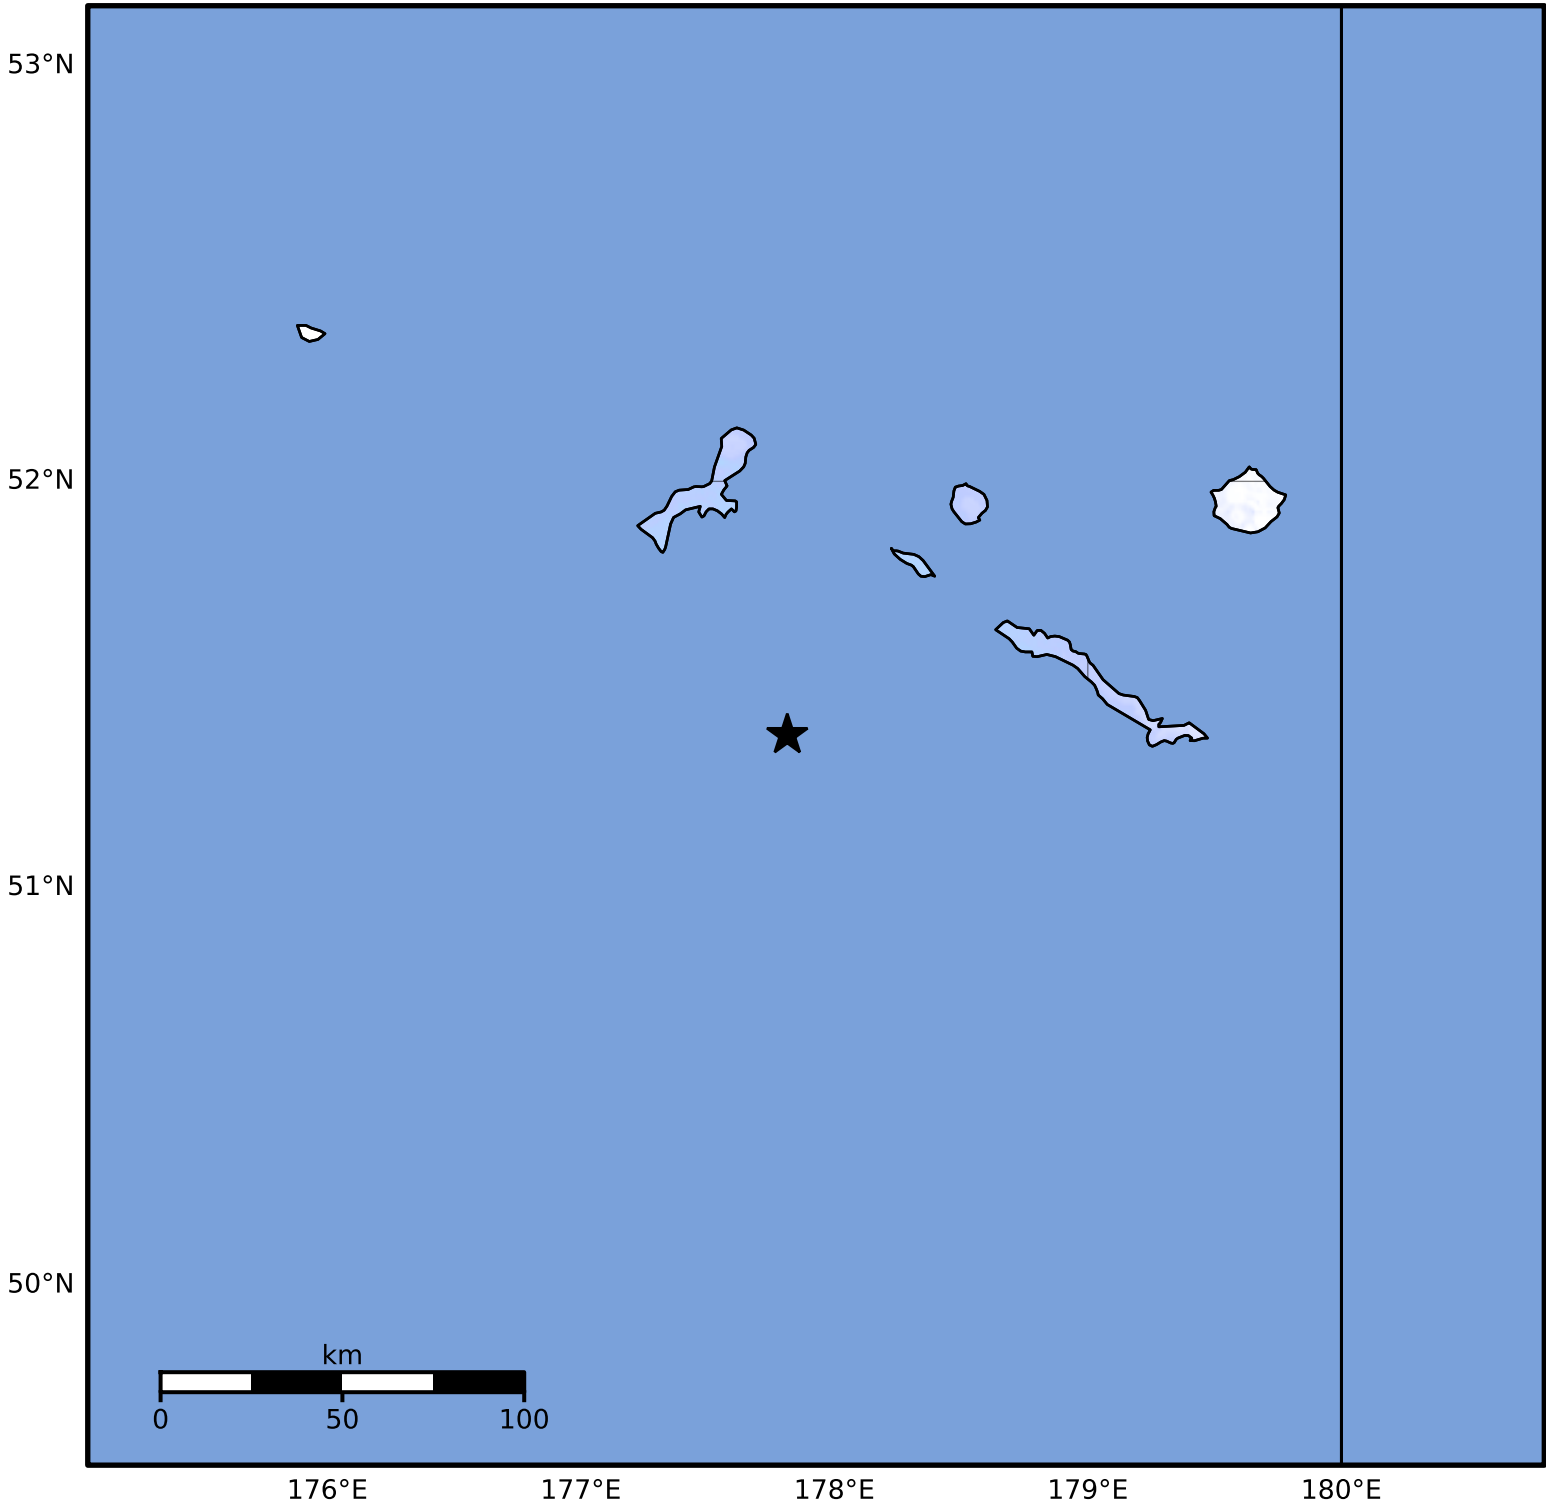

Macroseismic Intensity Map Alaska Earthquake Center
 ShakeMap: 84 km (52 miles) W of Amchitka
 Jun 19, 2024 18:42:01 UTC M4.0 N51.38 E177.81 Depth: 18.7km ID:ak0247v3v5ub

SHAKING	Not felt	Weak	Light	Moderate	Strong	Very strong	Severe	Violent	Extreme
DAMAGE	None	None	None	Very light	Light	Moderate	Moderate/heavy	Heavy	Very heavy
PGA(%g)	<0.0464	0.297	2.76	6.2	11.5	21.5	40.1	74.7	>139
PGV(cm/s)	<0.0215	0.135	1.41	4.65	9.64	20	41.4	85.8	>178
INTENSITY	I	II-III	IV	V	VI	VII	VIII	IX	X+

Scale based on Worden et al. (2012)

Version 2: Processed 2024-06-19T20:02:47Z

△ Seismic Instrument ○ Reported Intensity

★ Epicenter