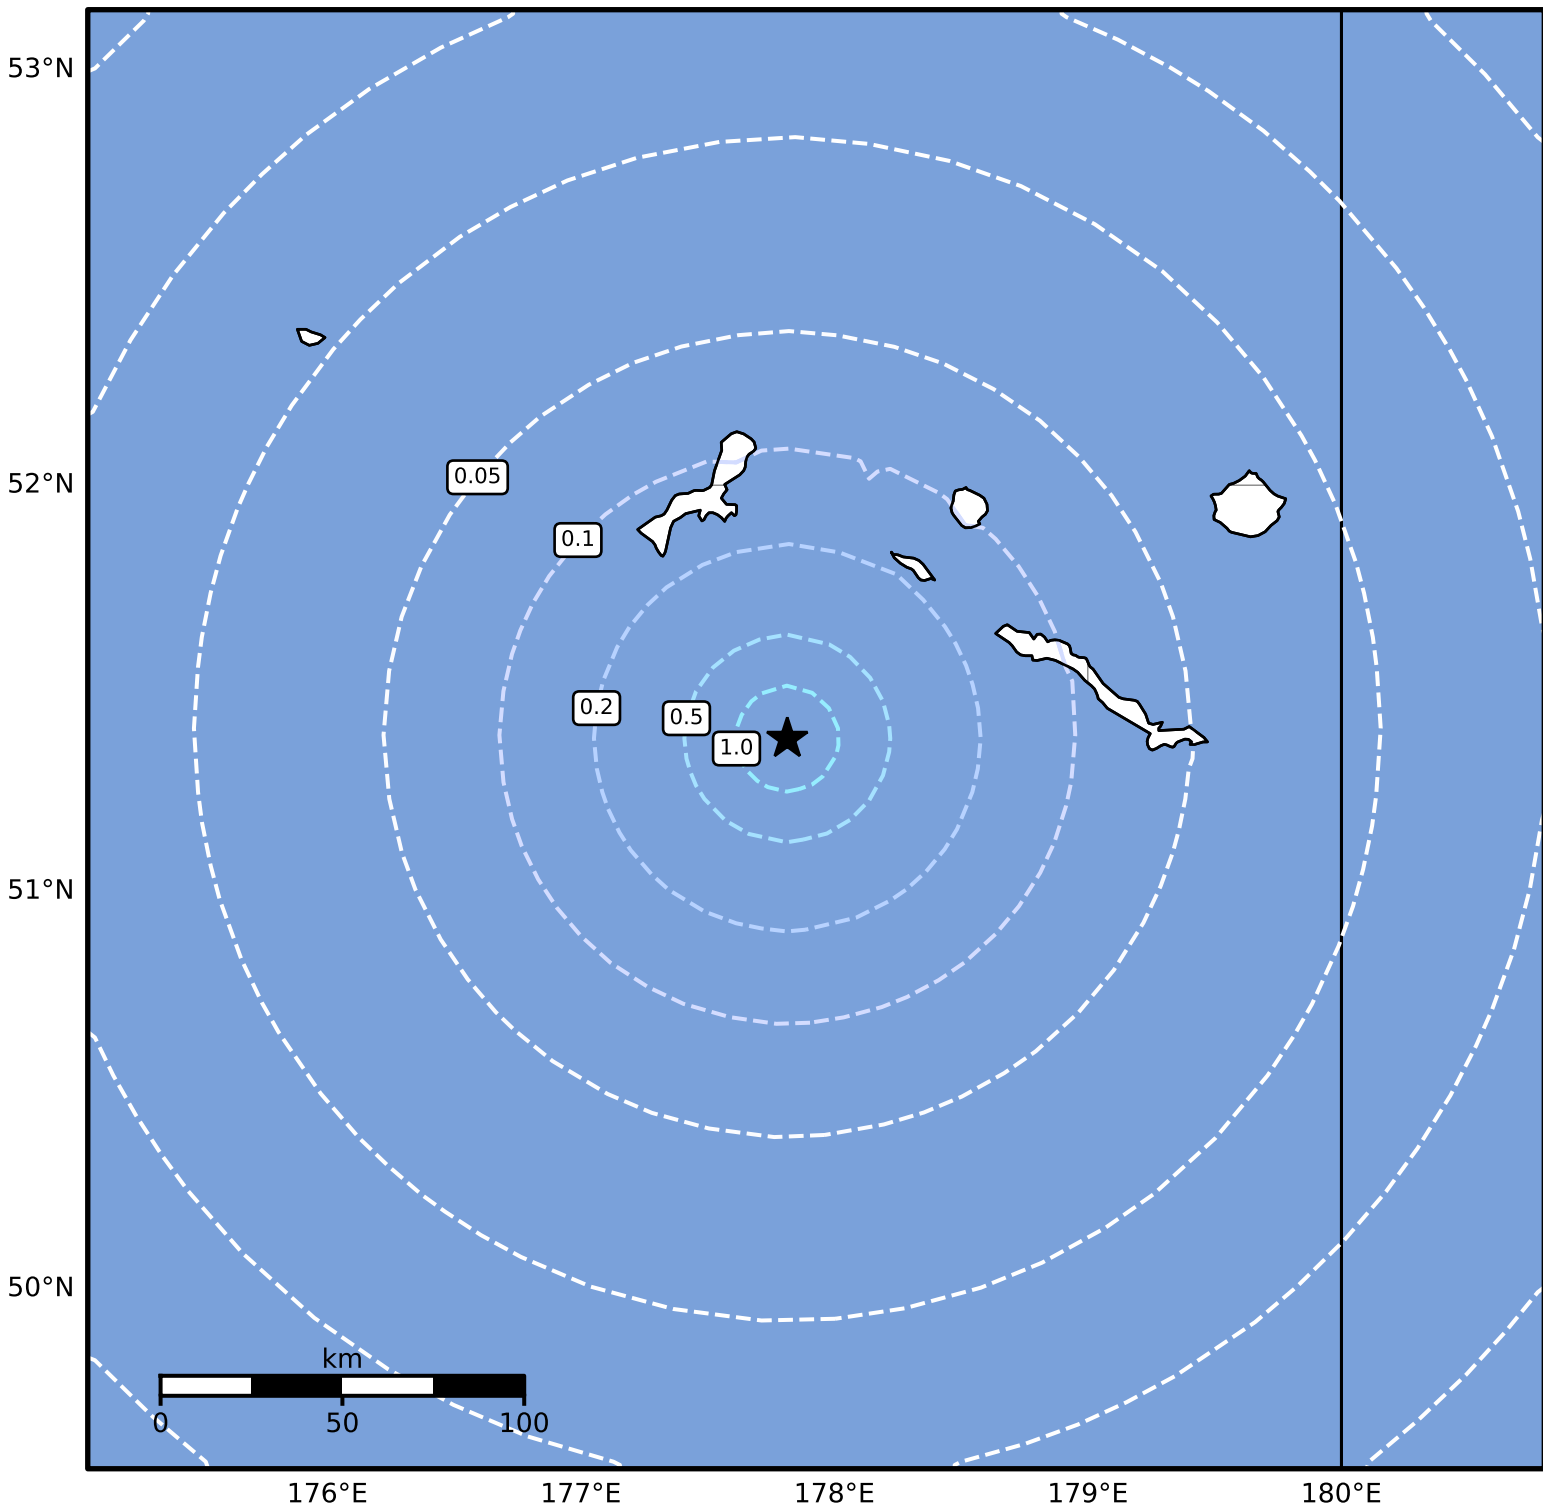

Peak Ground Acceleration Map Alaska Earthquake Center  
ShakeMap: 84 km (52 miles) W of Amchitka  
Jun 19, 2024 18:42:01 UTC M4.0 N51.38 E177.81 Depth: 18.7km ID:ak0247v3v5ub

Scale based on Worden et al. (2012)

Version 2: Processed 2024-06-19T20:02:47Z

△ Seismic Instrument    ○ Reported Intensity

★ Epicenter