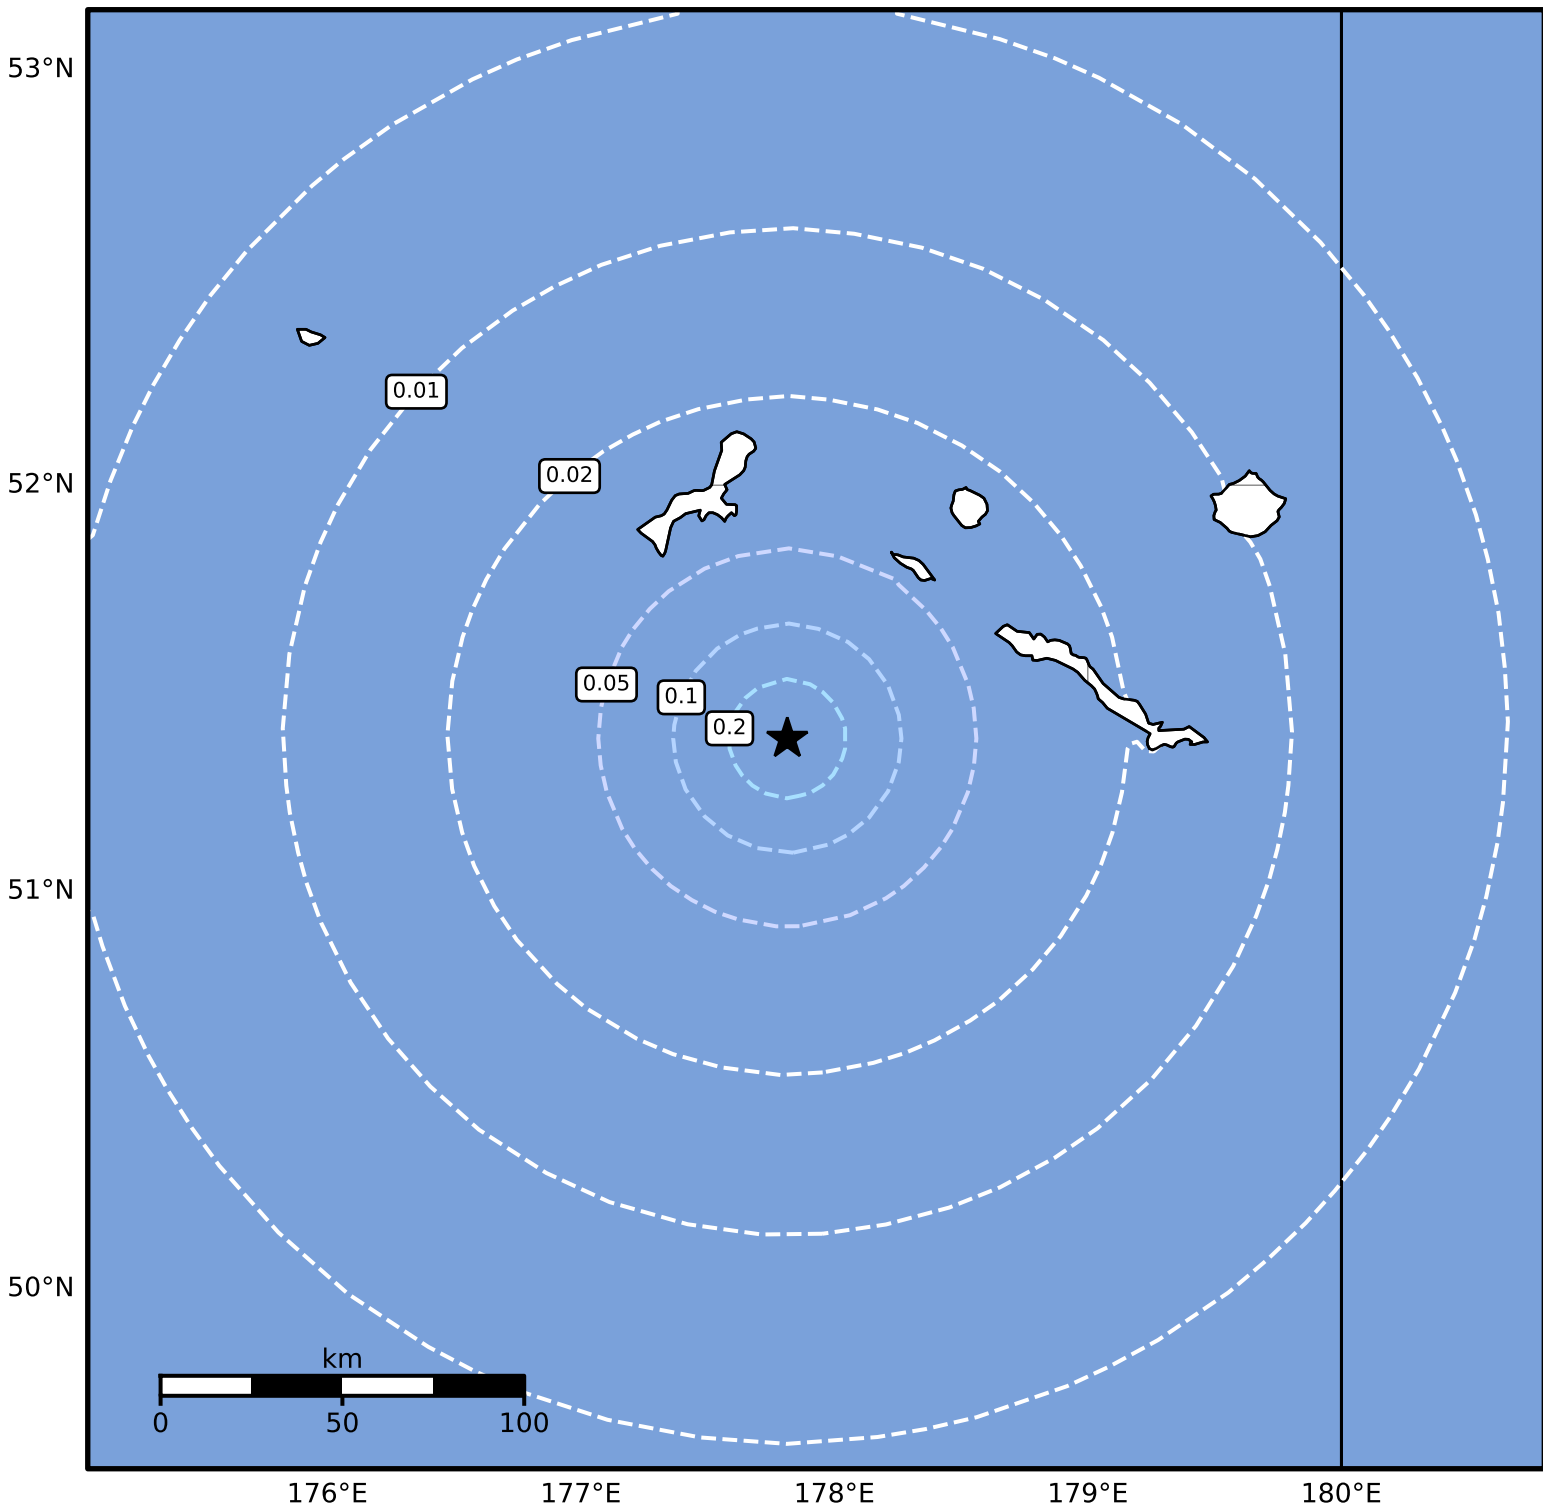

Peak Ground Velocity Map Alaska Earthquake Center
ShakeMap: 84 km (52 miles) W of Amchitka
Jun 19, 2024 18:42:01 UTC M4.0 N51.38 E177.81 Depth: 18.7km ID:ak0247v3v5ub

Scale based on Worden et al. (2012)

Version 2: Processed 2024-06-19T20:02:47Z

△ Seismic Instrument ○ Reported Intensity

★ Epicenter