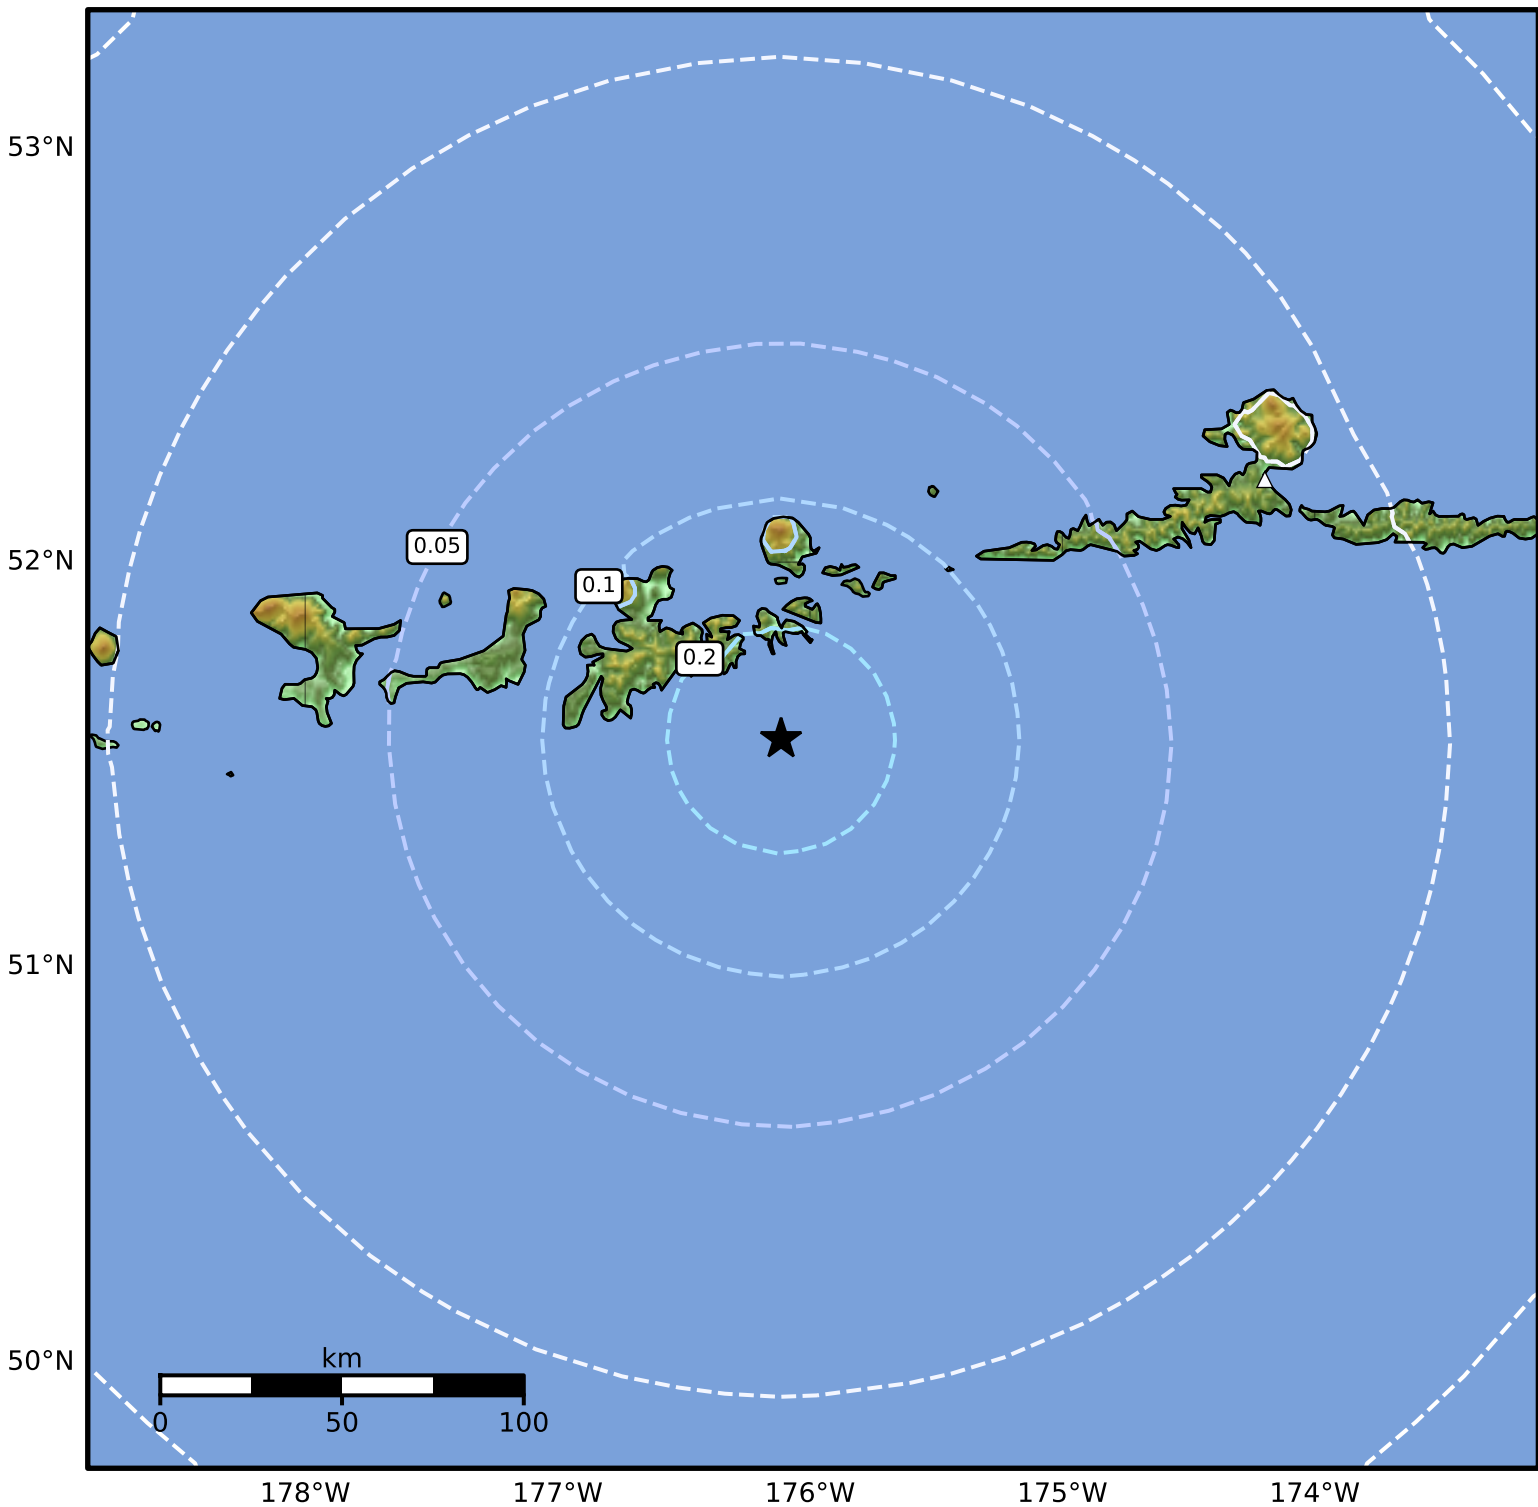

1.0 Second Peak Spectral Acceleration Map Alaska Earthquake Center
ShakeMap: 51 km (32 miles) SE of Adak
Jun 20, 2024 17:24:00 UTC M4.8 N51.57 W176.11 Depth: 38.0km ID:ak0247wqp7ld

SA(1.0) (%g)	0.1	0.2	0.5	1	2	5	10	20	50	100	200
--------------	-----	-----	-----	---	---	---	----	----	----	-----	-----

Scale based on Worden et al. (2012)

Version 2: Processed 2024-06-20T17:41:47Z

△ Seismic Instrument ○ Reported Intensity

★ Epicenter