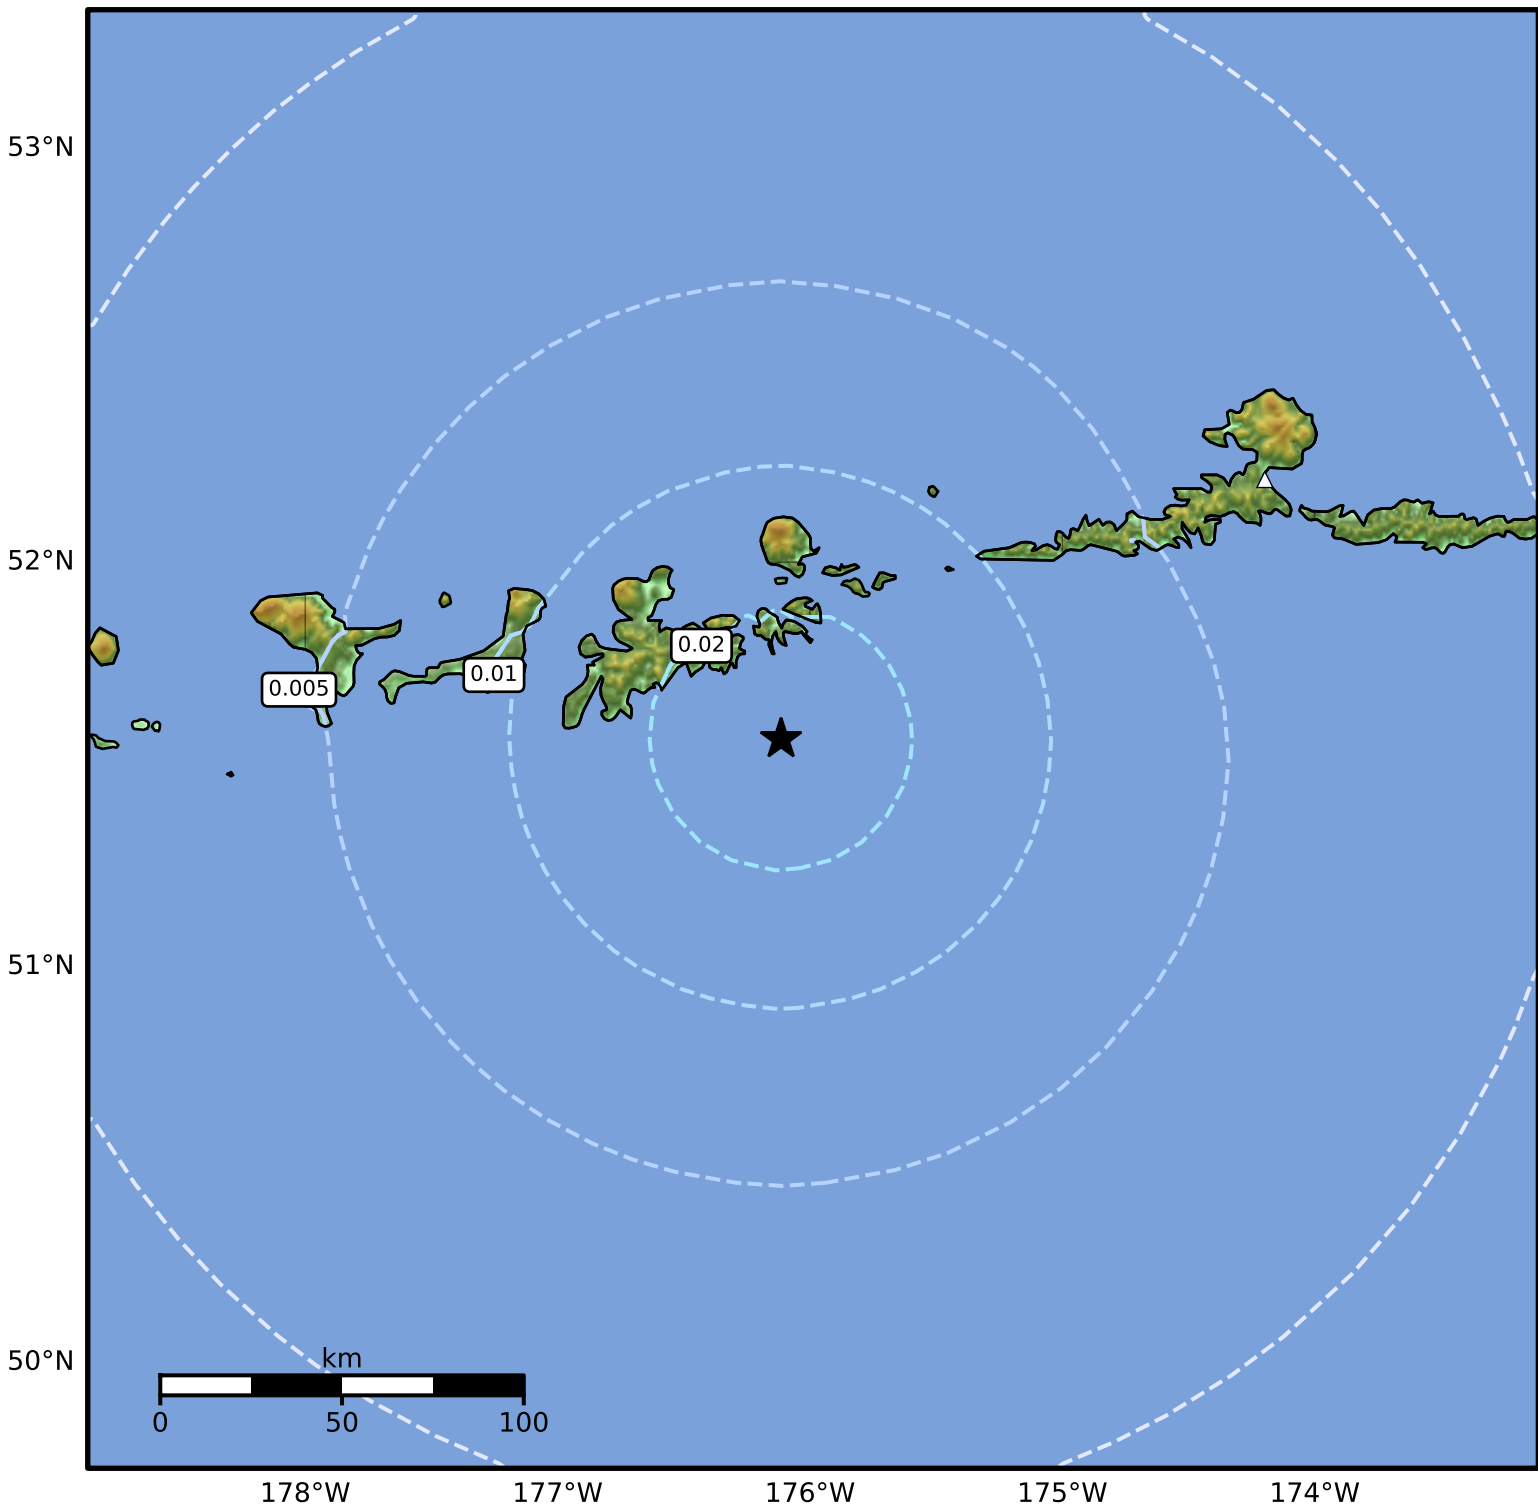

3.0 Second Peak Spectral Acceleration Map Alaska Earthquake Center  
ShakeMap: 51 km (32 miles) SE of Adak  
Jun 20, 2024 17:24:00 UTC M4.8 N51.57 W176.11 Depth: 38.0km ID:ak0247wqp7ld

Scale based on Worden et al. (2012)

Version 2: Processed 2024-06-20T17:41:47Z

△ Seismic Instrument ○ Reported Intensity

★ Epicenter