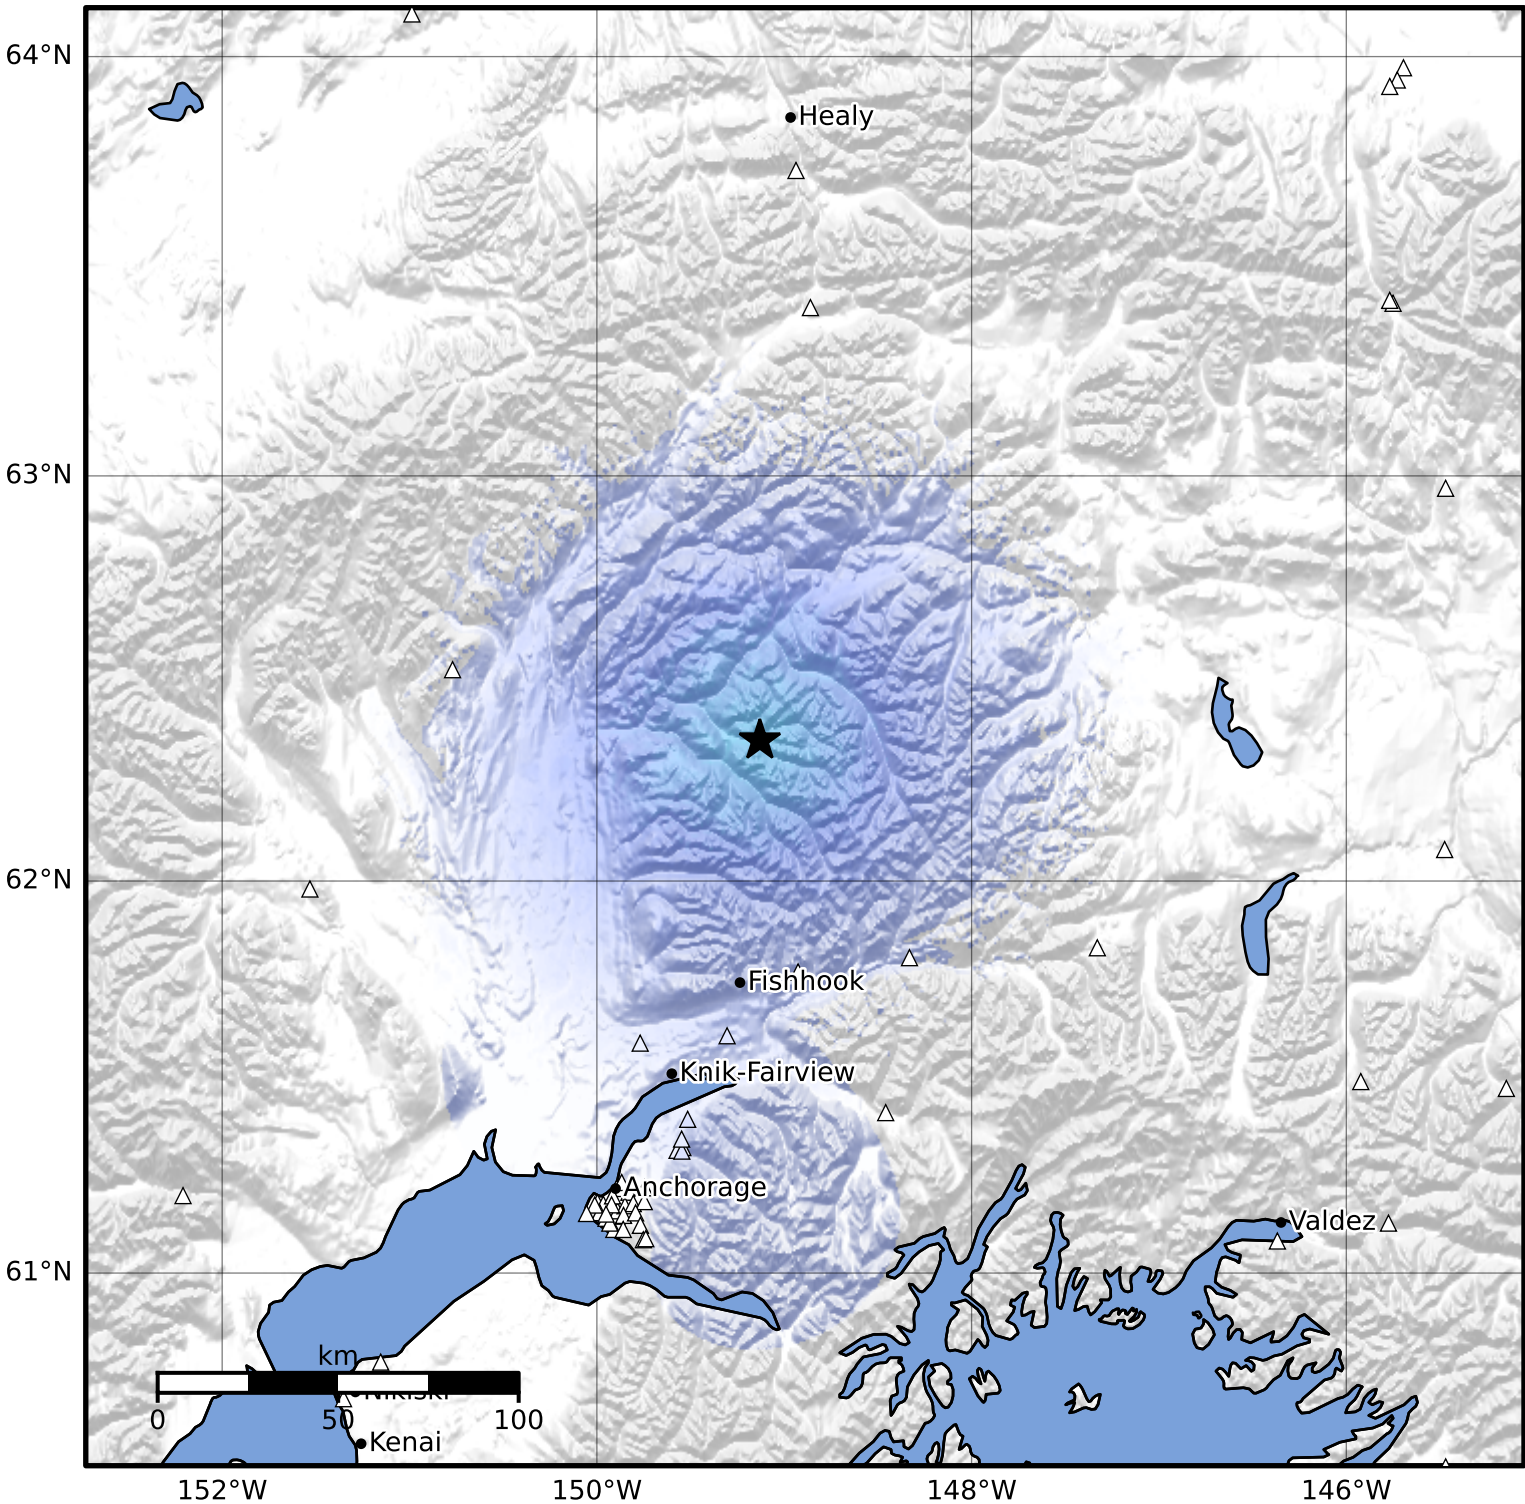

Macroseismic Intensity Map Alaska Earthquake Center
 ShakeMap: 50 km (31 miles) E of Talkeetna
 Jun 21, 2024 09:30:01 UTC M3.5 N62.35 W149.13 Depth: 17.2km ID:ak0247y9idge

SHAKING	Not felt	Weak	Light	Moderate	Strong	Very strong	Severe	Violent	Extreme
DAMAGE	None	None	None	Very light	Light	Moderate	Moderate/heavy	Heavy	Very heavy
PGA(%g)	<0.0464	0.297	2.76	6.2	11.5	21.5	40.1	74.7	>139
PGV(cm/s)	<0.0215	0.135	1.41	4.65	9.64	20	41.4	85.8	>178
INTENSITY	I	II-III	IV	V	VI	VII	VIII	IX	X+

Scale based on Worden et al. (2012)

Version 1: Processed 2024-06-21T09:39:36Z

△ Seismic Instrument ○ Reported Intensity

★ Epicenter