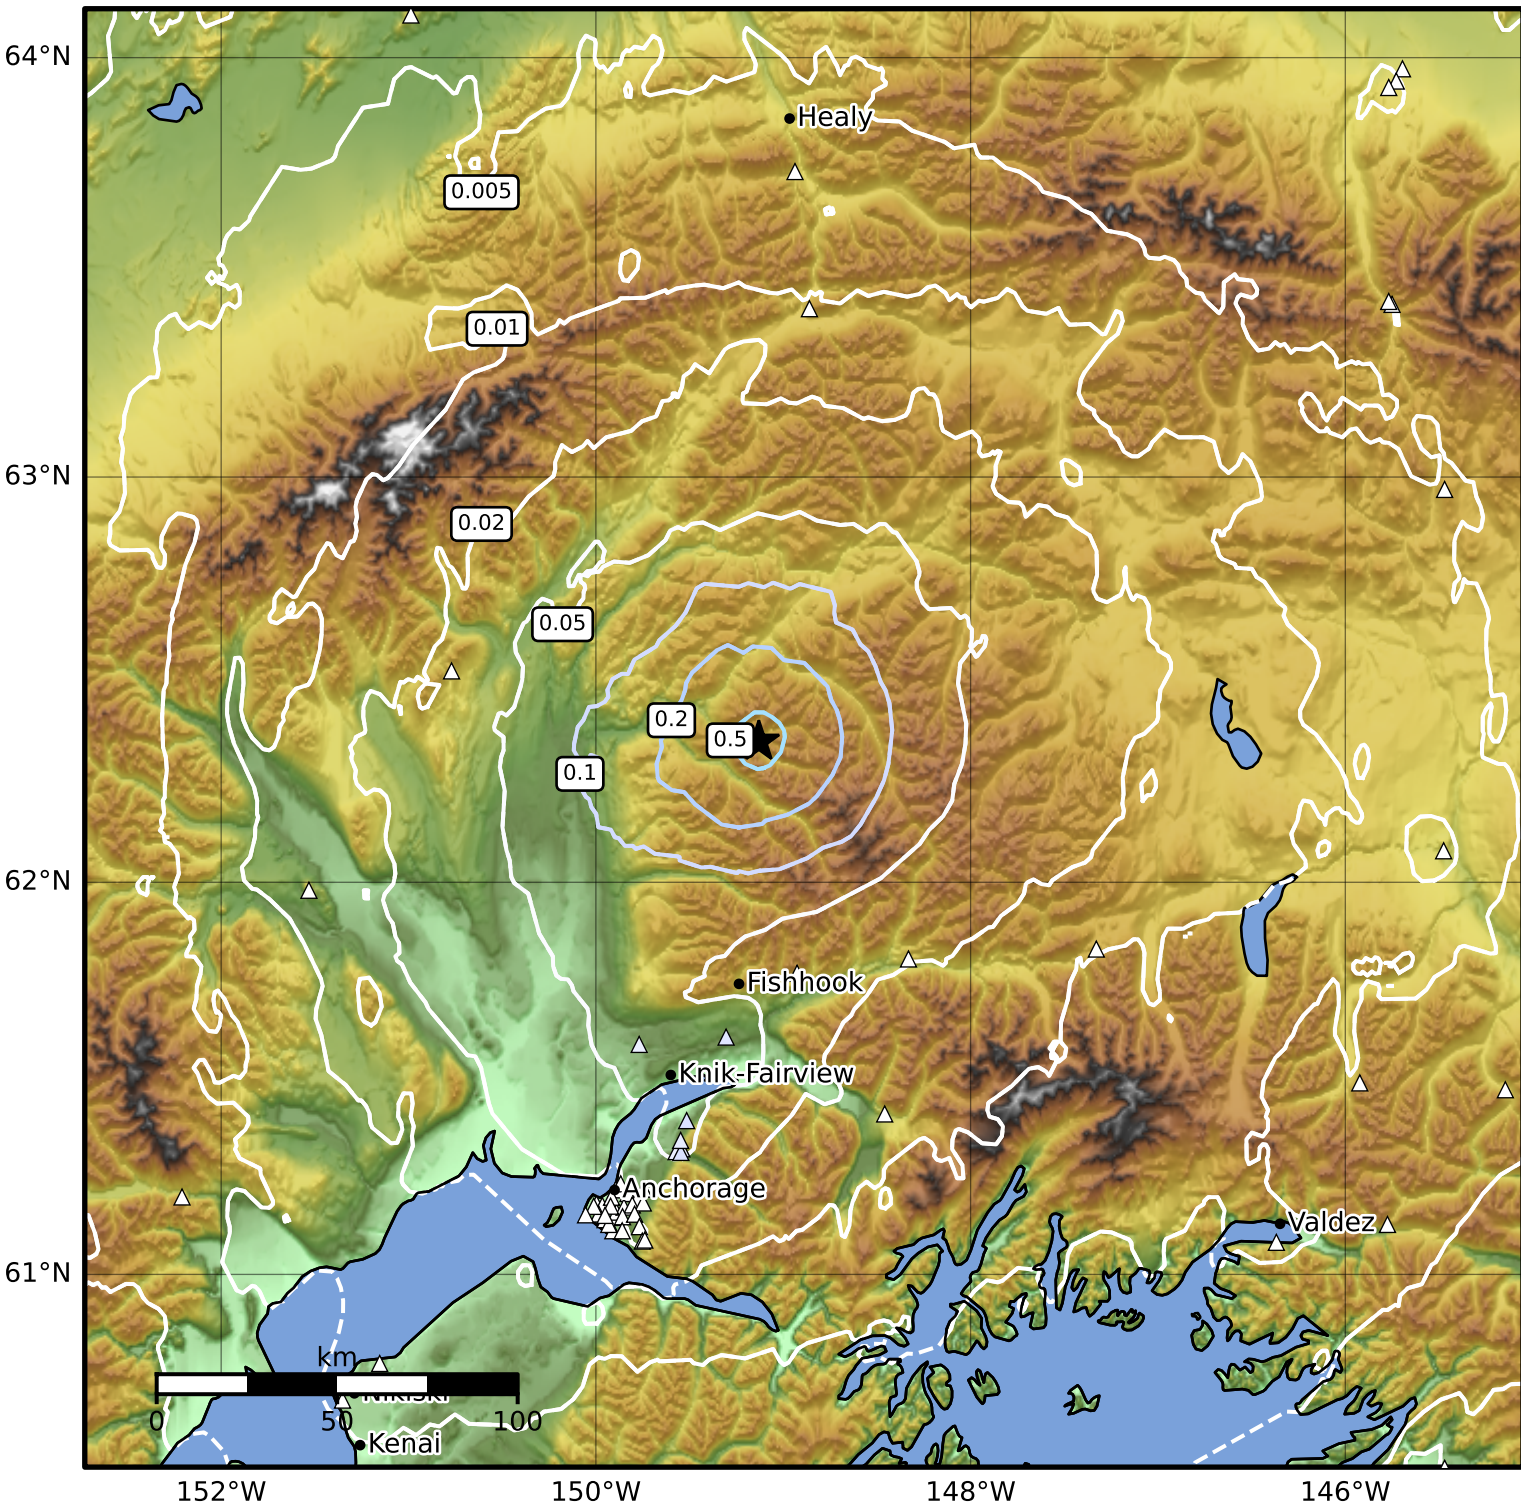

Peak Ground Acceleration Map Alaska Earthquake Center
 ShakeMap: 50 km (31 miles) E of Talkeetna
 Jun 21, 2024 09:30:01 UTC M3.5 N62.35 W149.13 Depth: 17.2km ID:ak0247y9idge

PGA (%g)	0.1	0.2	0.5	1	2	5	10	20	50	100	200
----------	-----	-----	-----	---	---	---	----	----	----	-----	-----

Scale based on Worden et al. (2012)

Version 1: Processed 2024-06-21T09:39:36Z

△ Seismic Instrument ○ Reported Intensity

★ Epicenter