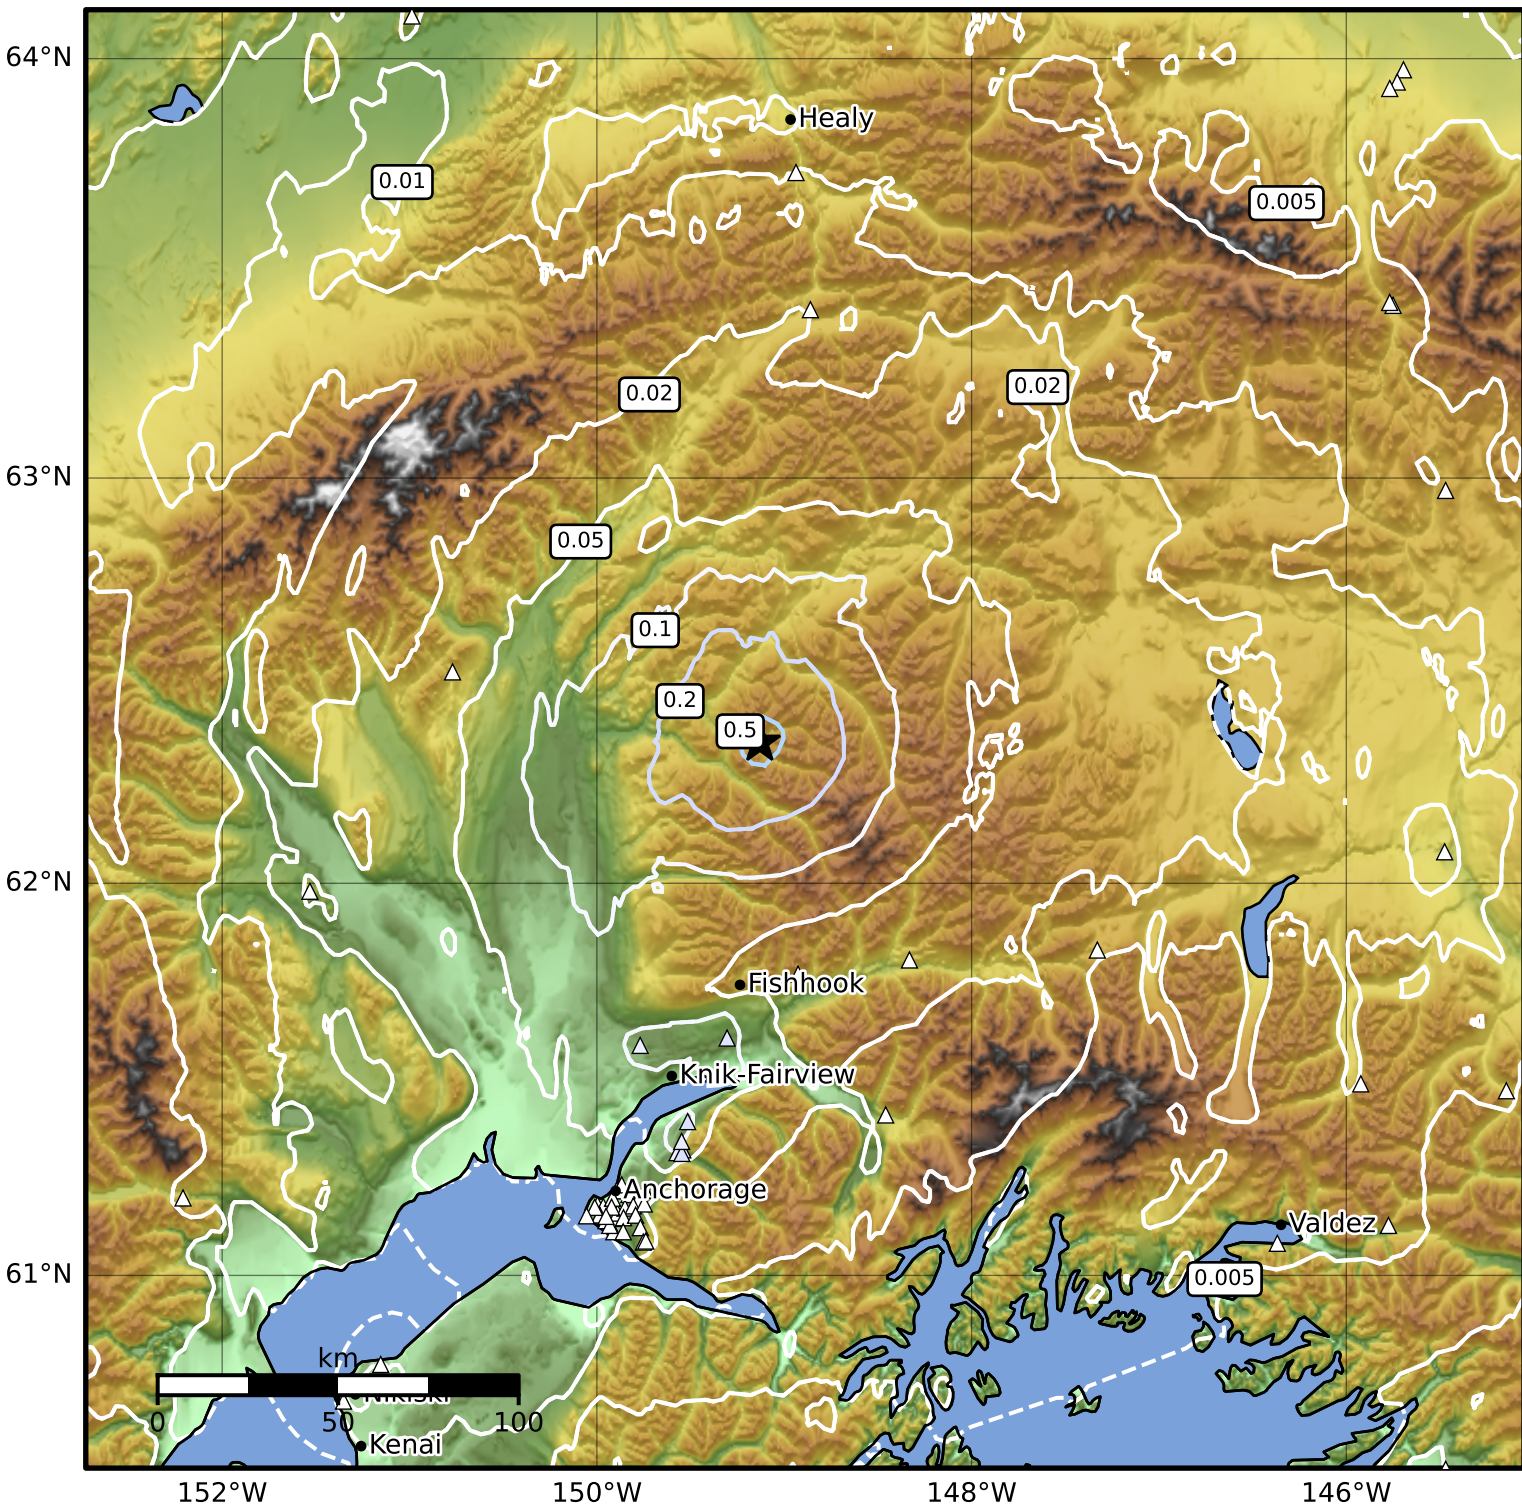

0.3 Second Peak Spectral Acceleration Map Alaska Earthquake Center
 ShakeMap: 50 km (31 miles) E of Talkeetna
 Jun 21, 2024 09:30:01 UTC M3.5 N62.35 W149.13 Depth: 17.2km ID:ak0247y9idge

SA(0.3) (%g)	0.1	0.2	0.5	1	2	5	10	20	50	100	200
--------------	-----	-----	-----	---	---	---	----	----	----	-----	-----

Scale based on Worden et al. (2012)

Version 1: Processed 2024-06-21T09:39:36Z

△ Seismic Instrument ○ Reported Intensity

★ Epicenter