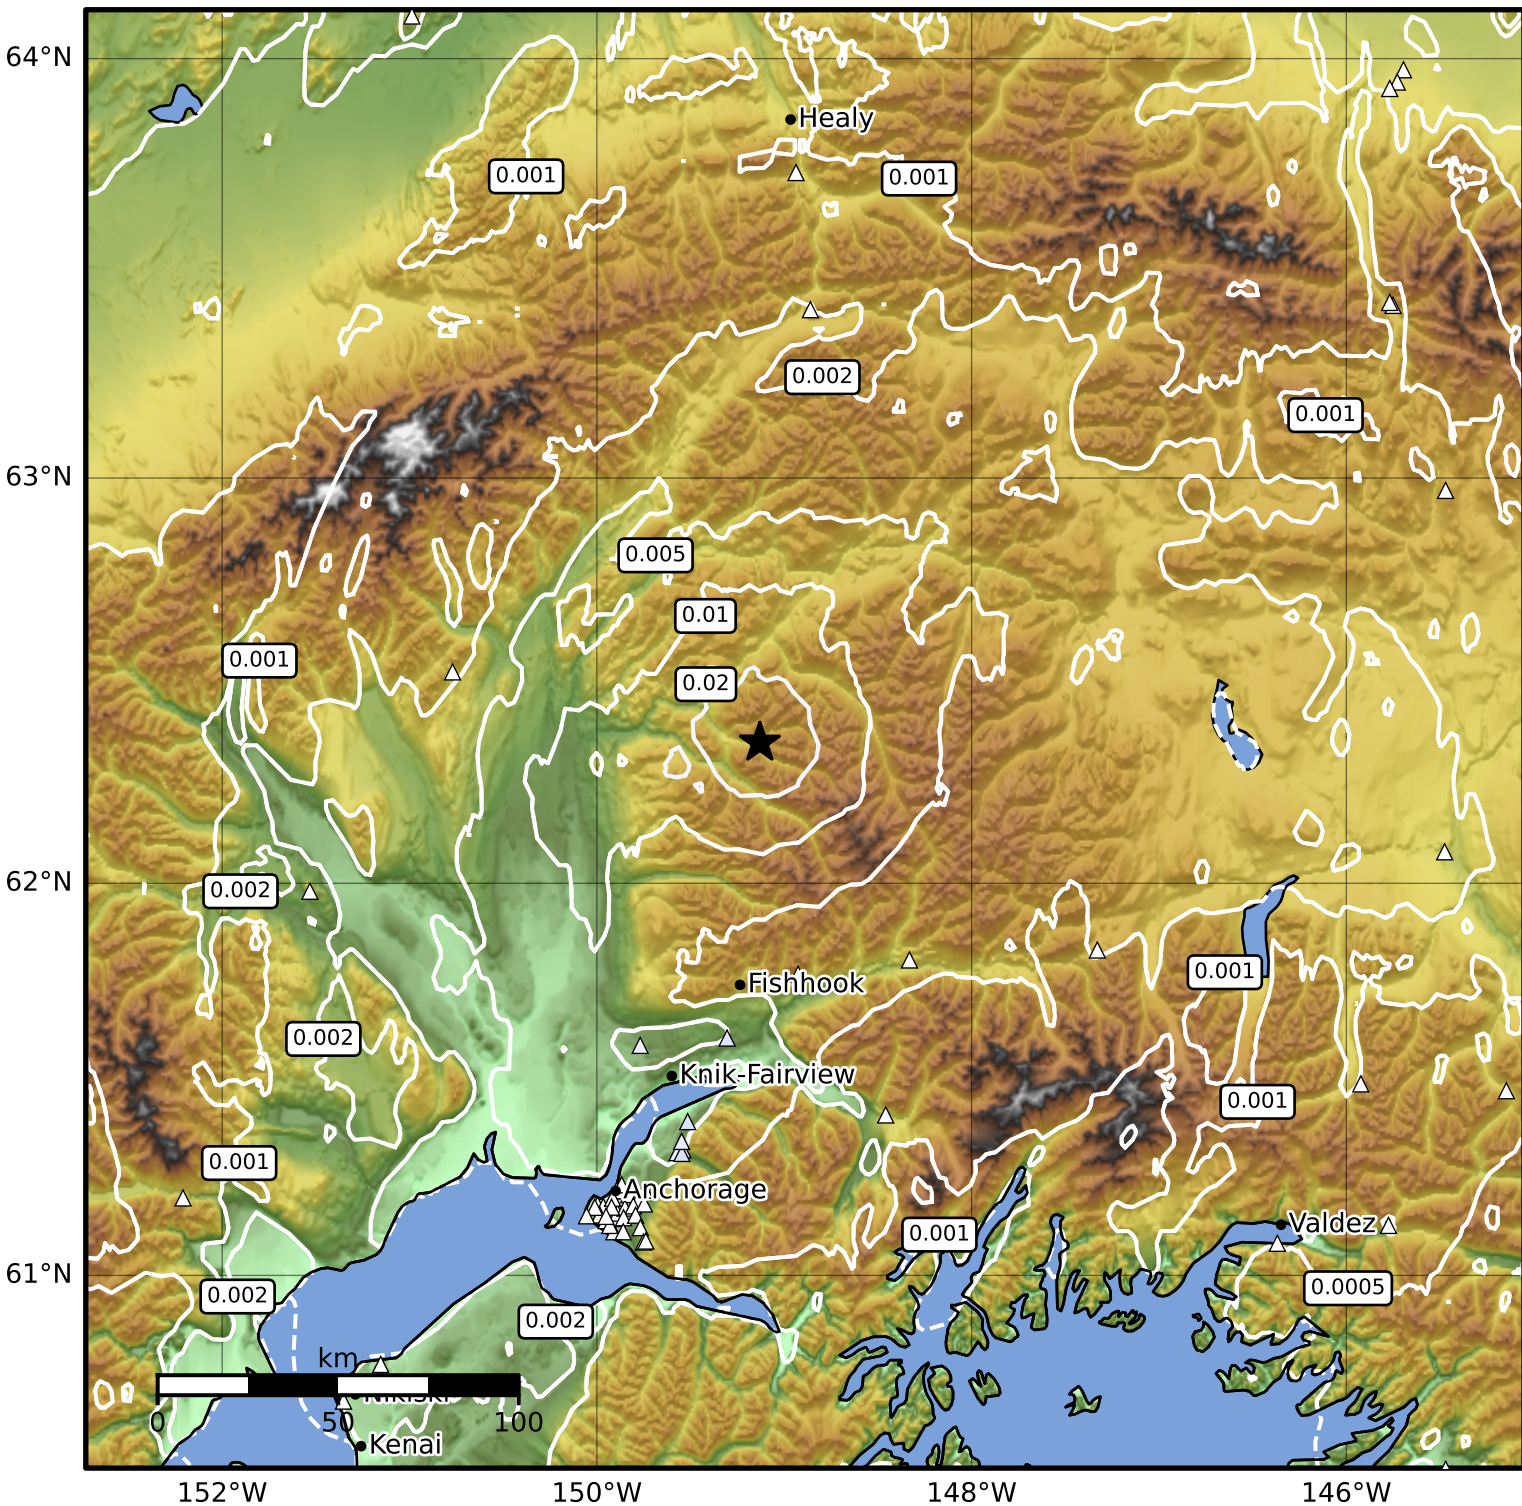

1.0 Second Peak Spectral Acceleration Map Alaska Earthquake Center
 ShakeMap: 50 km (31 miles) E of Talkeetna
 Jun 21, 2024 09:30:01 UTC M3.5 N62.35 W149.13 Depth: 17.2km ID:ak0247y9idge

SA(1.0) (%g)	0.1	0.2	0.5	1	2	5	10	20	50	100	200
--------------	-----	-----	-----	---	---	---	----	----	----	-----	-----

Scale based on Worden et al. (2012)

Version 1: Processed 2024-06-21T09:39:36Z

△ Seismic Instrument ○ Reported Intensity

★ Epicenter