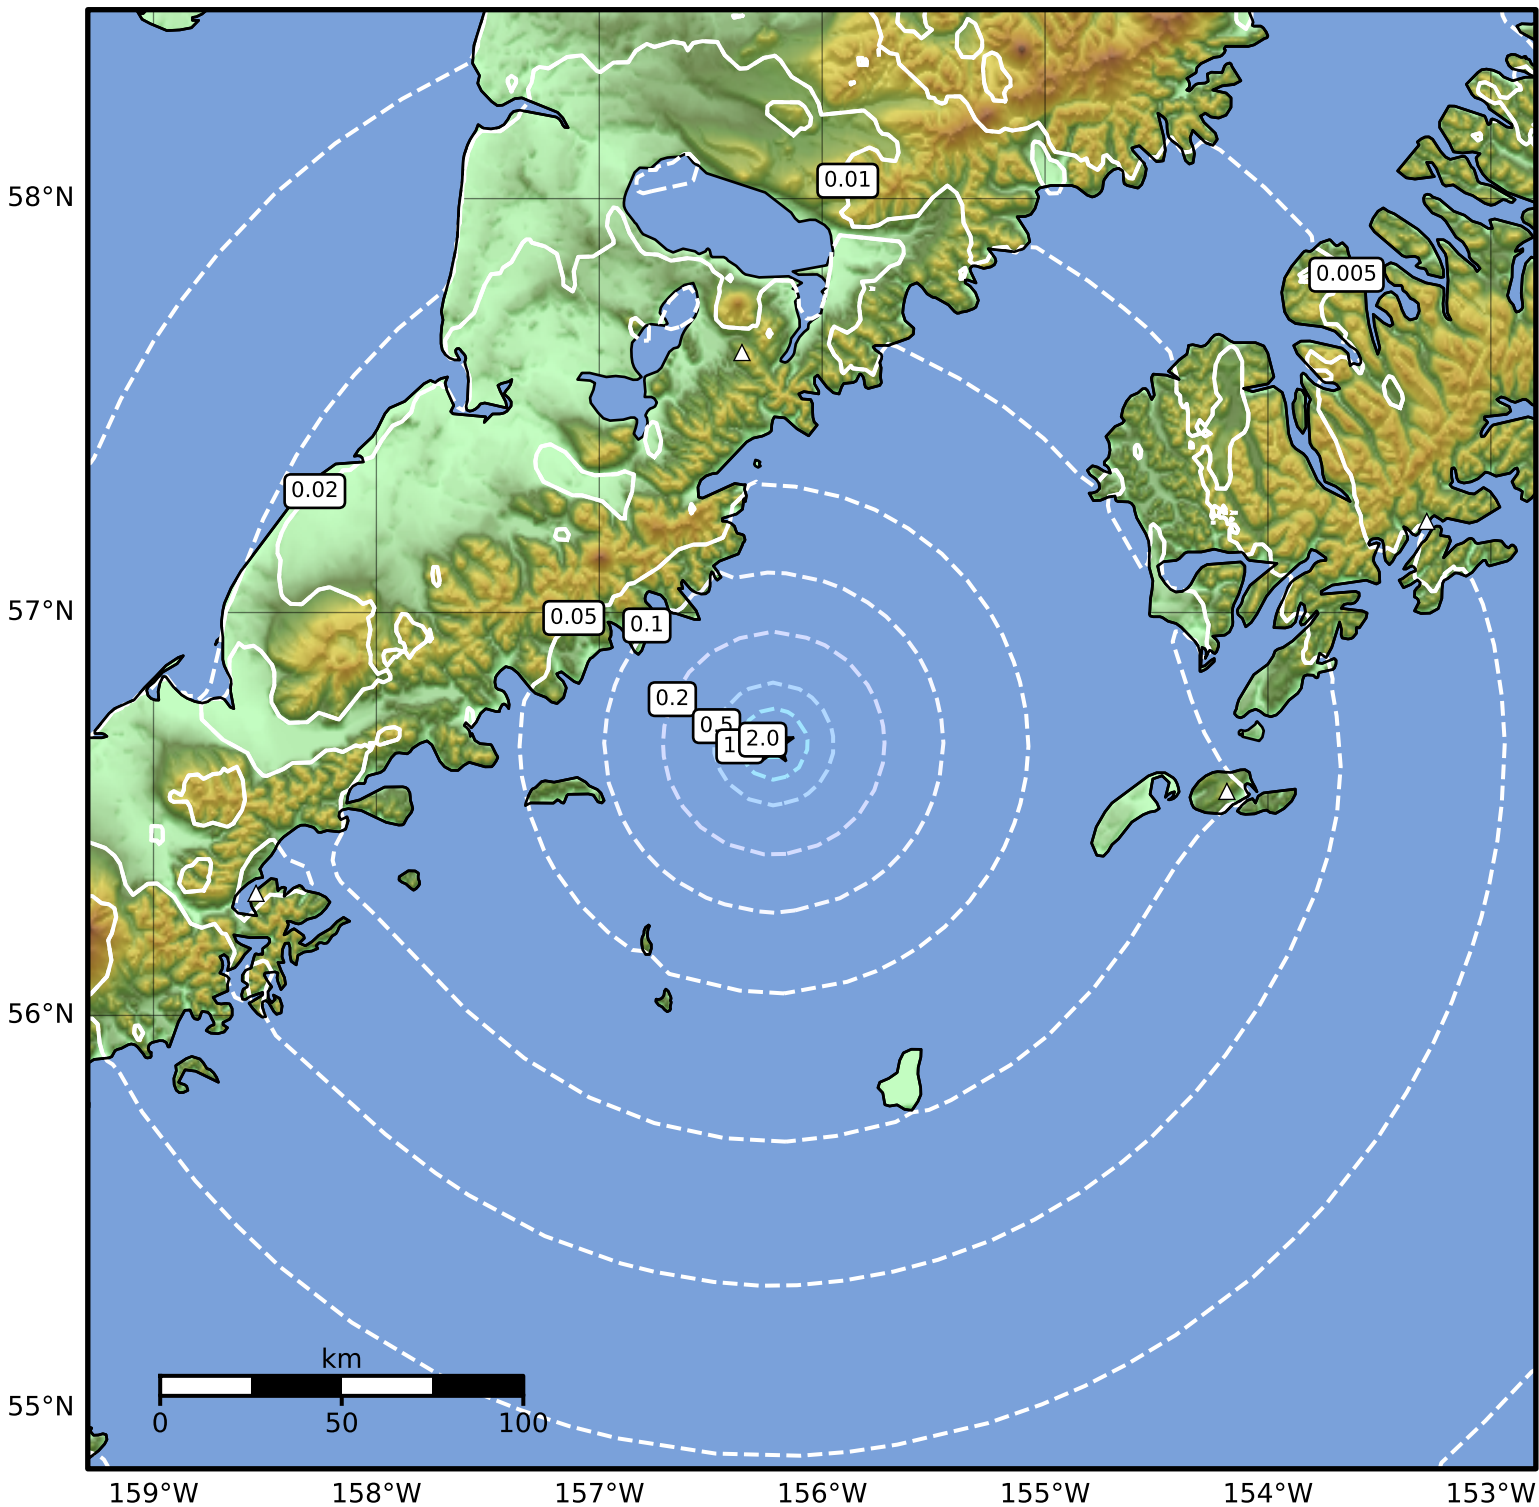

0.3 Second Peak Spectral Acceleration Map Alaska Earthquake Center
 ShakeMap: 127 km (79 miles) WSW of Akhiok
 Jun 22, 2024 07:48:25 UTC M3.6 N56.68 W156.22 Depth: 5.2km ID:ak0247zvyjrj8

SA(0.3) (%g)	0.1	0.2	0.5	1	2	5	10	20	50	100	200
Color	Lightest	Light	Light Blue	Blue	Dark Blue	Teal	Green	Light Green	Yellow	Orange	Darkest

Scale based on Worden et al. (2012)

Version 1: Processed 2024-06-22T07:52:53Z

△ Seismic Instrument ○ Reported Intensity

★ Epicenter