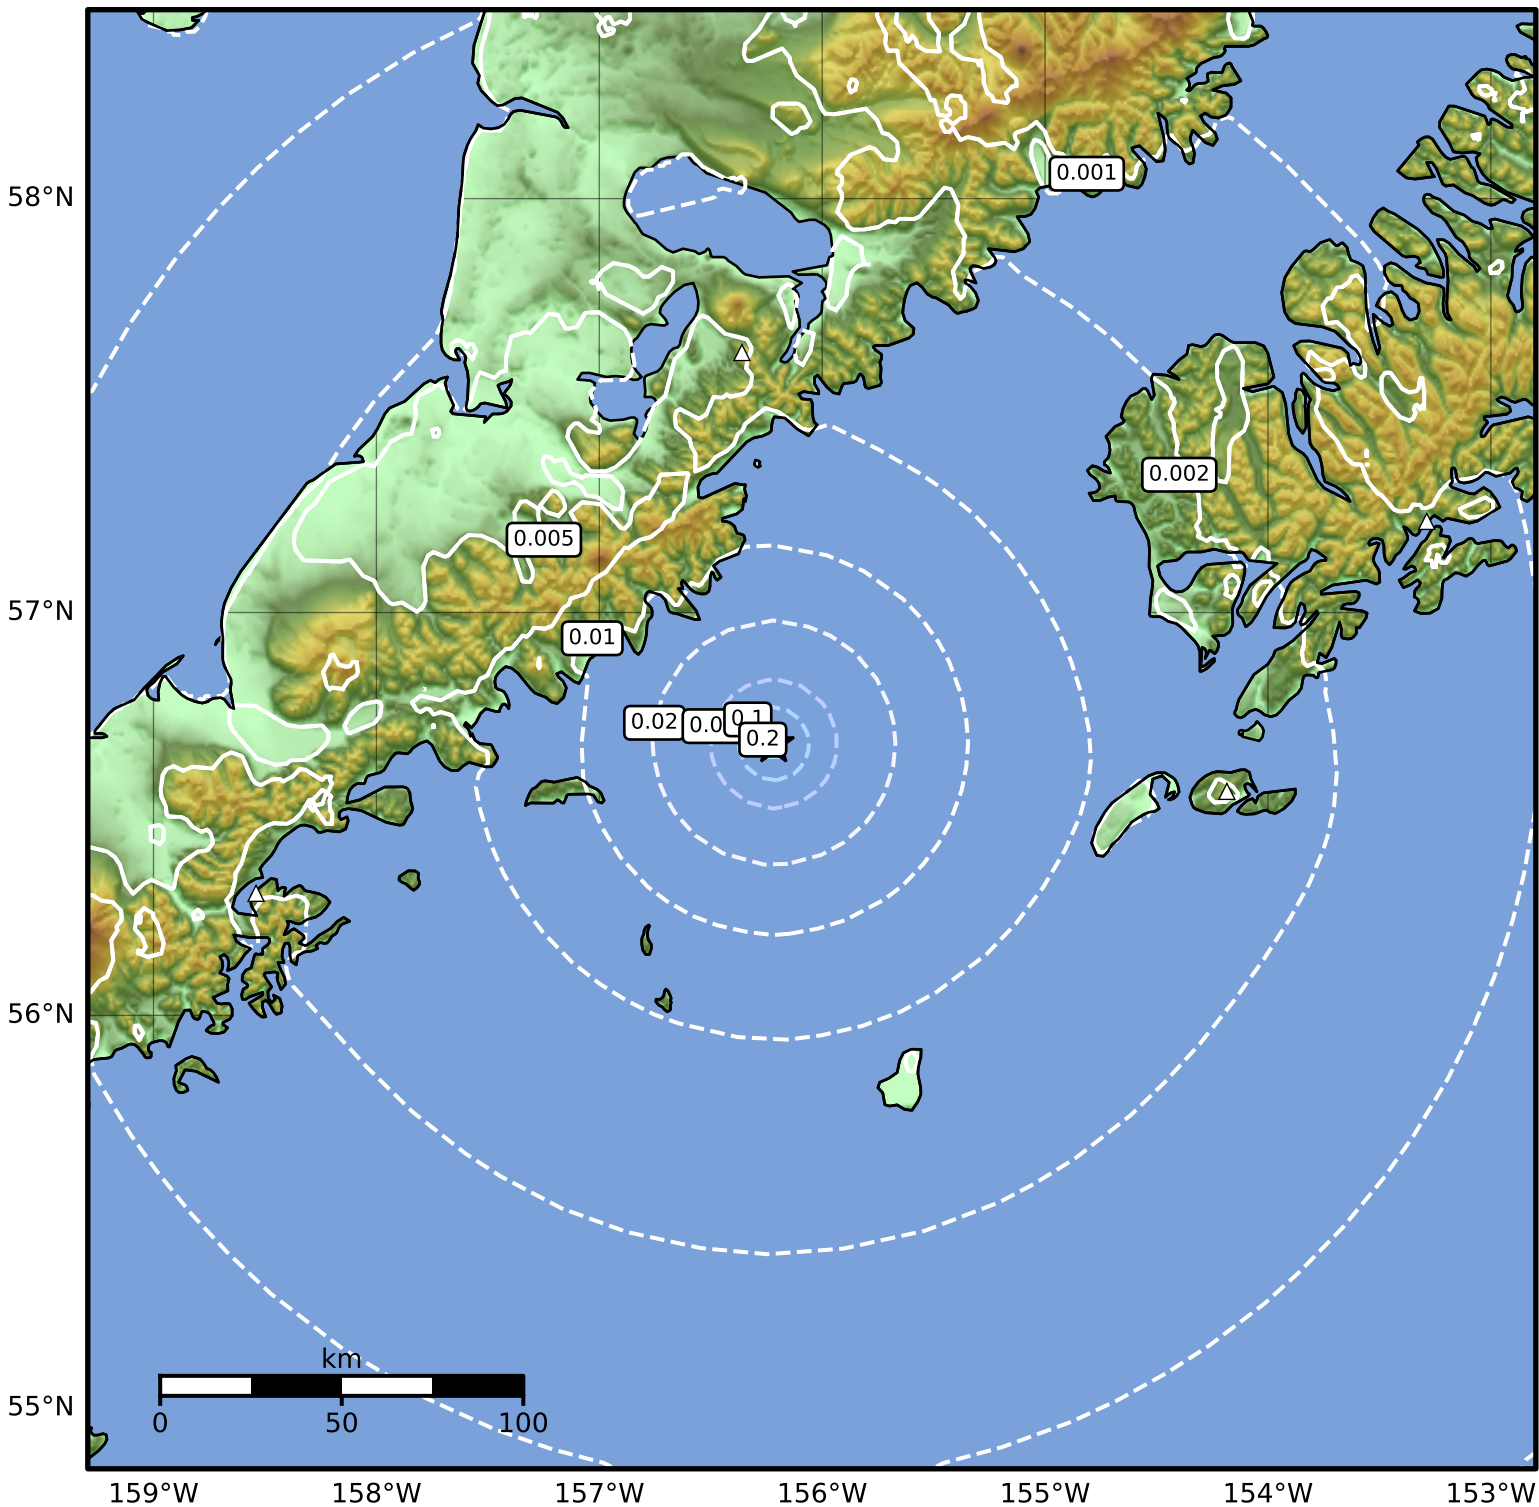

1.0 Second Peak Spectral Acceleration Map Alaska Earthquake Center  
 ShakeMap: 127 km (79 miles) WSW of Akhiok  
 Jun 22, 2024 07:48:25 UTC M3.6 N56.68 W156.22 Depth: 5.2km ID:ak0247zvyjr8

SA(1.0) (%g)	0.1	0.2	0.5	1	2	5	10	20	50	100	200
--------------	-----	-----	-----	---	---	---	----	----	----	-----	-----

Scale based on Worden et al. (2012)

Version 1: Processed 2024-06-22T07:52:53Z

△ Seismic Instrument ○ Reported Intensity

★ Epicenter