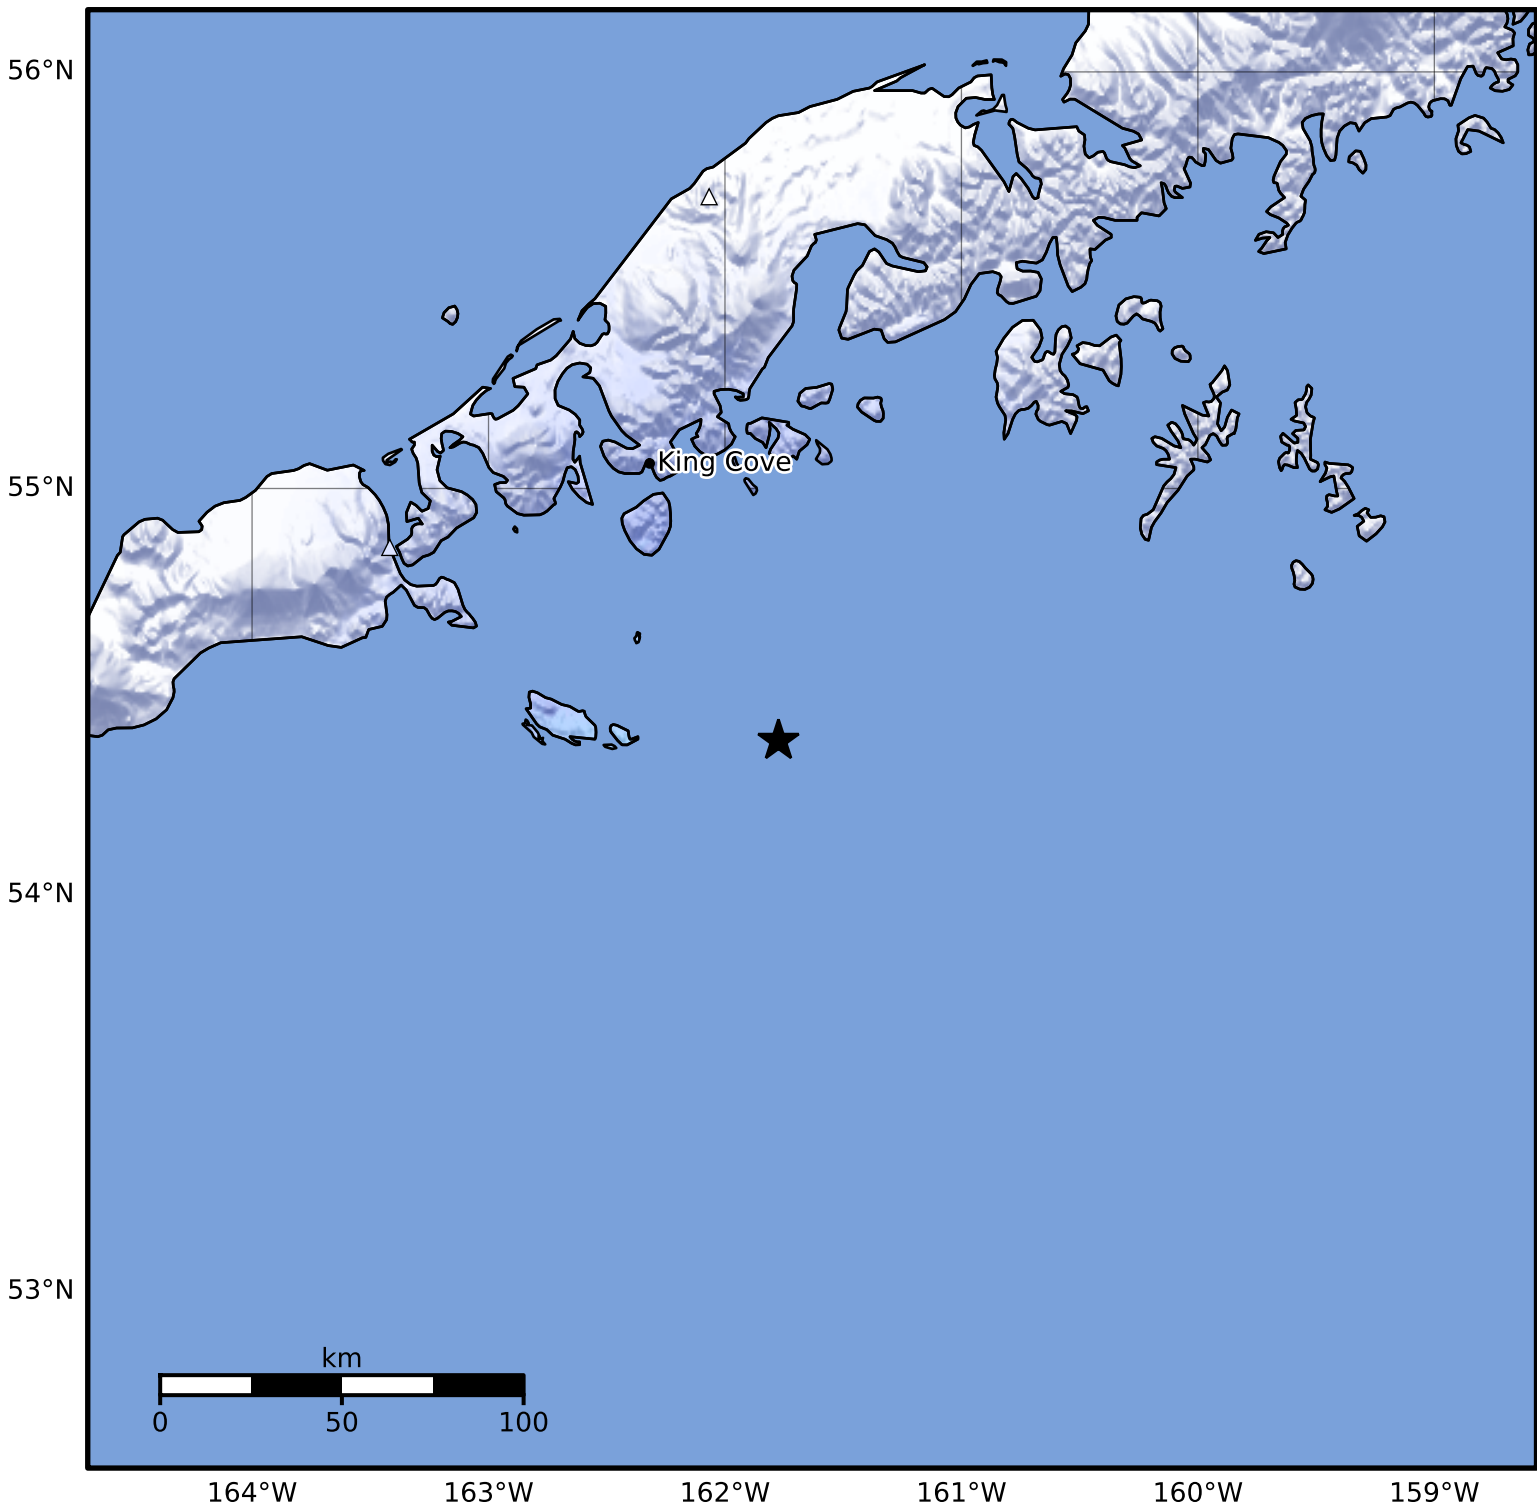

Macroseismic Intensity Map Alaska Earthquake Center
 ShakeMap: 82 km (51 miles) SSE of King Cove
 Jun 22, 2024 09:49:34 UTC M3.9 N54.38 W161.77 Depth: 13.3km ID:ak0247zx5v48

SHAKING	Not felt	Weak	Light	Moderate	Strong	Very strong	Severe	Violent	Extreme
DAMAGE	None	None	None	Very light	Light	Moderate	Moderate/heavy	Heavy	Very heavy
PGA(%g)	<0.0464	0.297	2.76	6.2	11.5	21.5	40.1	74.7	>139
PGV(cm/s)	<0.0215	0.135	1.41	4.65	9.64	20	41.4	85.8	>178
INTENSITY	I	II-III	IV	V	VI	VII	VIII	IX	X+

Scale based on Worden et al. (2012)

Version 2: Processed 2024-06-22T15:51:17Z

△ Seismic Instrument ○ Reported Intensity

★ Epicenter