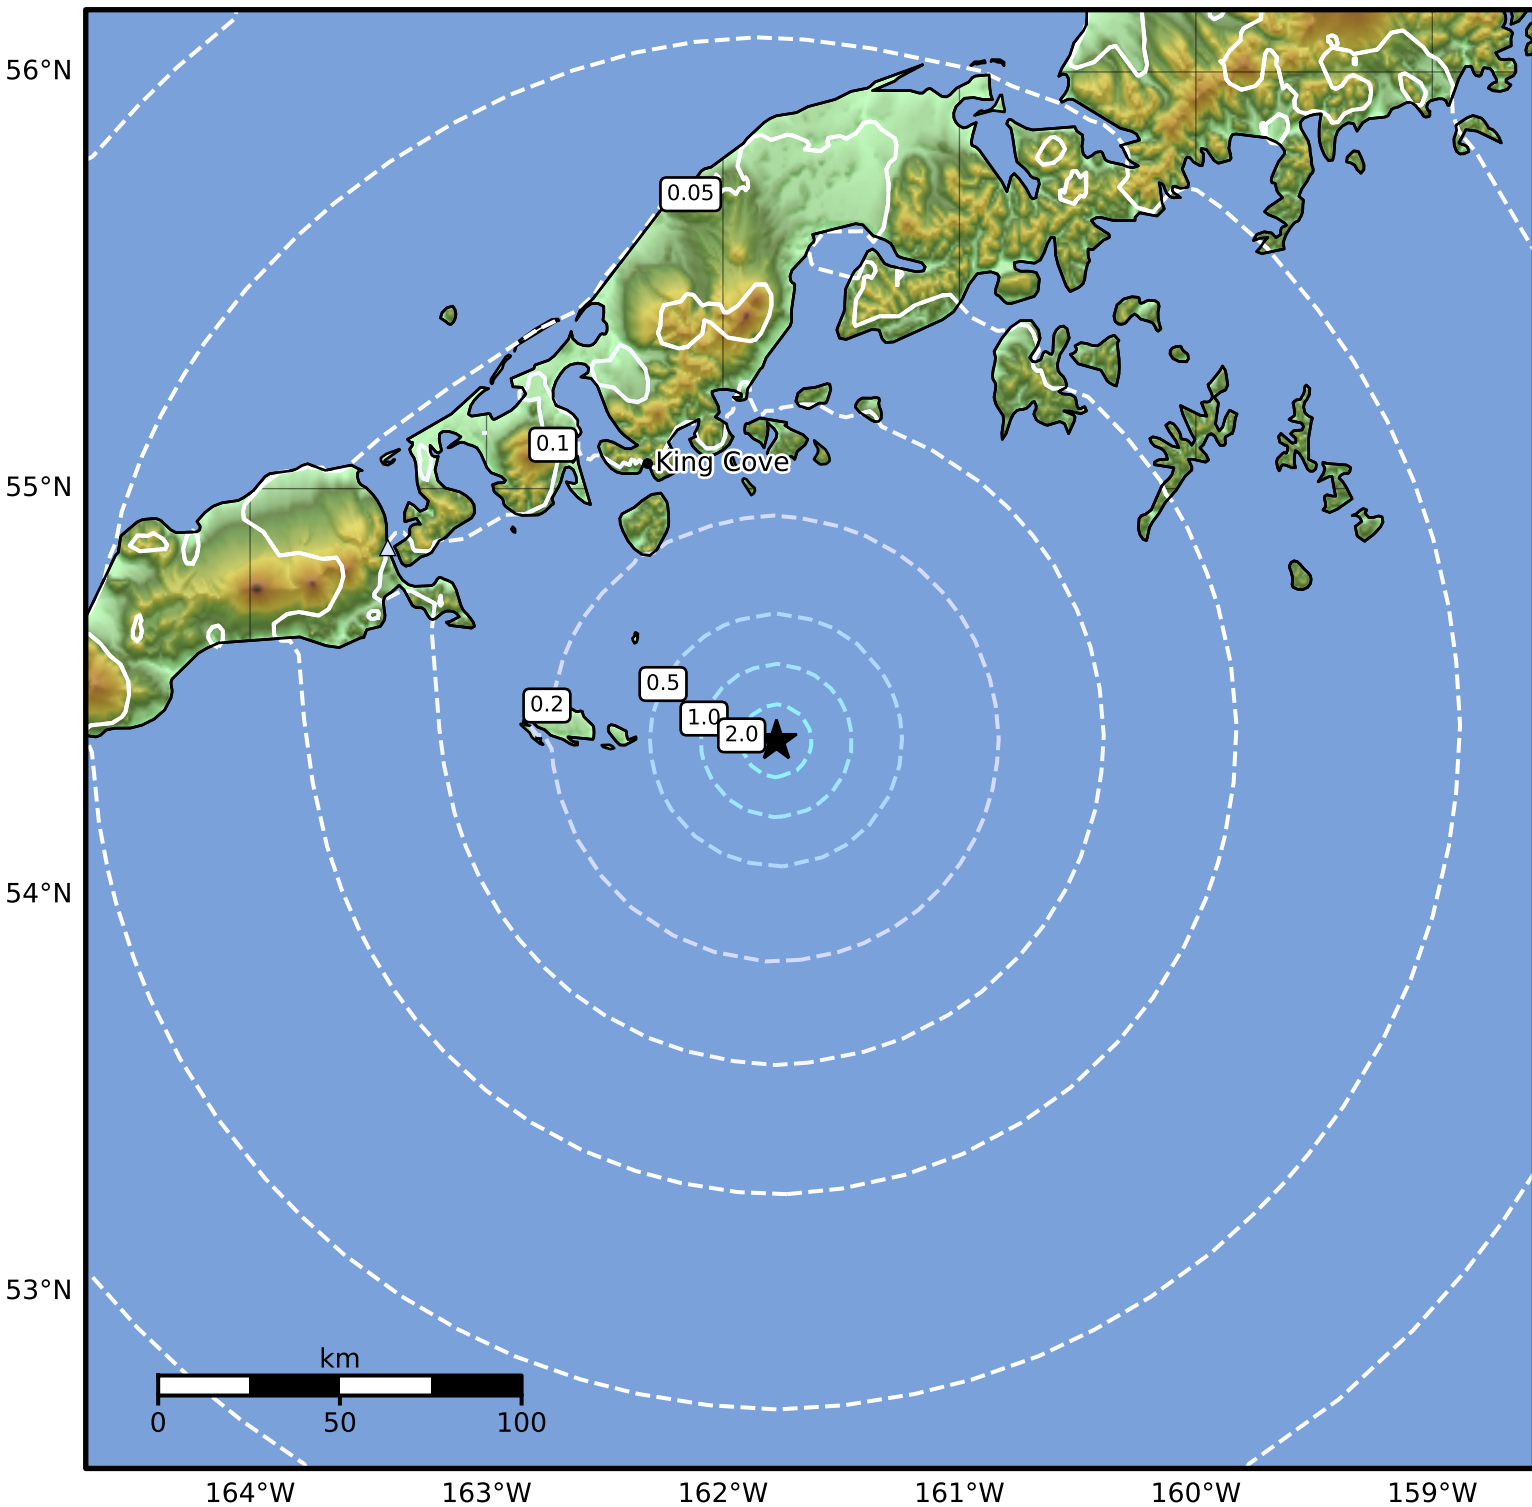

0.3 Second Peak Spectral Acceleration Map Alaska Earthquake Center
 ShakeMap: 82 km (51 miles) SSE of King Cove
 Jun 22, 2024 09:49:34 UTC M3.9 N54.38 W161.77 Depth: 13.3km ID:ak0247zx5v48

SA(0.3) (%g)	0.1	0.2	0.5	1	2	5	10	20	50	100	200
---------------------	------------	------------	------------	----------	----------	----------	-----------	-----------	-----------	------------	------------

Scale based on Worden et al. (2012)

Version 2: Processed 2024-06-22T15:51:17Z

△ Seismic Instrument ○ Reported Intensity

★ Epicenter