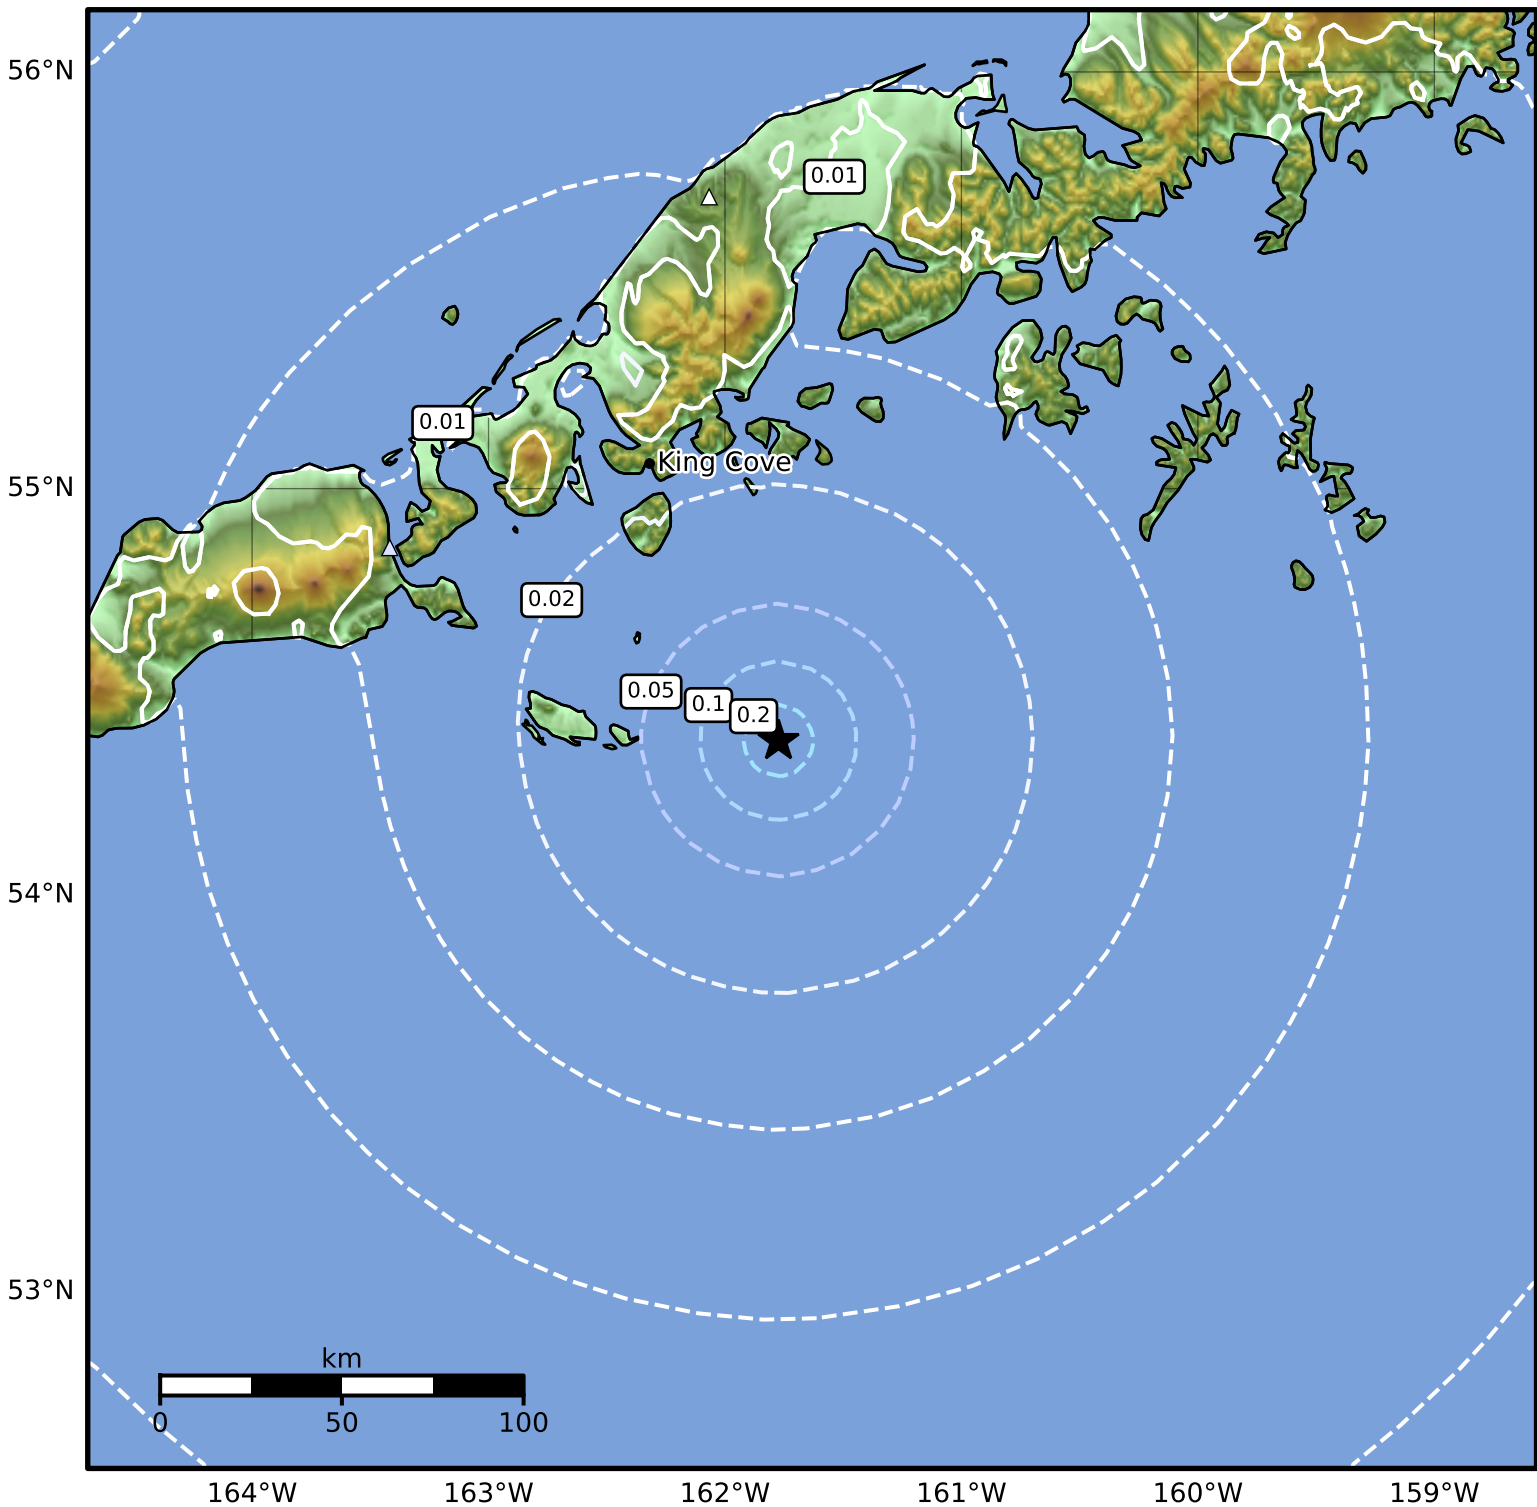

1.0 Second Peak Spectral Acceleration Map Alaska Earthquake Center  
 ShakeMap: 82 km (51 miles) SSE of King Cove  
 Jun 22, 2024 09:49:34 UTC M3.9 N54.38 W161.77 Depth: 13.3km ID:ak0247zx5v48

<b>SA(1.0) (%g)</b>	<b>0.1</b>	<b>0.2</b>	<b>0.5</b>	<b>1</b>	<b>2</b>	<b>5</b>	<b>10</b>	<b>20</b>	<b>50</b>	<b>100</b>	<b>200</b>
---------------------	------------	------------	------------	----------	----------	----------	-----------	-----------	-----------	------------	------------

Scale based on Worden et al. (2012)

Version 2: Processed 2024-06-22T15:51:17Z

△ Seismic Instrument ○ Reported Intensity

★ Epicenter