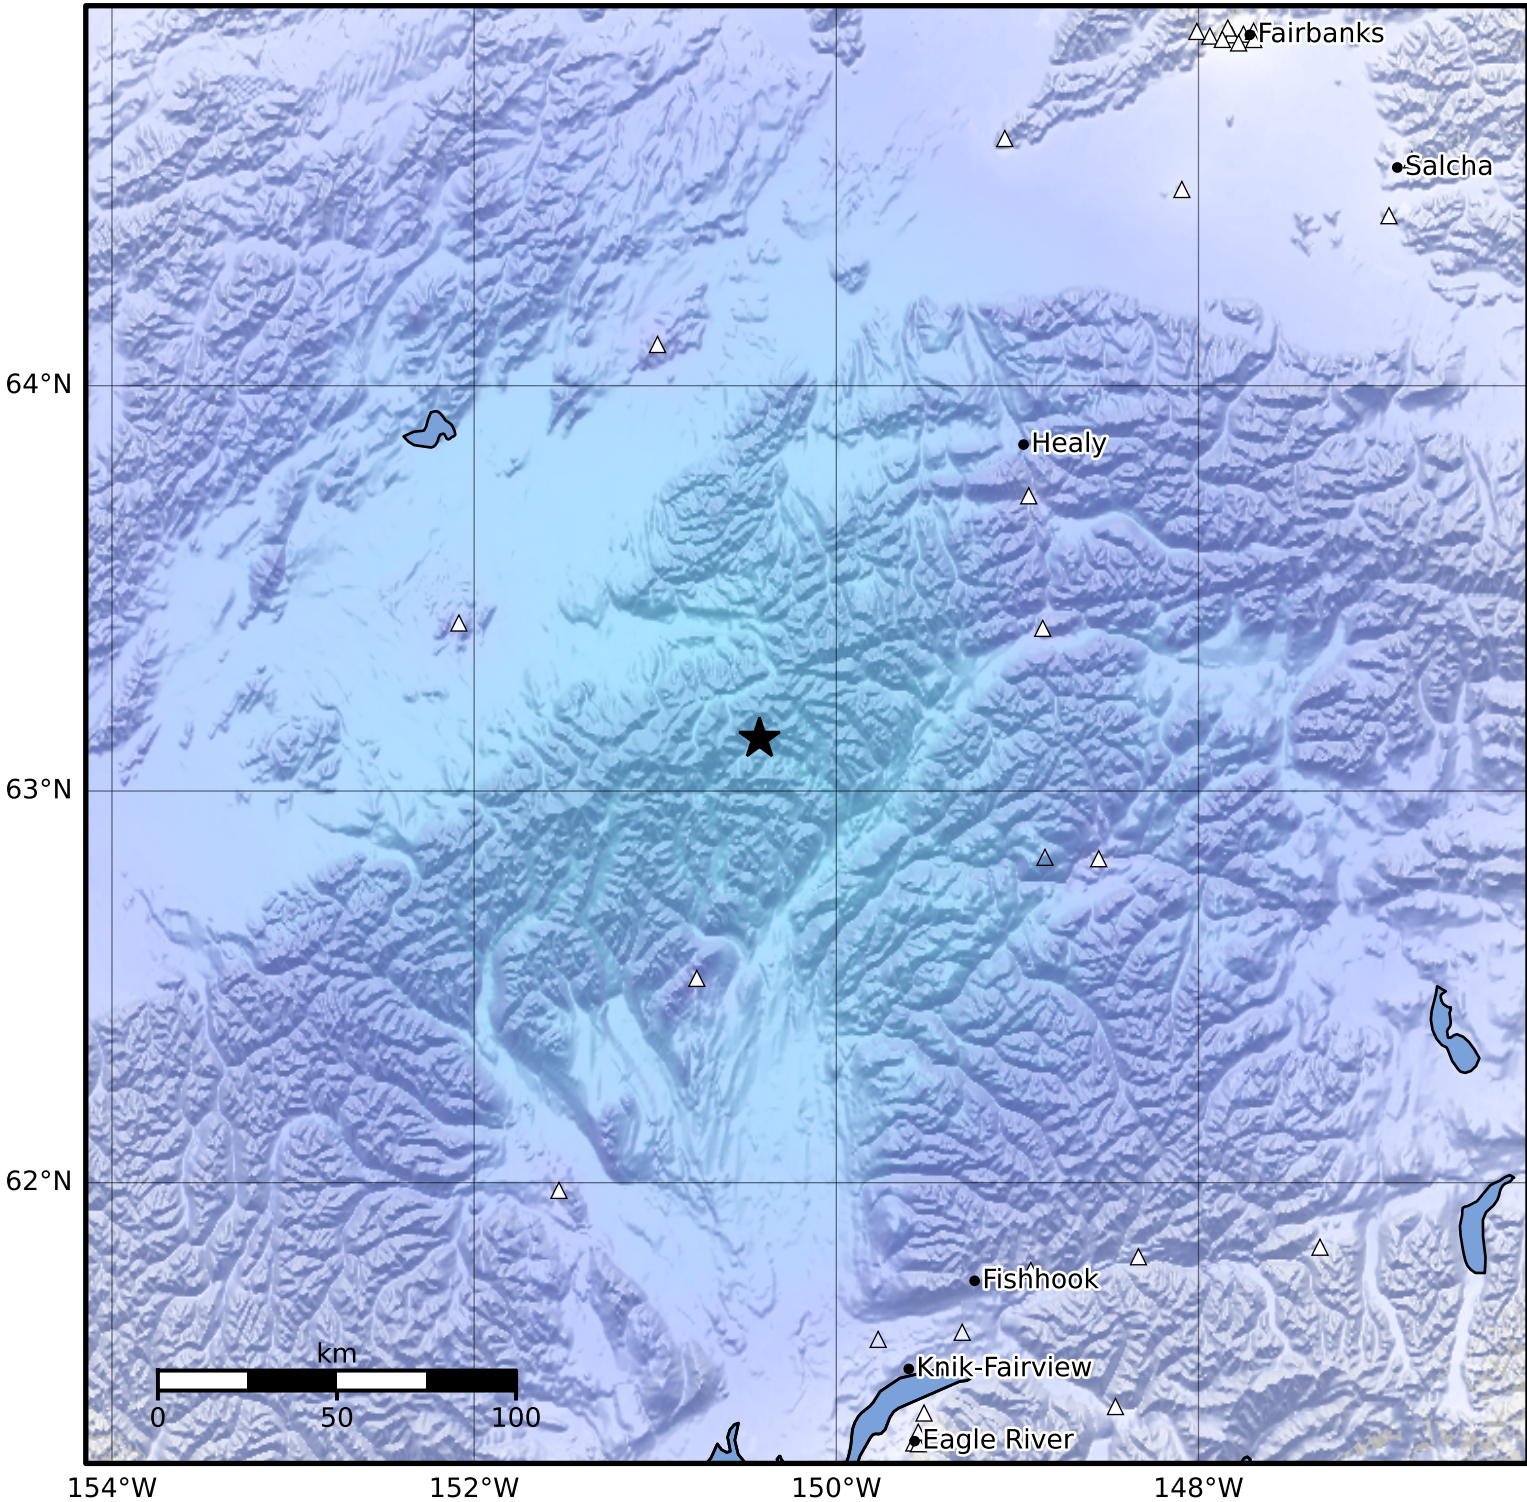

Macroseismic Intensity Map Alaska Earthquake Center
 ShakeMap: 51 km (32 miles) SSE of Kantishna
 Jun 22, 2024 13:39:28 UTC M4.0 N63.13 W150.42 Depth: 107.4km ID:ak0247zzhfj

SHAKING	Not felt	Weak	Light	Moderate	Strong	Very strong	Severe	Violent	Extreme
DAMAGE	None	None	None	Very light	Light	Moderate	Moderate/heavy	Heavy	Very heavy
PGA(%g)	<0.0464	0.297	2.76	6.2	11.5	21.5	40.1	74.7	>139
PGV(cm/s)	<0.0215	0.135	1.41	4.65	9.64	20	41.4	85.8	>178
INTENSITY	I	II-III	IV	V	VI	VII	VIII	IX	X+

Scale based on Worden et al. (2012)

Version 2: Processed 2024-06-22T14:07:25Z

△ Seismic Instrument ○ Reported Intensity

★ Epicenter