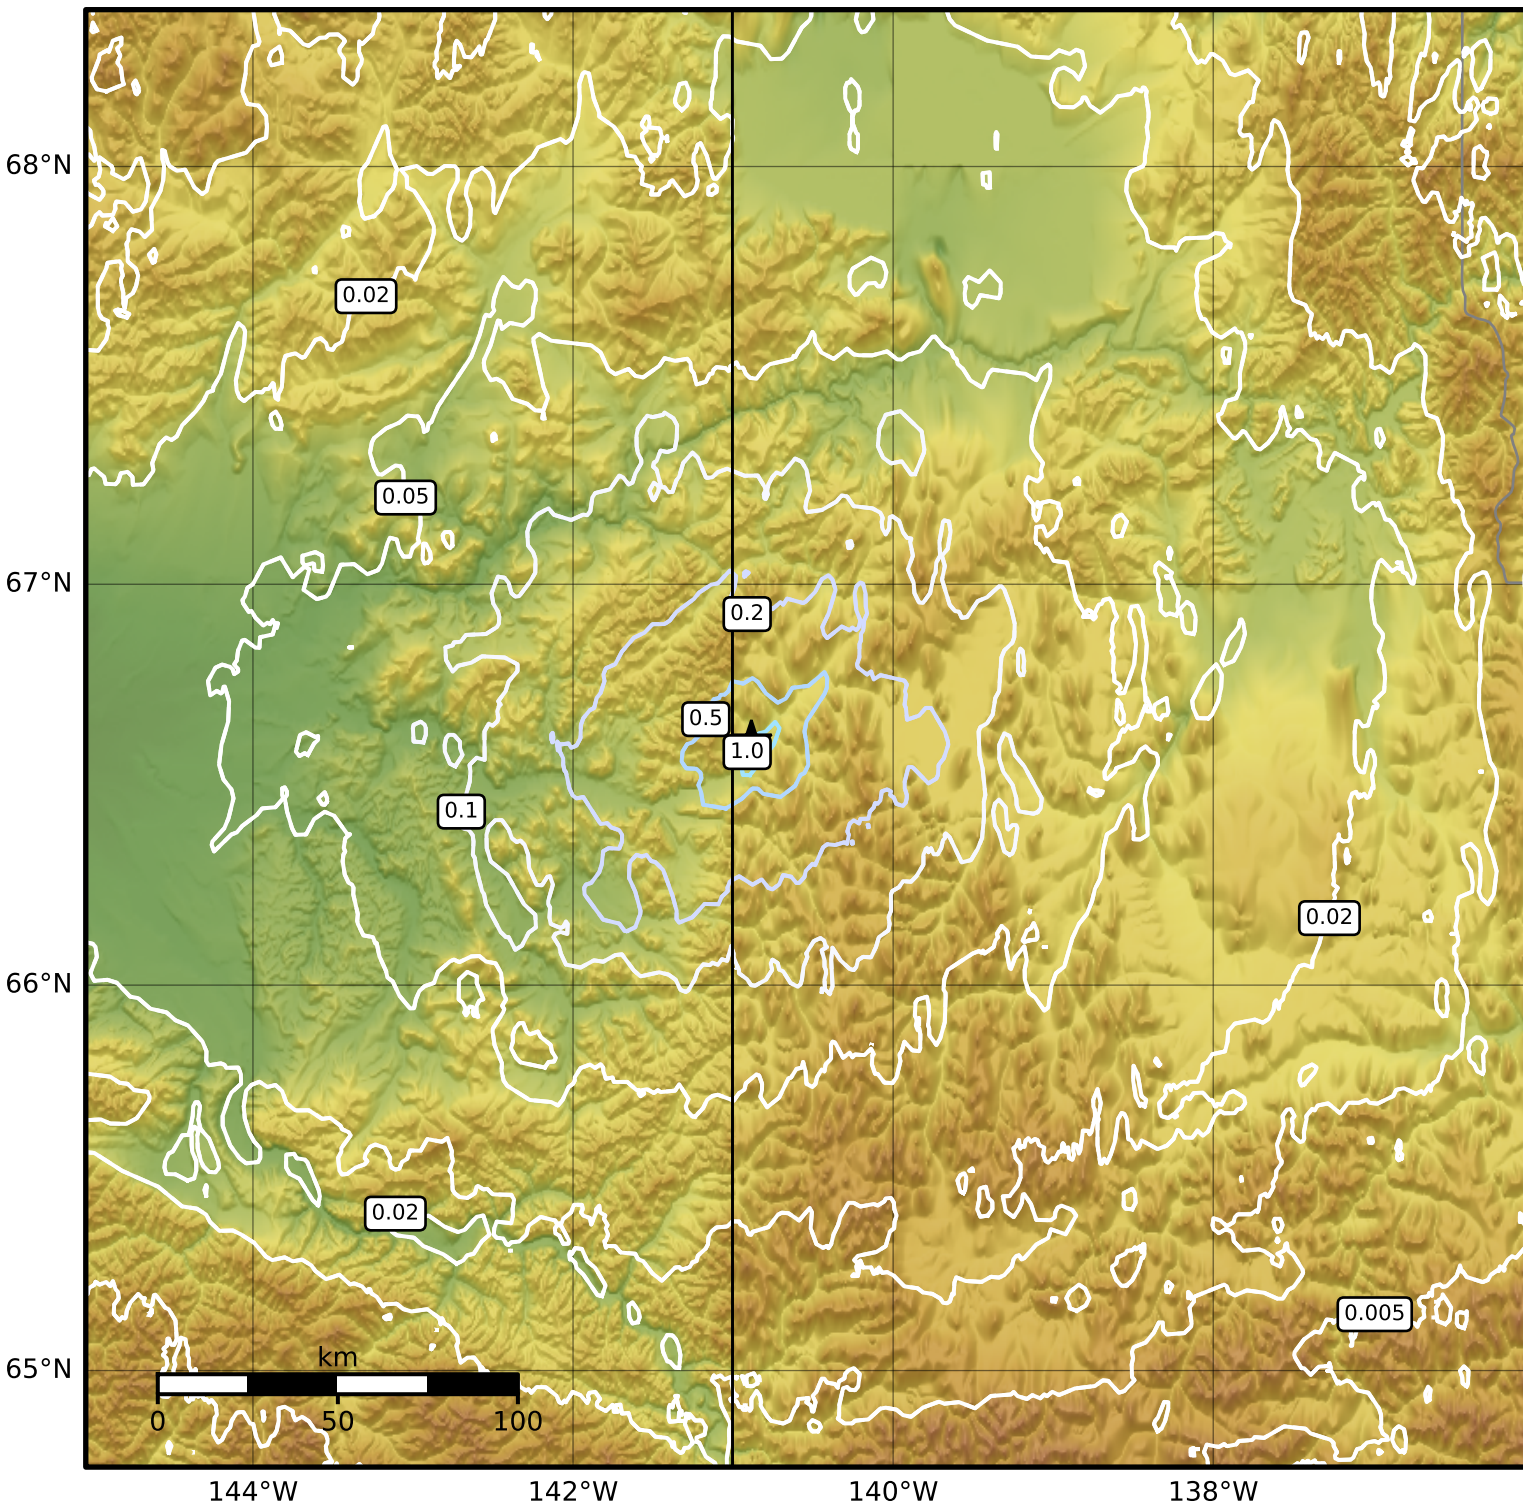

0.3 Second Peak Spectral Acceleration Map Alaska Earthquake Center
 ShakeMap: 108 km (67 miles) SSW of Old Crow
 Jun 23, 2024 07:59:22 UTC M3.7 N66.61 W140.89 Depth: 21.7km ID:ak02481jkgno

SA(0.3) (%g)	0.1	0.2	0.5	1	2	5	10	20	50	100	200
---------------------	------------	------------	------------	----------	----------	----------	-----------	-----------	-----------	------------	------------

Scale based on Worden et al. (2012)

Version 2: Processed 2024-06-23T08:16:30Z

△ Seismic Instrument ○ Reported Intensity

★ Epicenter