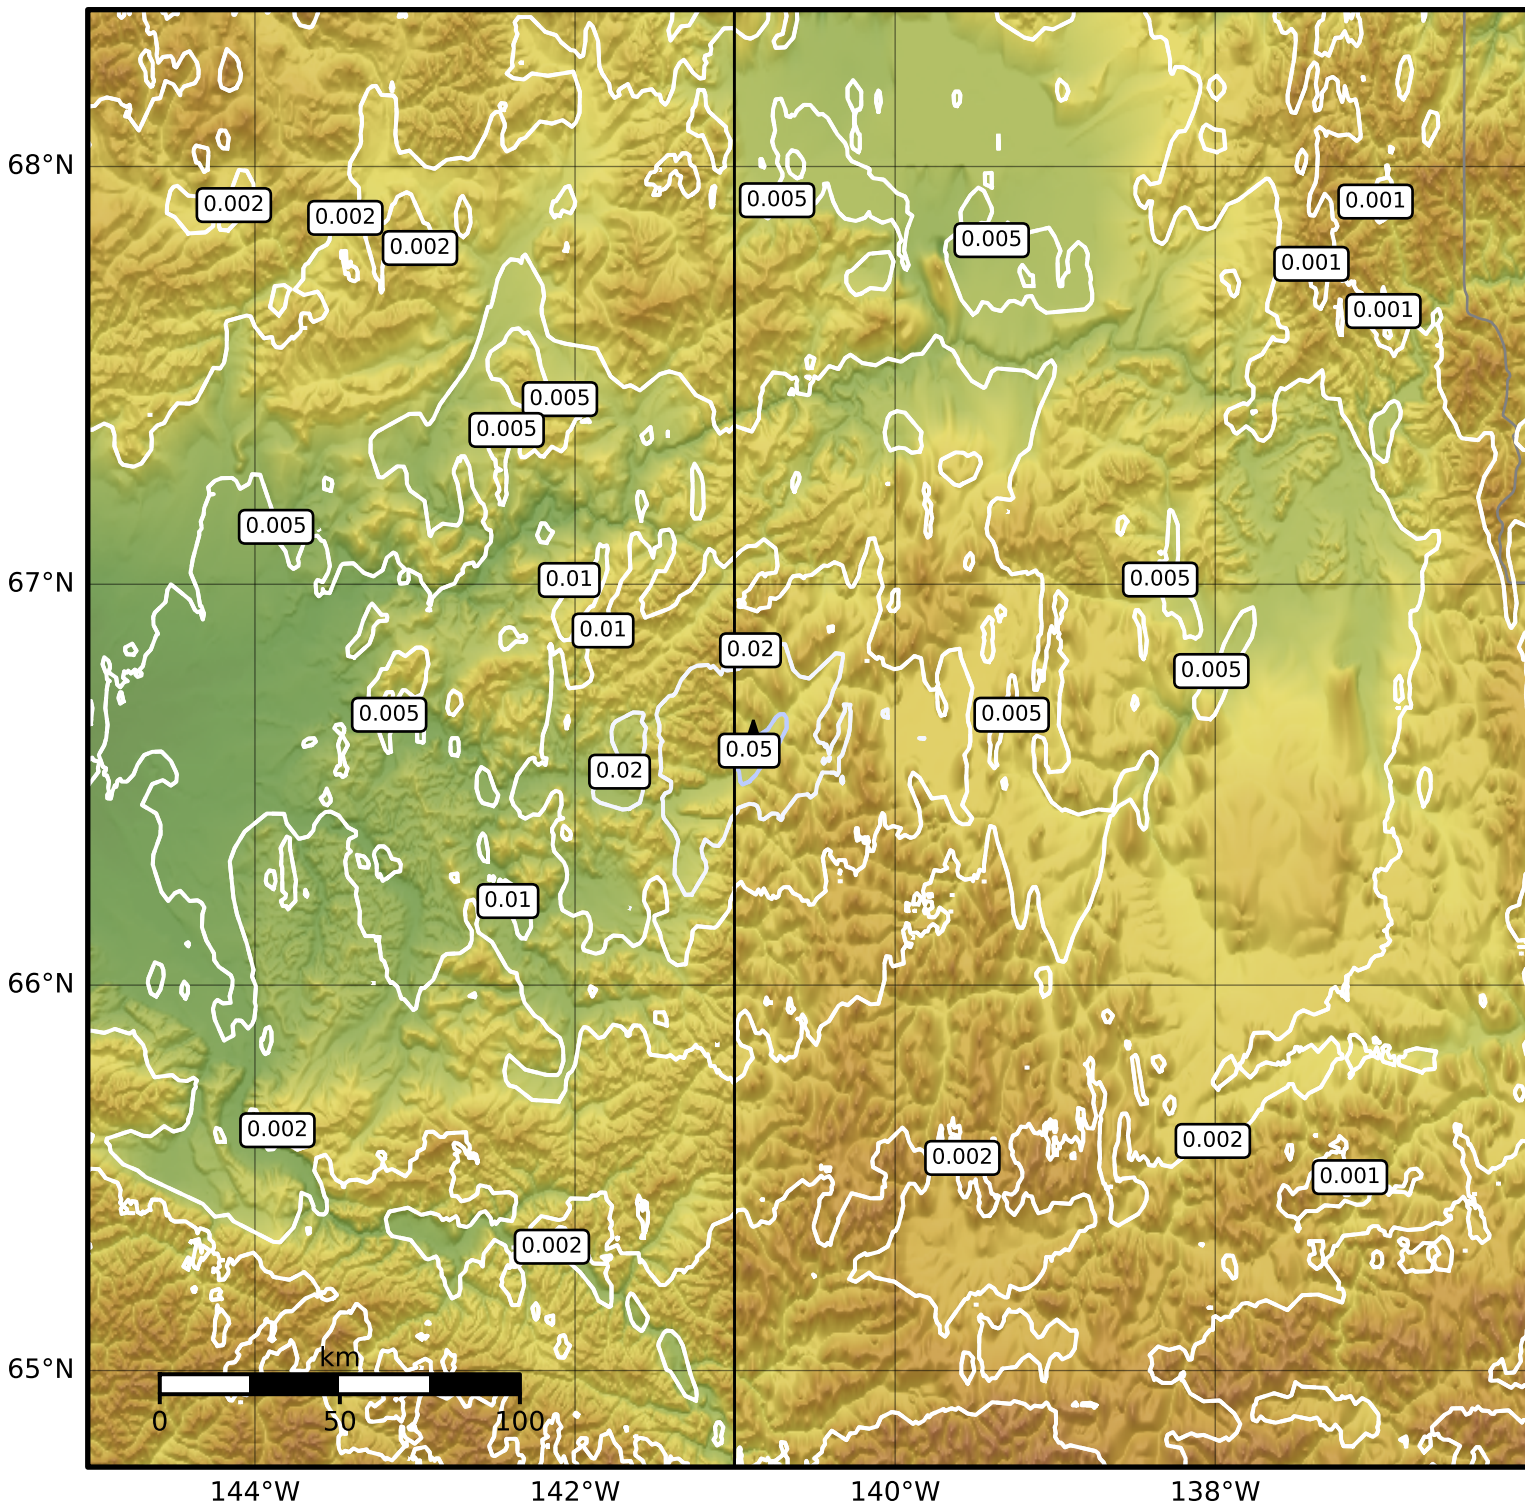

1.0 Second Peak Spectral Acceleration Map Alaska Earthquake Center
 ShakeMap: 108 km (67 miles) SSW of Old Crow
 Jun 23, 2024 07:59:22 UTC M3.7 N66.61 W140.89 Depth: 21.7km ID:ak02481jkgno

SA(1.0) (%g)	0.1	0.2	0.5	1	2	5	10	20	50	100	200
--------------	-----	-----	-----	---	---	---	----	----	----	-----	-----

Scale based on Worden et al. (2012)

Version 2: Processed 2024-06-23T08:16:30Z

△ Seismic Instrument ○ Reported Intensity

★ Epicenter