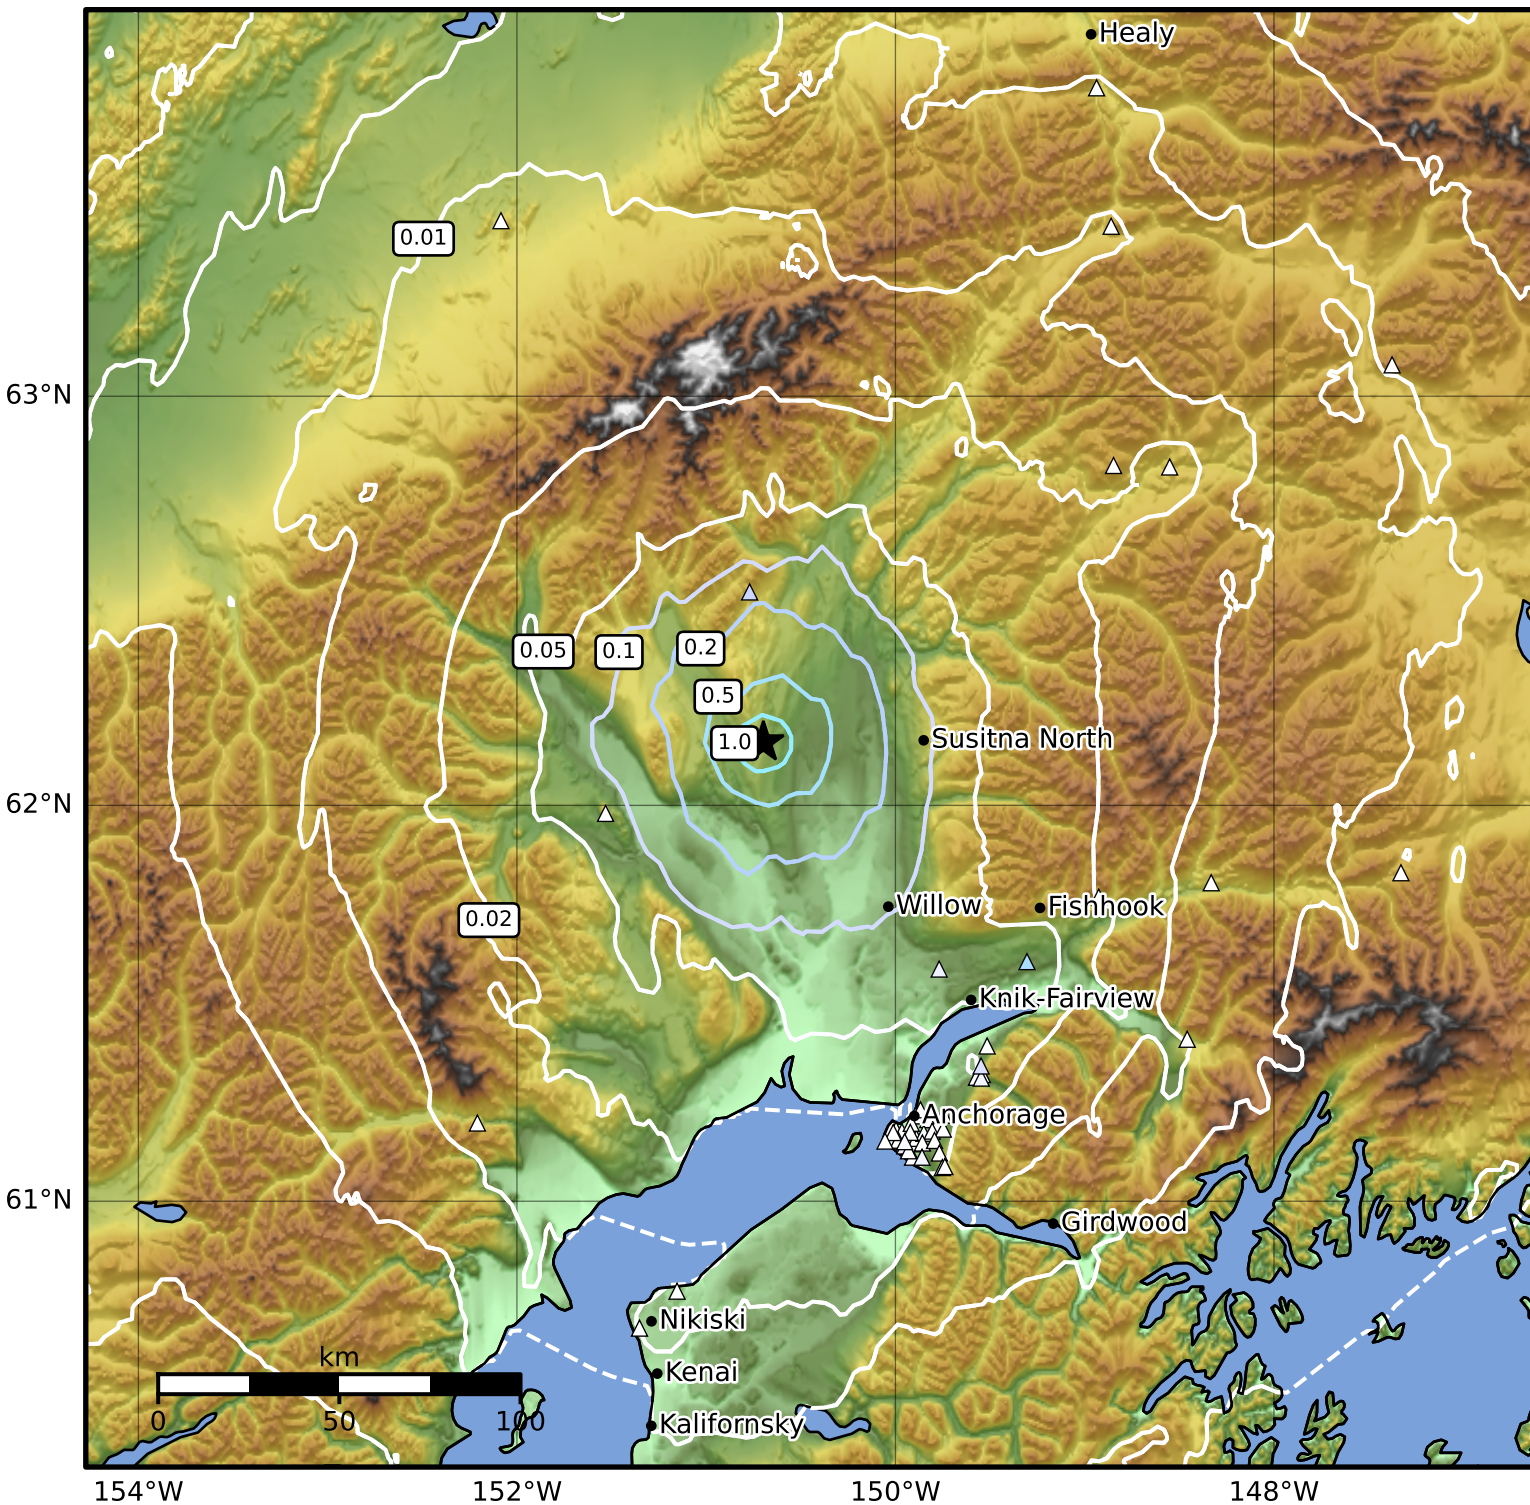

Peak Ground Acceleration Map Alaska Earthquake Center  
 ShakeMap: 33 km (20 miles) NE of Skwentna  
 Jun 23, 2024 15:57:37 UTC M3.5 N62.16 W150.70 Depth: 11.0km ID:ak02481obj61

PGA (%g)	0.1	0.2	0.5	1	2	5	10	20	50	100	200
----------	-----	-----	-----	---	---	---	----	----	----	-----	-----

Scale based on Worden et al. (2012)

Version 2: Processed 2024-06-23T21:06:49Z

△ Seismic Instrument ○ Reported Intensity

★ Epicenter