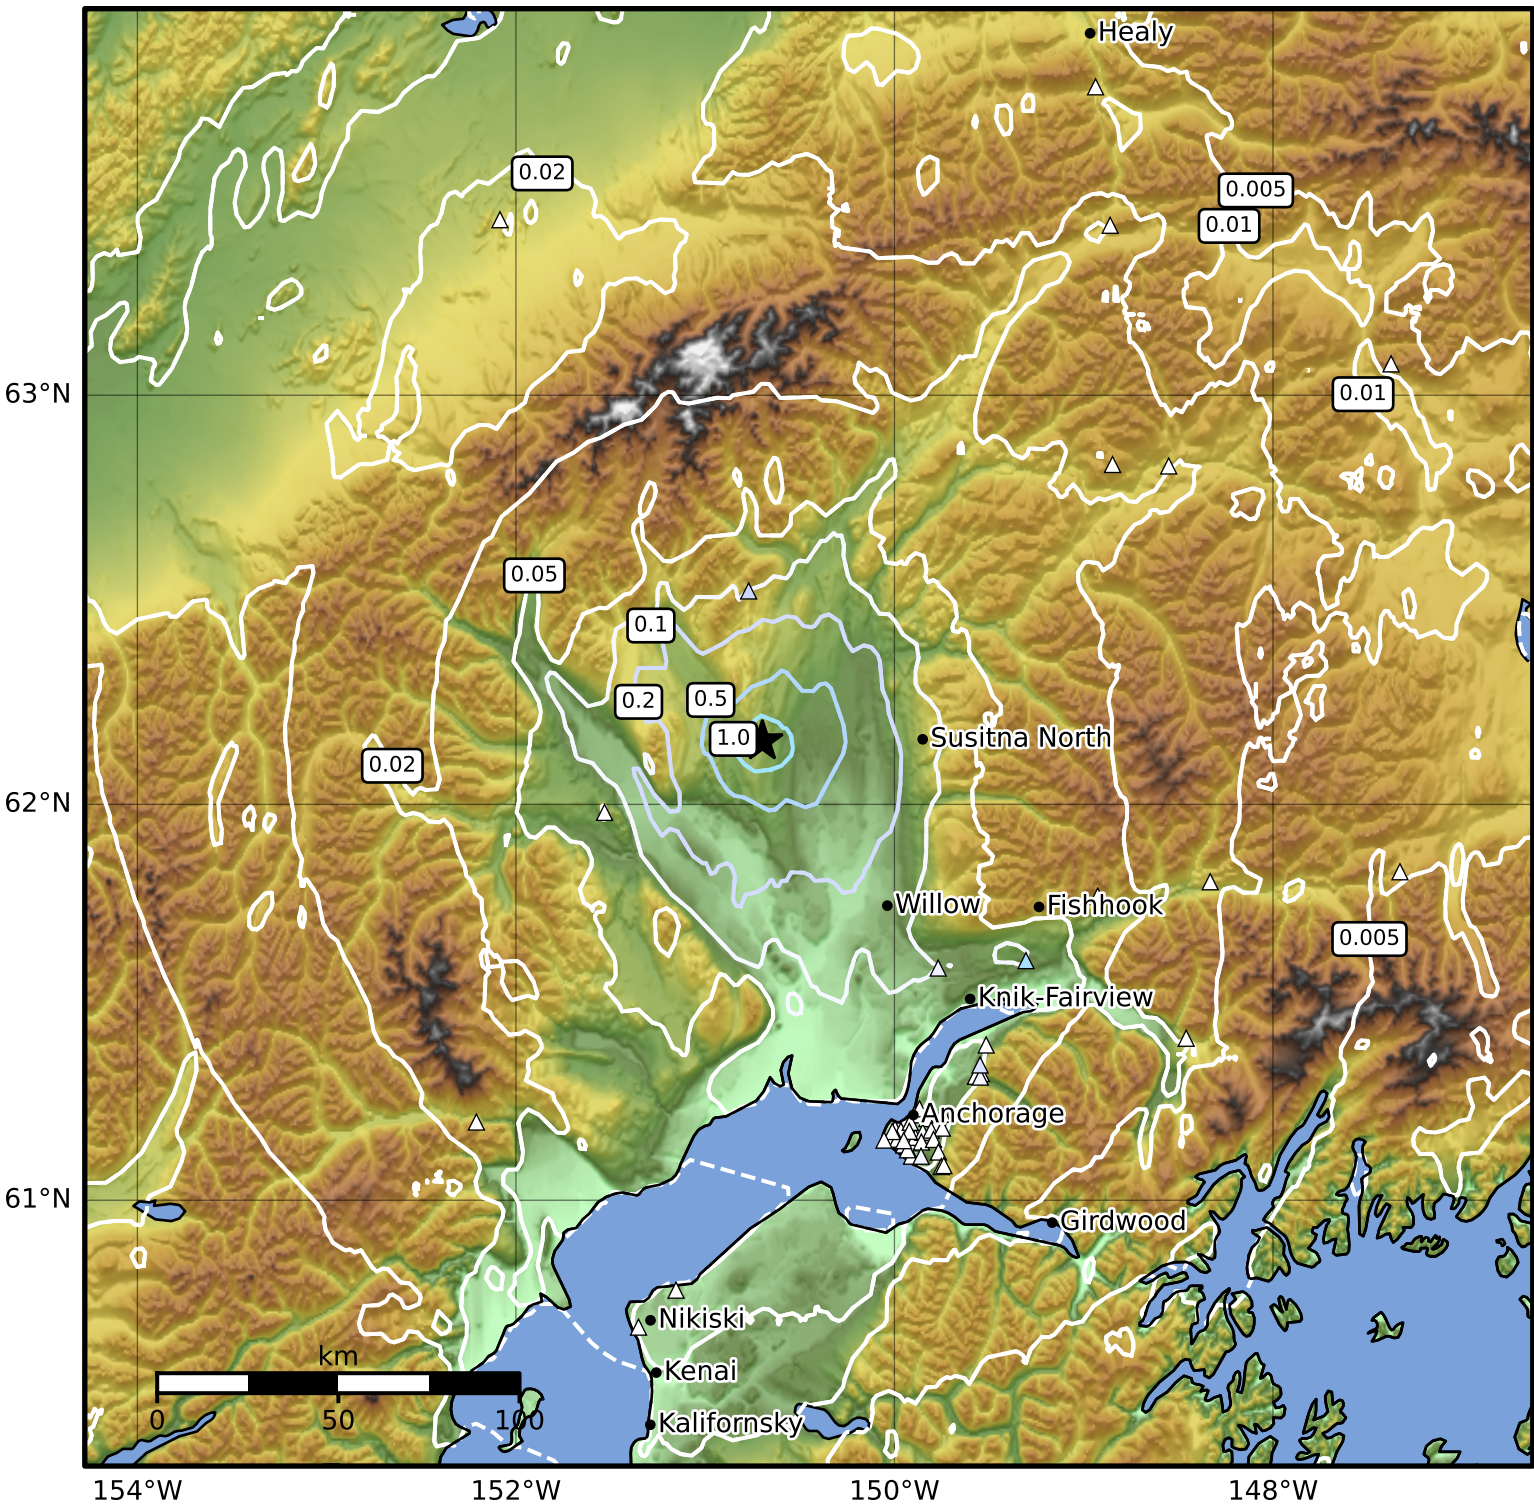

0.3 Second Peak Spectral Acceleration Map Alaska Earthquake Center
 ShakeMap: 33 km (20 miles) NE of Skwentna
 Jun 23, 2024 15:57:37 UTC M3.5 N62.16 W150.70 Depth: 11.0km ID:ak02481obj61

SA(0.3) (%g)	0.1	0.2	0.5	1	2	5	10	20	50	100	200
---------------------	------------	------------	------------	----------	----------	----------	-----------	-----------	-----------	------------	------------

Scale based on Worden et al. (2012)

Version 2: Processed 2024-06-23T21:06:49Z

△ Seismic Instrument ○ Reported Intensity

★ Epicenter