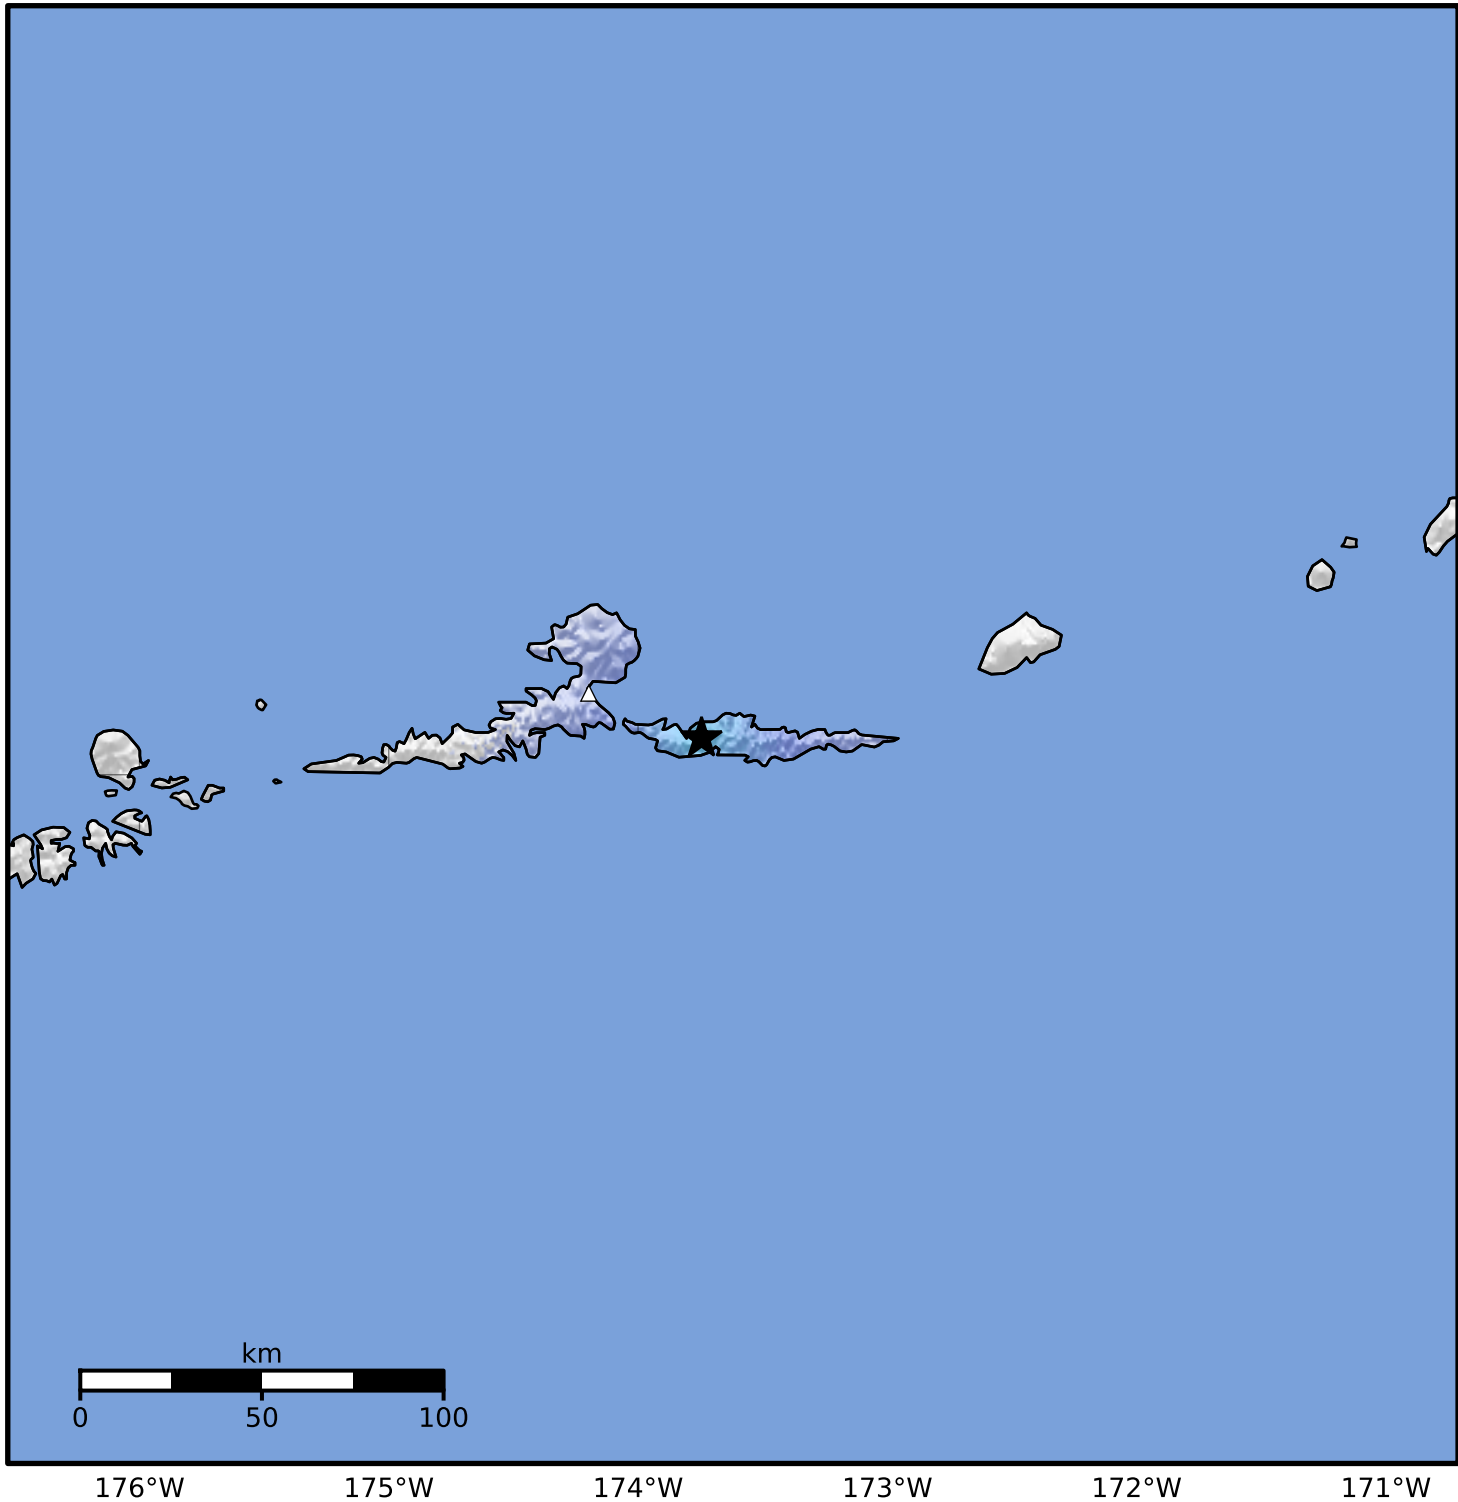

Macroseismic Intensity Map Alaska Earthquake Center
 ShakeMap: 33 km (20 miles) ESE of Atka
 Jun 23, 2024 16:19:21 UTC M3.5 N52.09 W173.75 Depth: 7.3km ID:ak02481oorw2

SHAKING	Not felt	Weak	Light	Moderate	Strong	Very strong	Severe	Violent	Extreme
DAMAGE	None	None	None	Very light	Light	Moderate	Moderate/heavy	Heavy	Very heavy
PGA(%g)	<0.0464	0.297	2.76	6.2	11.5	21.5	40.1	74.7	>139
PGV(cm/s)	<0.0215	0.135	1.41	4.65	9.64	20	41.4	85.8	>178
INTENSITY	I	II-III	IV	V	VI	VII	VIII	IX	X+

Scale based on Worden et al. (2012)

Version 1: Processed 2024-06-23T21:13:04Z

△ Seismic Instrument ○ Reported Intensity

★ Epicenter