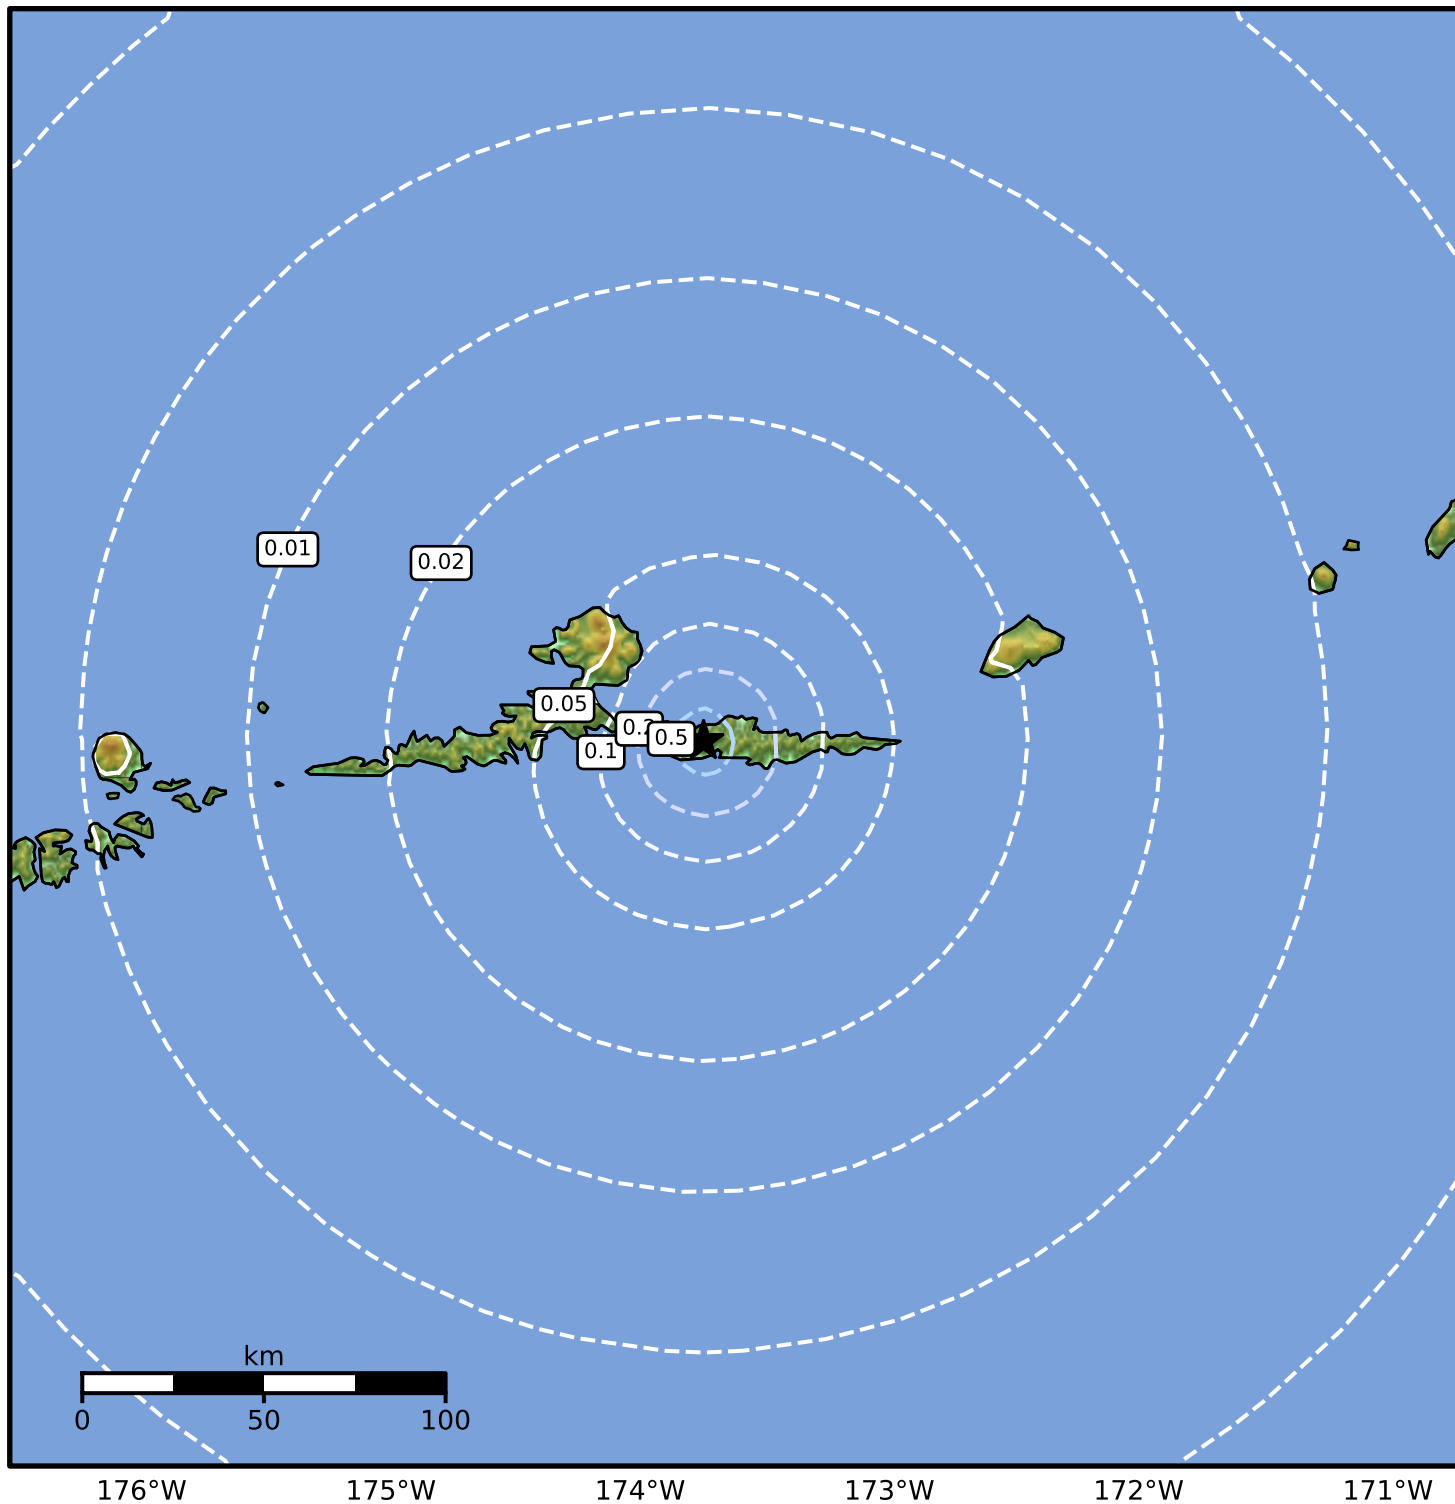

0.3 Second Peak Spectral Acceleration Map Alaska Earthquake Center
 ShakeMap: 33 km (20 miles) ESE of Atka
 Jun 23, 2024 16:19:21 UTC M3.5 N52.09 W173.75 Depth: 7.3km ID:ak02481oorw2

SA(0.3) (%g)	0.1	0.2	0.5	1	2	5	10	20	50	100	200
---------------------	------------	------------	------------	----------	----------	----------	-----------	-----------	-----------	------------	------------

Scale based on Worden et al. (2012)

Version 1: Processed 2024-06-23T21:13:04Z

△ Seismic Instrument ○ Reported Intensity

★ Epicenter