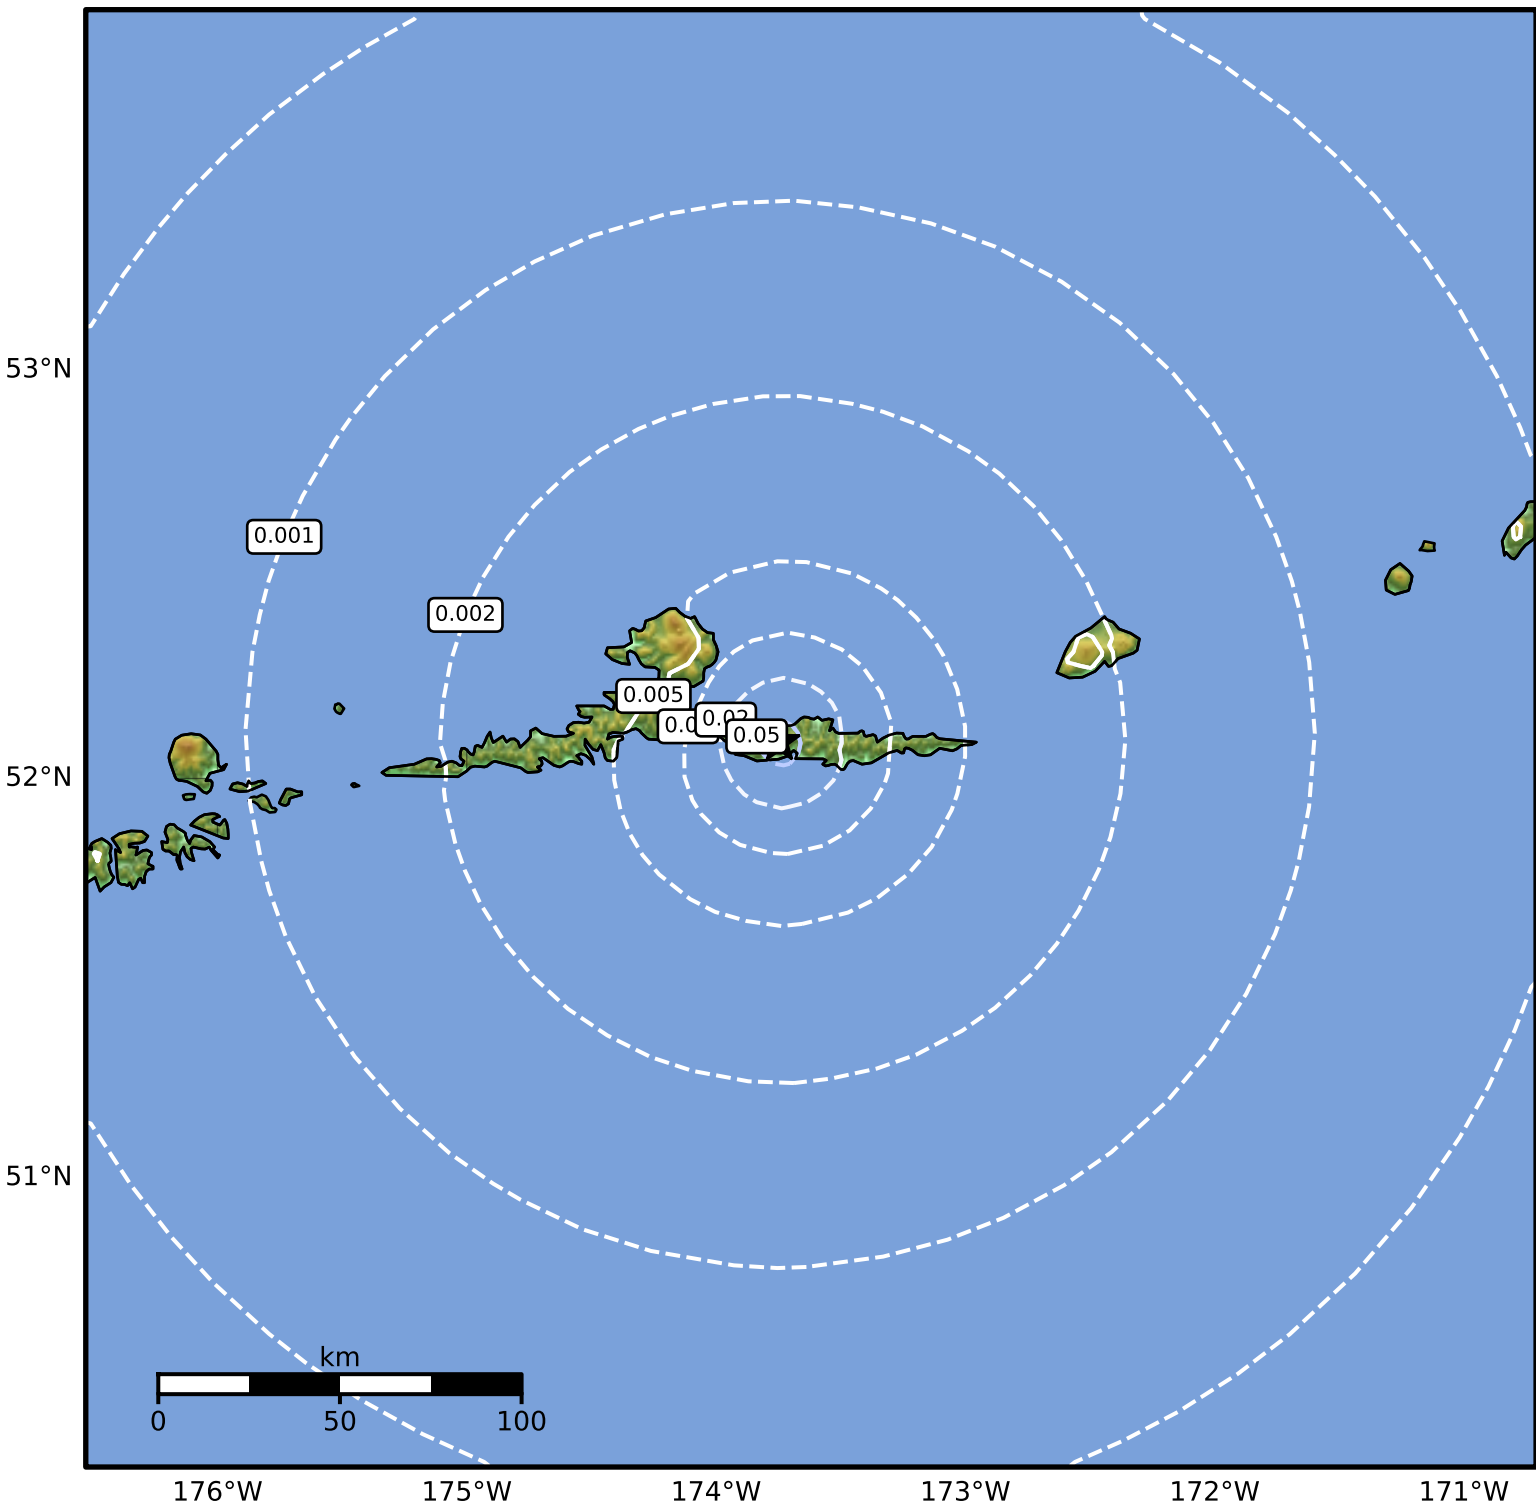

1.0 Second Peak Spectral Acceleration Map Alaska Earthquake Center
 ShakeMap: 33 km (20 miles) ESE of Atka
 Jun 23, 2024 16:19:21 UTC M3.5 N52.09 W173.75 Depth: 7.3km ID:ak02481oorw2

SA(1.0) (%g)	0.1	0.2	0.5	1	2	5	10	20	50	100	200
--------------	-----	-----	-----	---	---	---	----	----	----	-----	-----

Scale based on Worden et al. (2012)

Version 1: Processed 2024-06-23T21:13:04Z

△ Seismic Instrument ○ Reported Intensity

★ Epicenter