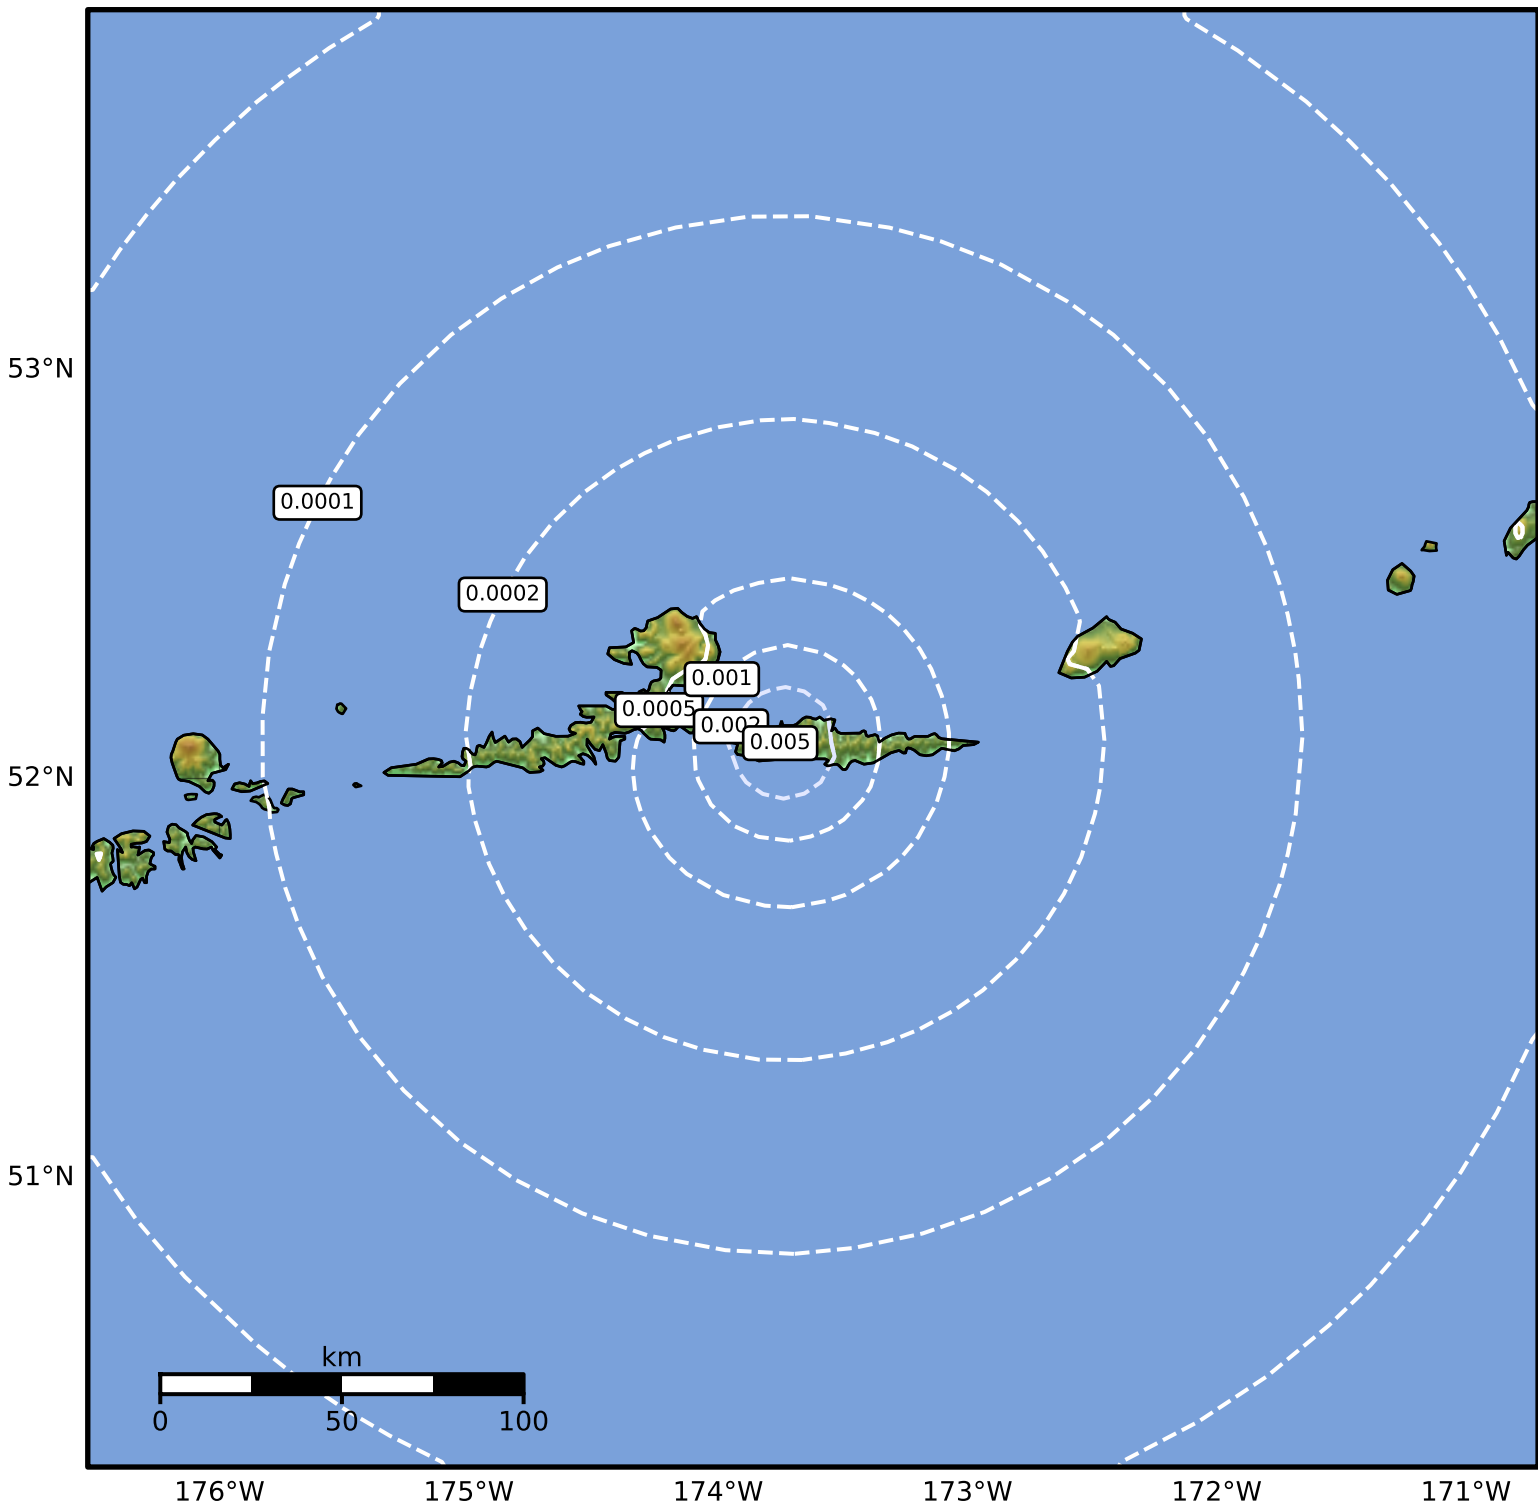

3.0 Second Peak Spectral Acceleration Map Alaska Earthquake Center
ShakeMap: 33 km (20 miles) ESE of Atka
Jun 23, 2024 16:19:21 UTC M3.5 N52.09 W173.75 Depth: 7.3km ID:ak02481oorw2

Scale based on Worden et al. (2012)

Version 1: Processed 2024-06-23T21:13:04Z

△ Seismic Instrument ○ Reported Intensity

★ Epicenter