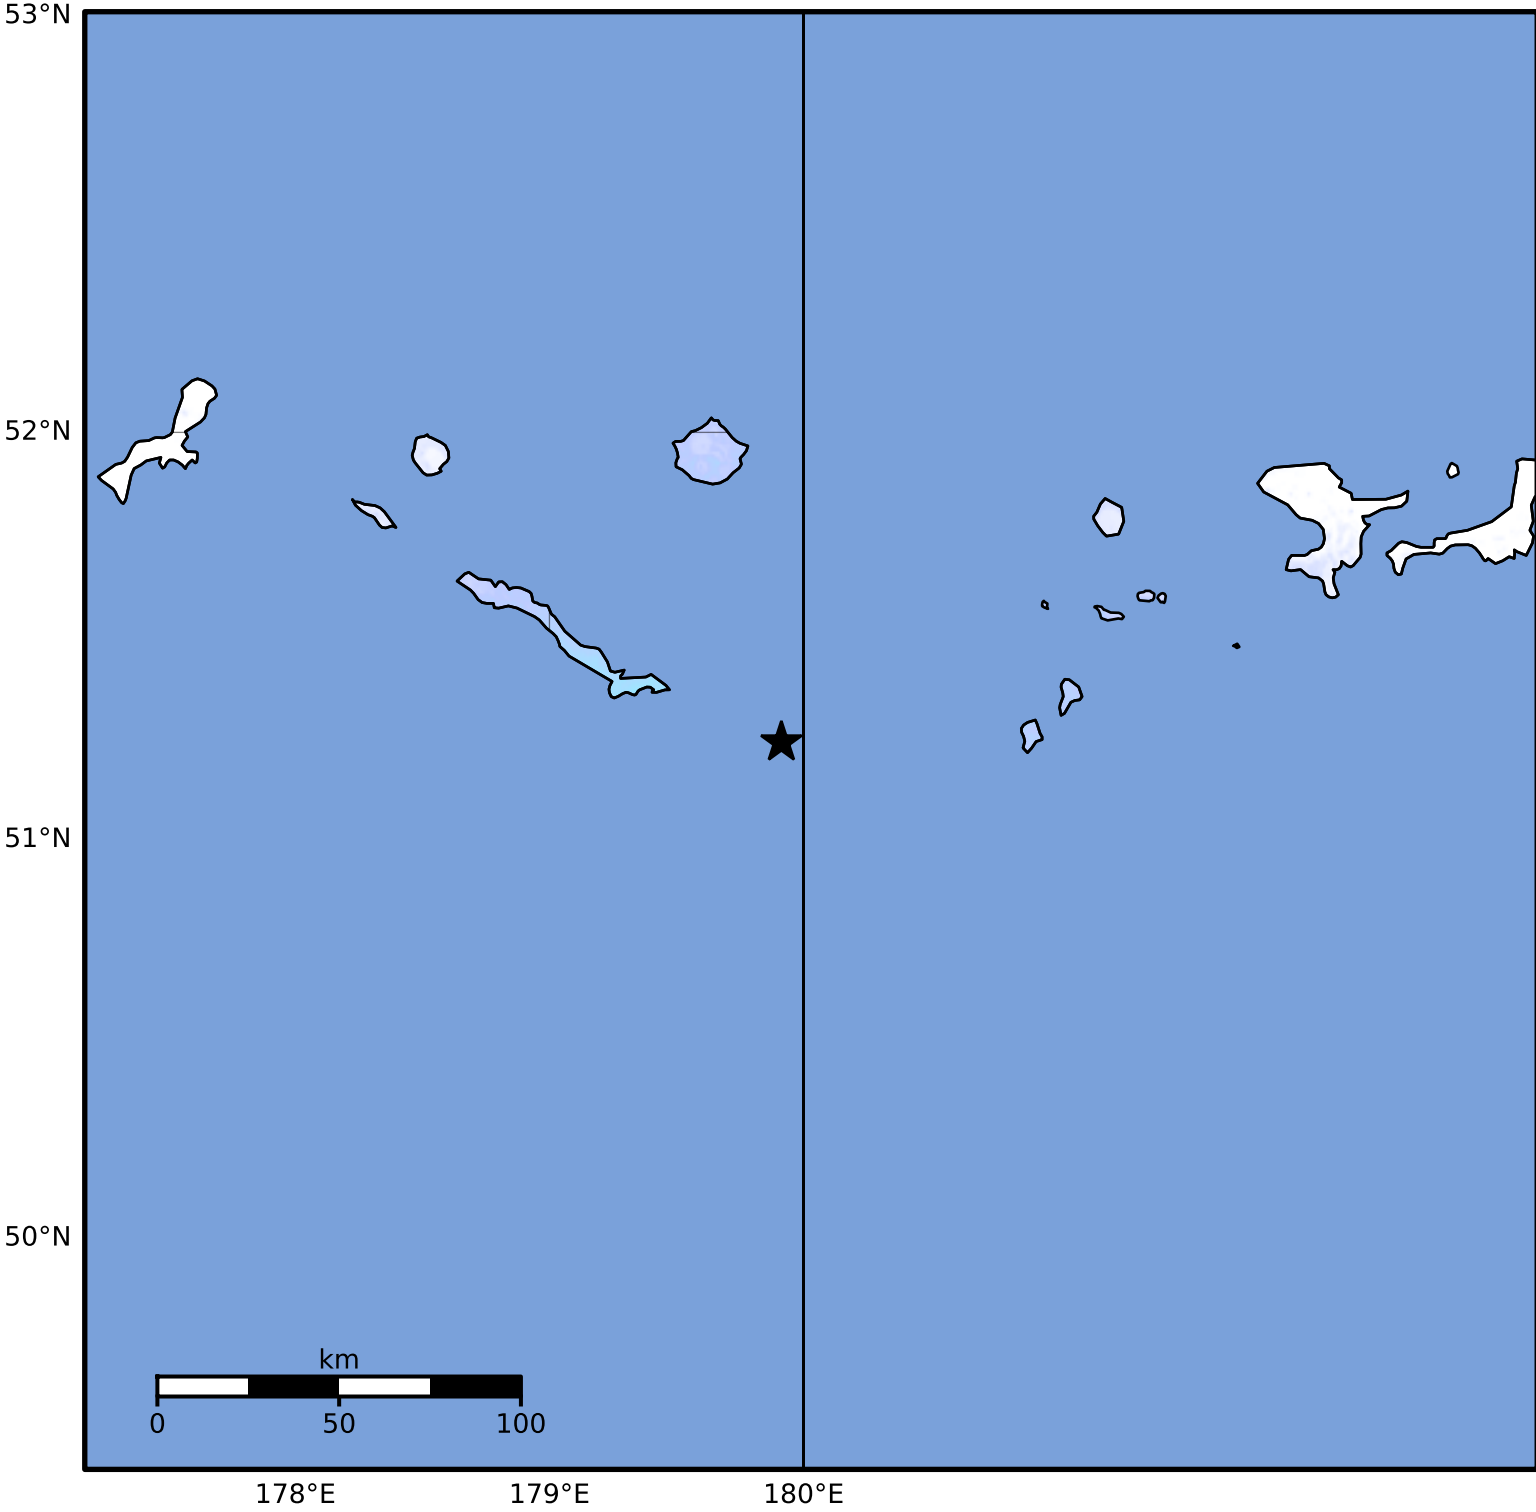

Macroseismic Intensity Map Alaska Earthquake Center
 ShakeMap: 71 km (44 miles) ESE of Amchitka
 Jun 26, 2024 03:20:11 UTC M4.4 N51.24 E179.91 Depth: 2.7km ID:ak02486fke0t

SHAKING	Not felt	Weak	Light	Moderate	Strong	Very strong	Severe	Violent	Extreme
DAMAGE	None	None	None	Very light	Light	Moderate	Moderate/heavy	Heavy	Very heavy
PGA(%g)	<0.0464	0.297	2.76	6.2	11.5	21.5	40.1	74.7	>139
PGV(cm/s)	<0.0215	0.135	1.41	4.65	9.64	20	41.4	85.8	>178
INTENSITY	I	II-III	IV	V	VI	VII	VIII	IX	X+

Scale based on Worden et al. (2012) Version 2: Processed 2024-06-26T05:16:22Z
 △ Seismic Instrument ○ Reported Intensity ★ Epicenter