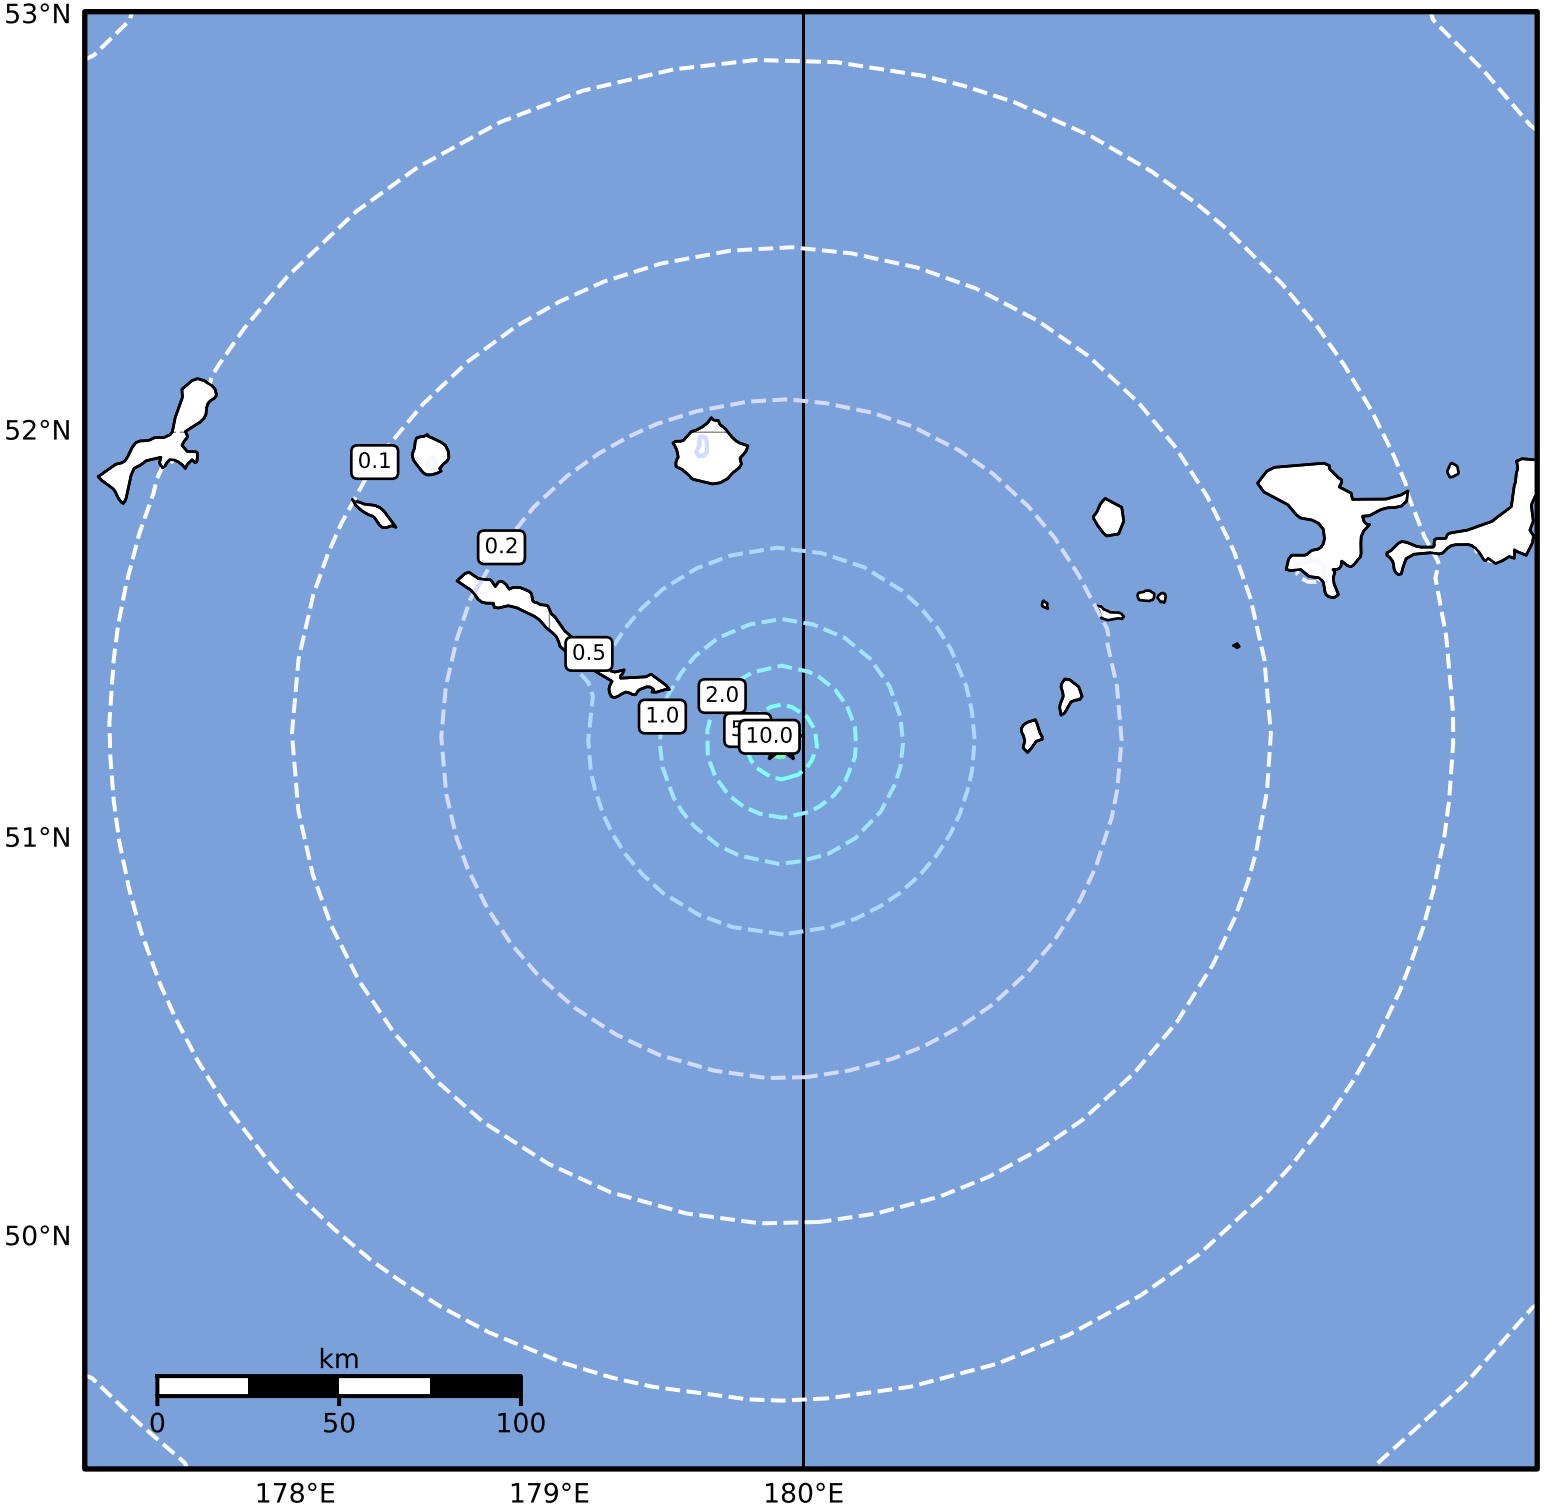

0.3 Second Peak Spectral Acceleration Map Alaska Earthquake Center
 ShakeMap: 71 km (44 miles) ESE of Amchitka
 Jun 26, 2024 03:20:11 UTC M4.4 N51.24 E179.91 Depth: 2.7km ID:ak02486fke0t

SA(0.3) (%g)	0.1	0.2	0.5	1	2	5	10	20	50	100	200
--------------	-----	-----	-----	---	---	---	----	----	----	-----	-----

Scale based on Worden et al. (2012)

Version 2: Processed 2024-06-26T05:16:22Z

△ Seismic Instrument ○ Reported Intensity

★ Epicenter