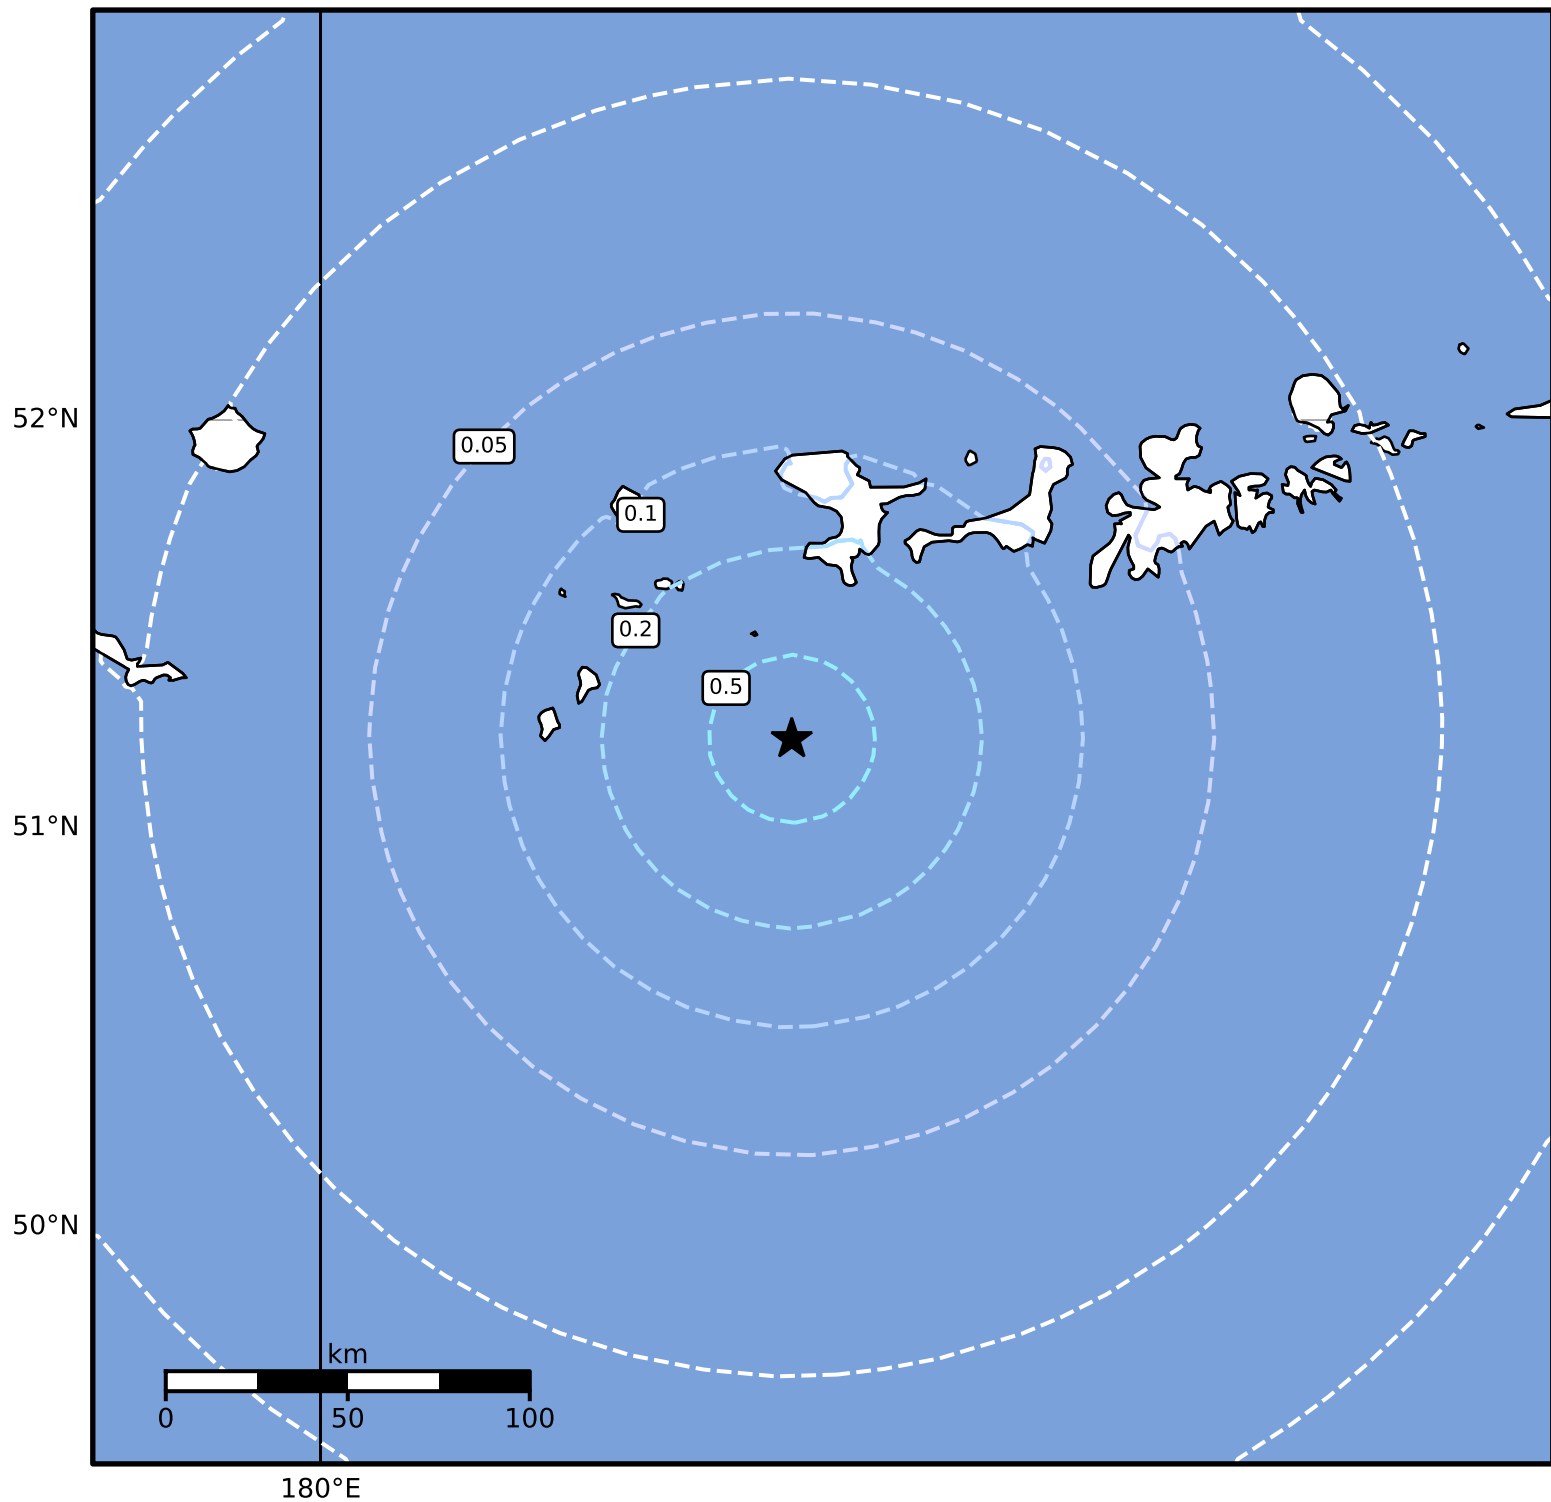

Peak Ground Velocity Map Alaska Earthquake Center  
ShakeMap: 126 km (78 miles) SW of Adak  
Jun 26, 2024 08:42:42 UTC M4.7 N51.22 W178.15 Depth: 25.5km ID:ak02486ioc4h

Scale based on Worden et al. (2012)

Version 2: Processed 2024-06-26T14:44:37Z

△ Seismic Instrument ○ Reported Intensity

★ Epicenter