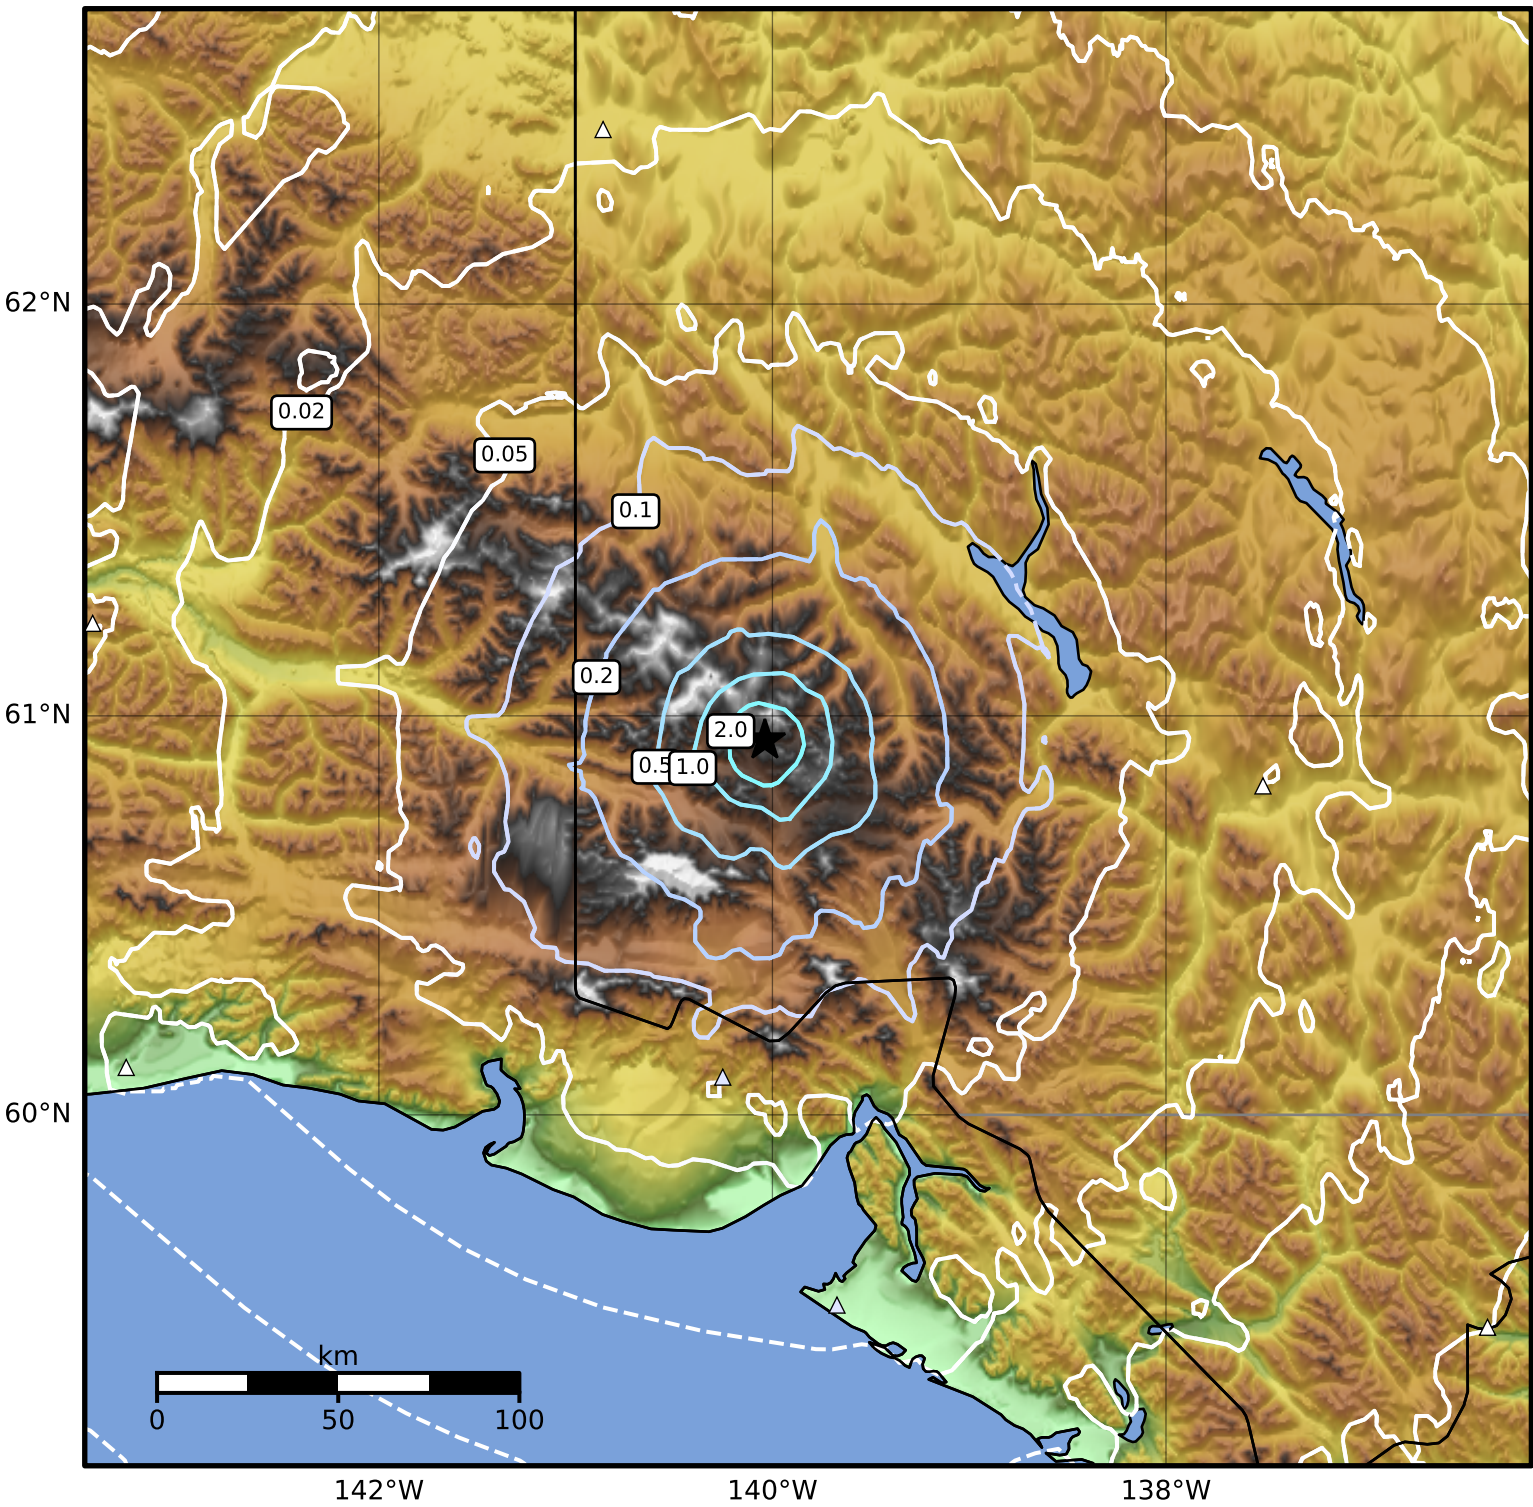

Peak Ground Acceleration Map Alaska Earthquake Center
 ShakeMap: 60 km (37 miles) WSW of Burwash Landing
 Jun 27, 2024 11:37:45 UTC M4.1 N60.94 W140.04 Depth: 10.5km ID:ak024887yx33

PGA (%g)	0.1	0.2	0.5	1	2	5	10	20	50	100	200
----------	-----	-----	-----	---	---	---	----	----	----	-----	-----

Scale based on Worden et al. (2012)

Version 2: Processed 2024-06-27T11:57:29Z

△ Seismic Instrument ○ Reported Intensity

★ Epicenter