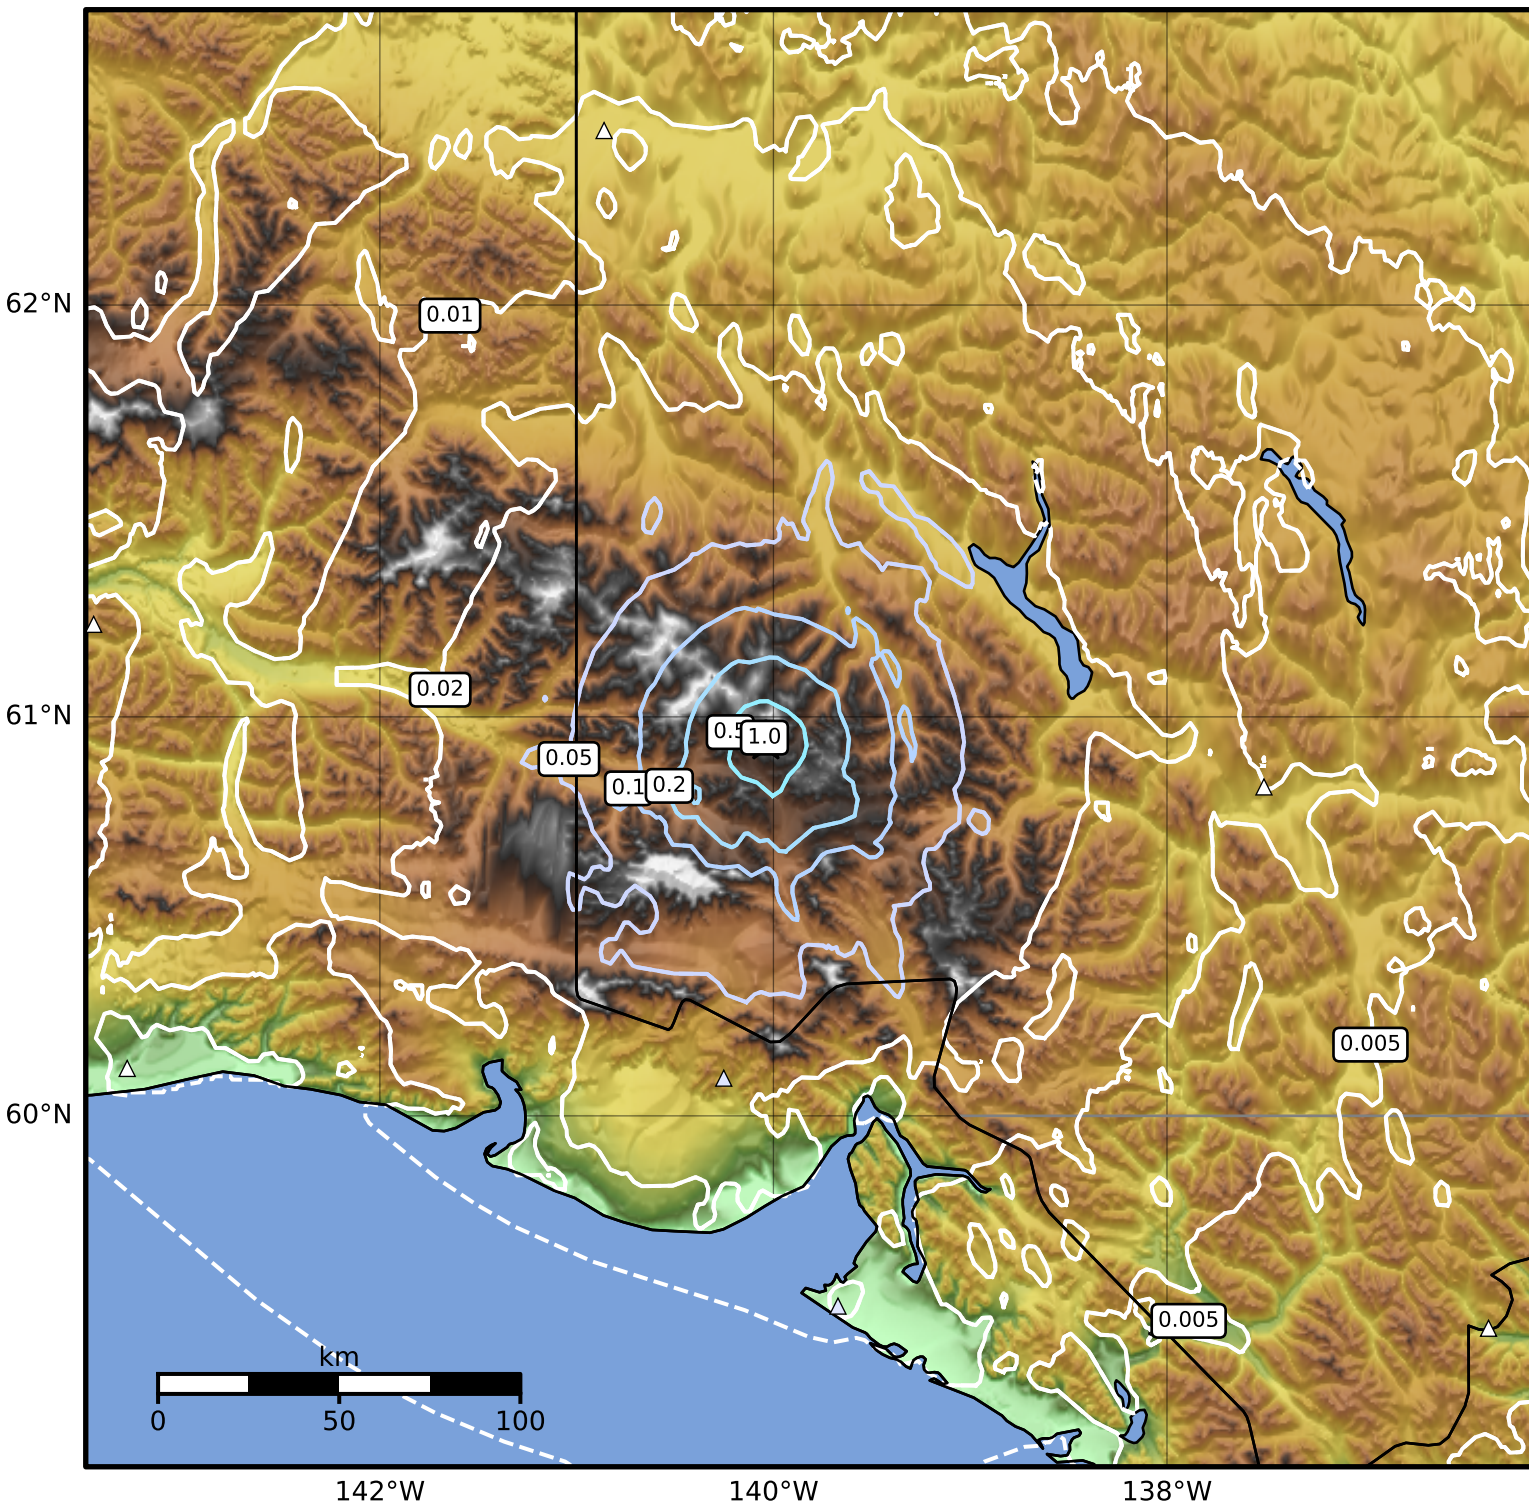

Peak Ground Velocity Map Alaska Earthquake Center
ShakeMap: 60 km (37 miles) WSW of Burwash Landing
Jun 27, 2024 11:37:45 UTC M4.1 N60.94 W140.04 Depth: 10.5km ID:ak024887yx33

PGV (cm/s)	0.1	0.2	0.5	1	2	5	10	20	50	100	200
------------	-----	-----	-----	---	---	---	----	----	----	-----	-----

Scale based on Worden et al. (2012)

△ Seismic Instrument ○ Reported Intensity

★ Epicenter

Version 2: Processed 2024-06-27T11:57:29Z