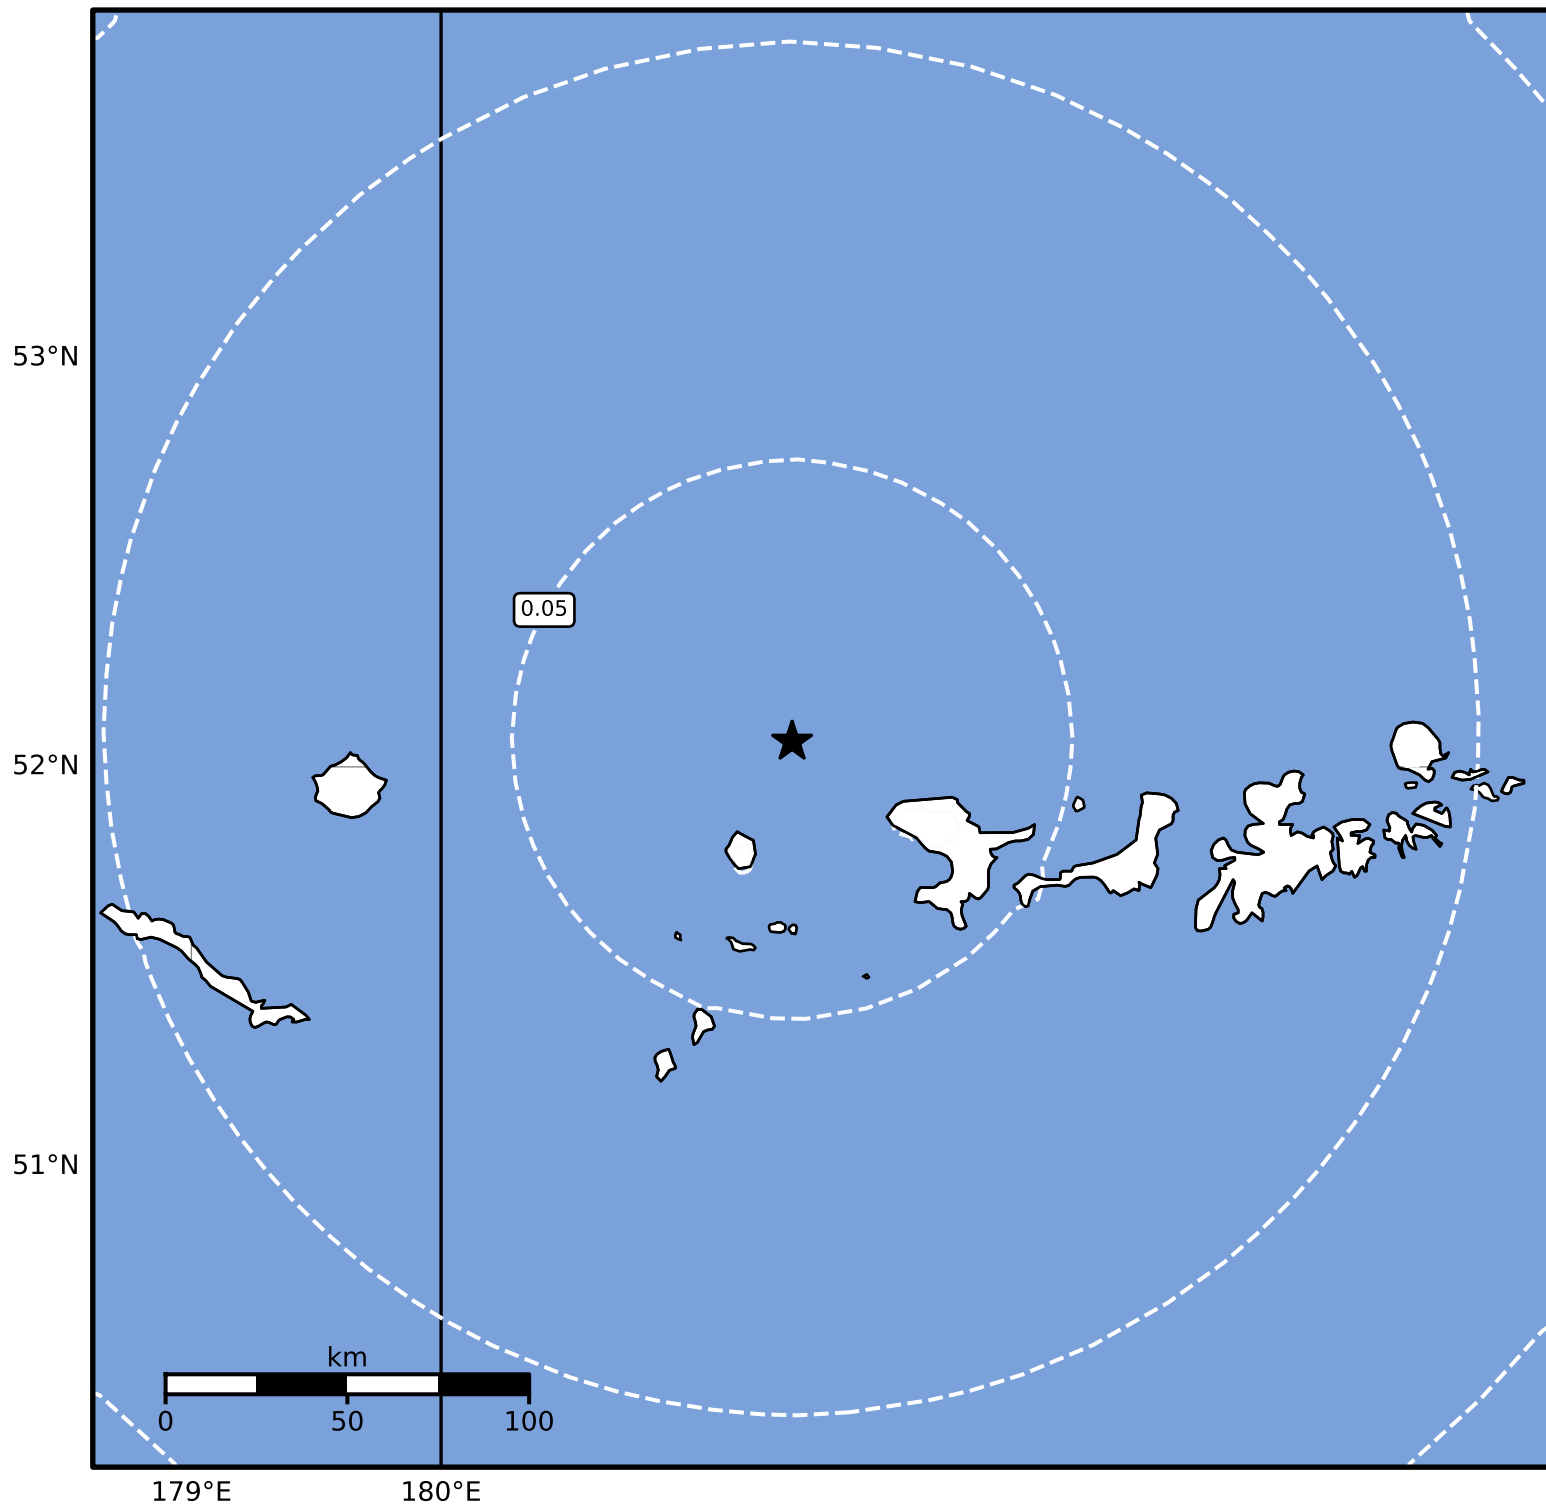

Peak Ground Acceleration Map Alaska Earthquake Center  
ShakeMap: 134 km (83 miles) W of Adak  
Jun 27, 2024 18:25:13 UTC M3.6 N52.06 W178.59 Depth: 154.2km ID:ak02488c2b8f

Scale based on Worden et al. (2012)

Version 1: Processed 2024-06-27T20:47:31Z

△ Seismic Instrument ○ Reported Intensity

★ Epicenter