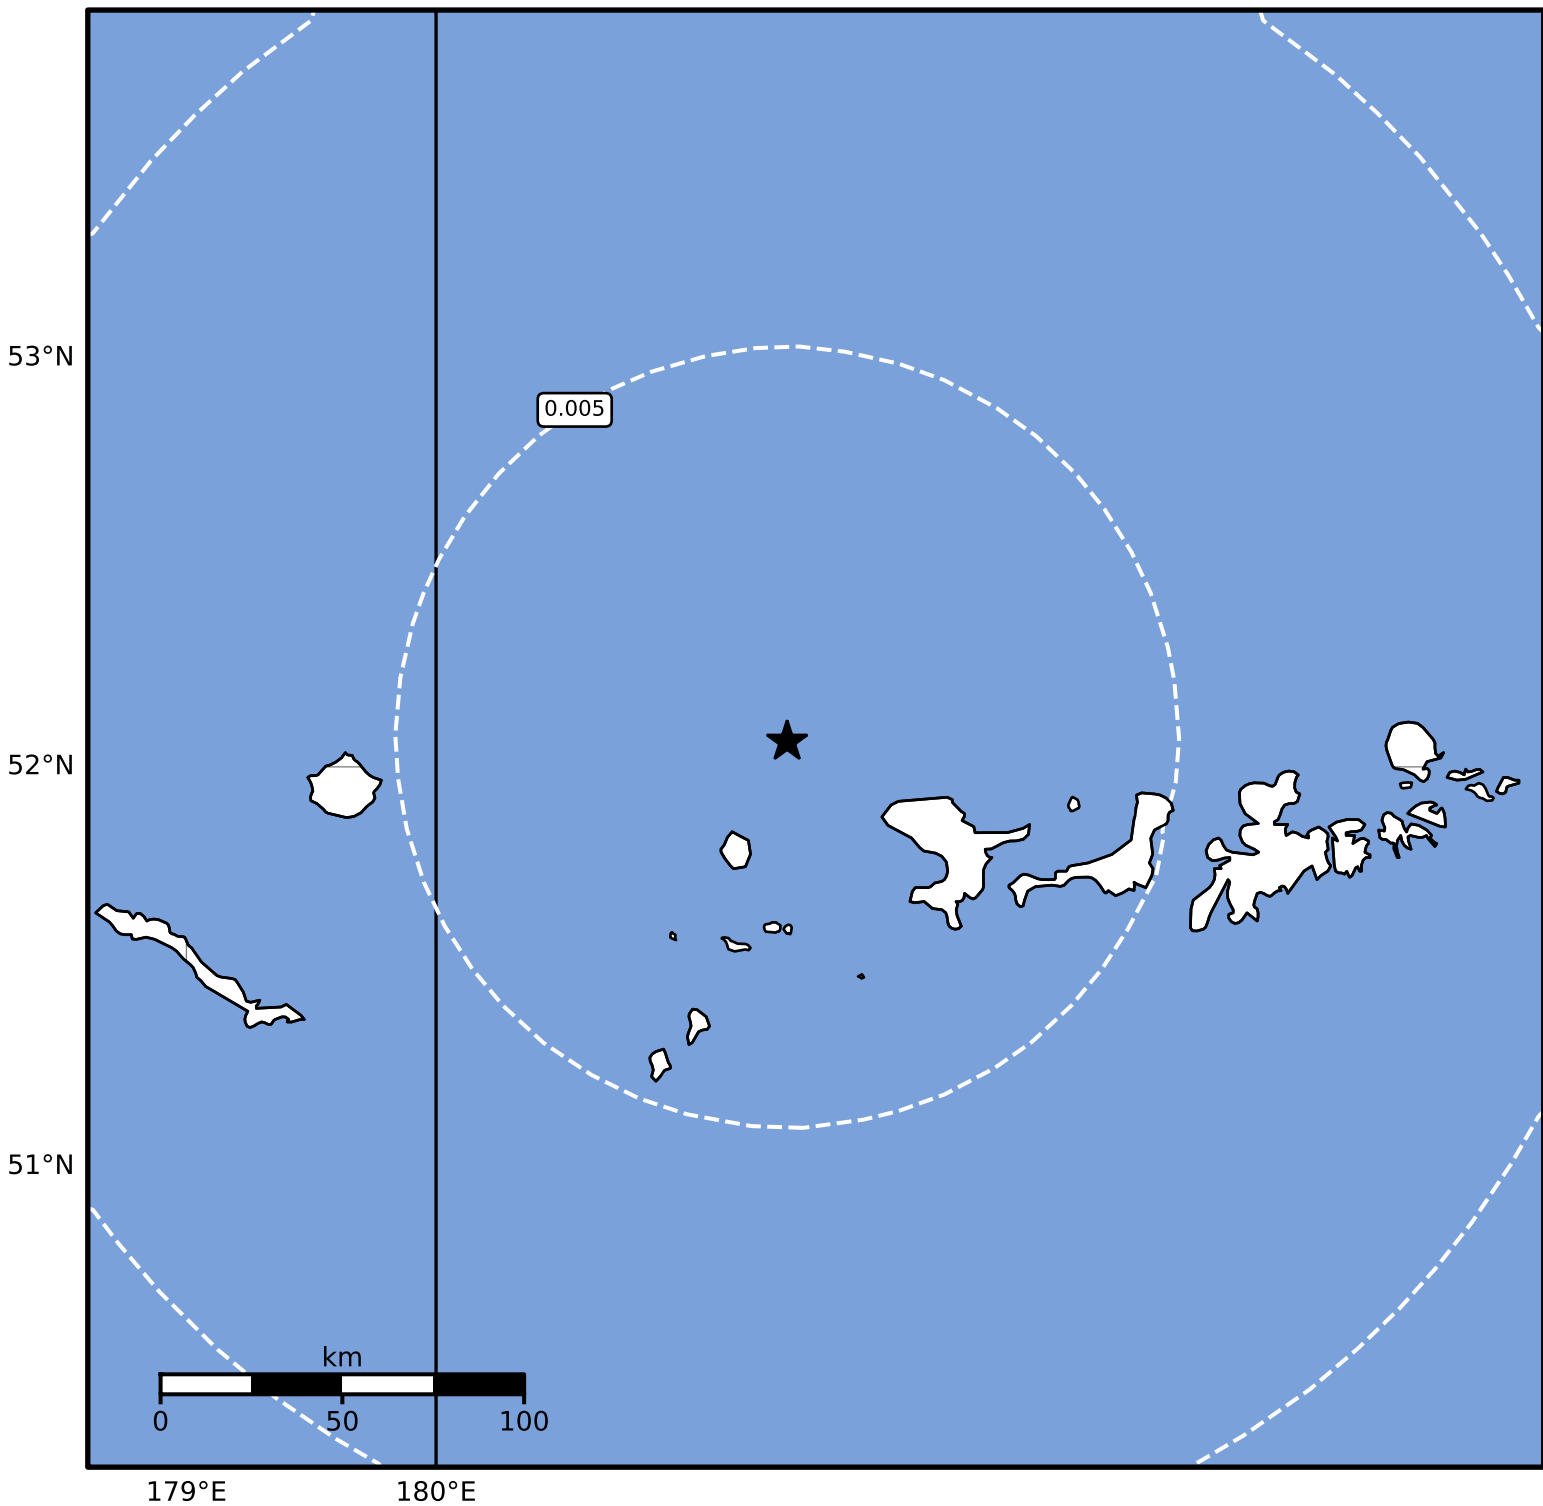

Peak Ground Velocity Map Alaska Earthquake Center
ShakeMap: 134 km (83 miles) W of Adak
Jun 27, 2024 18:25:13 UTC M3.6 N52.06 W178.59 Depth: 154.2km ID:ak02488c2b8f

Scale based on Worden et al. (2012)

Version 1: Processed 2024-06-27T20:47:31Z

△ Seismic Instrument ○ Reported Intensity

★ Epicenter