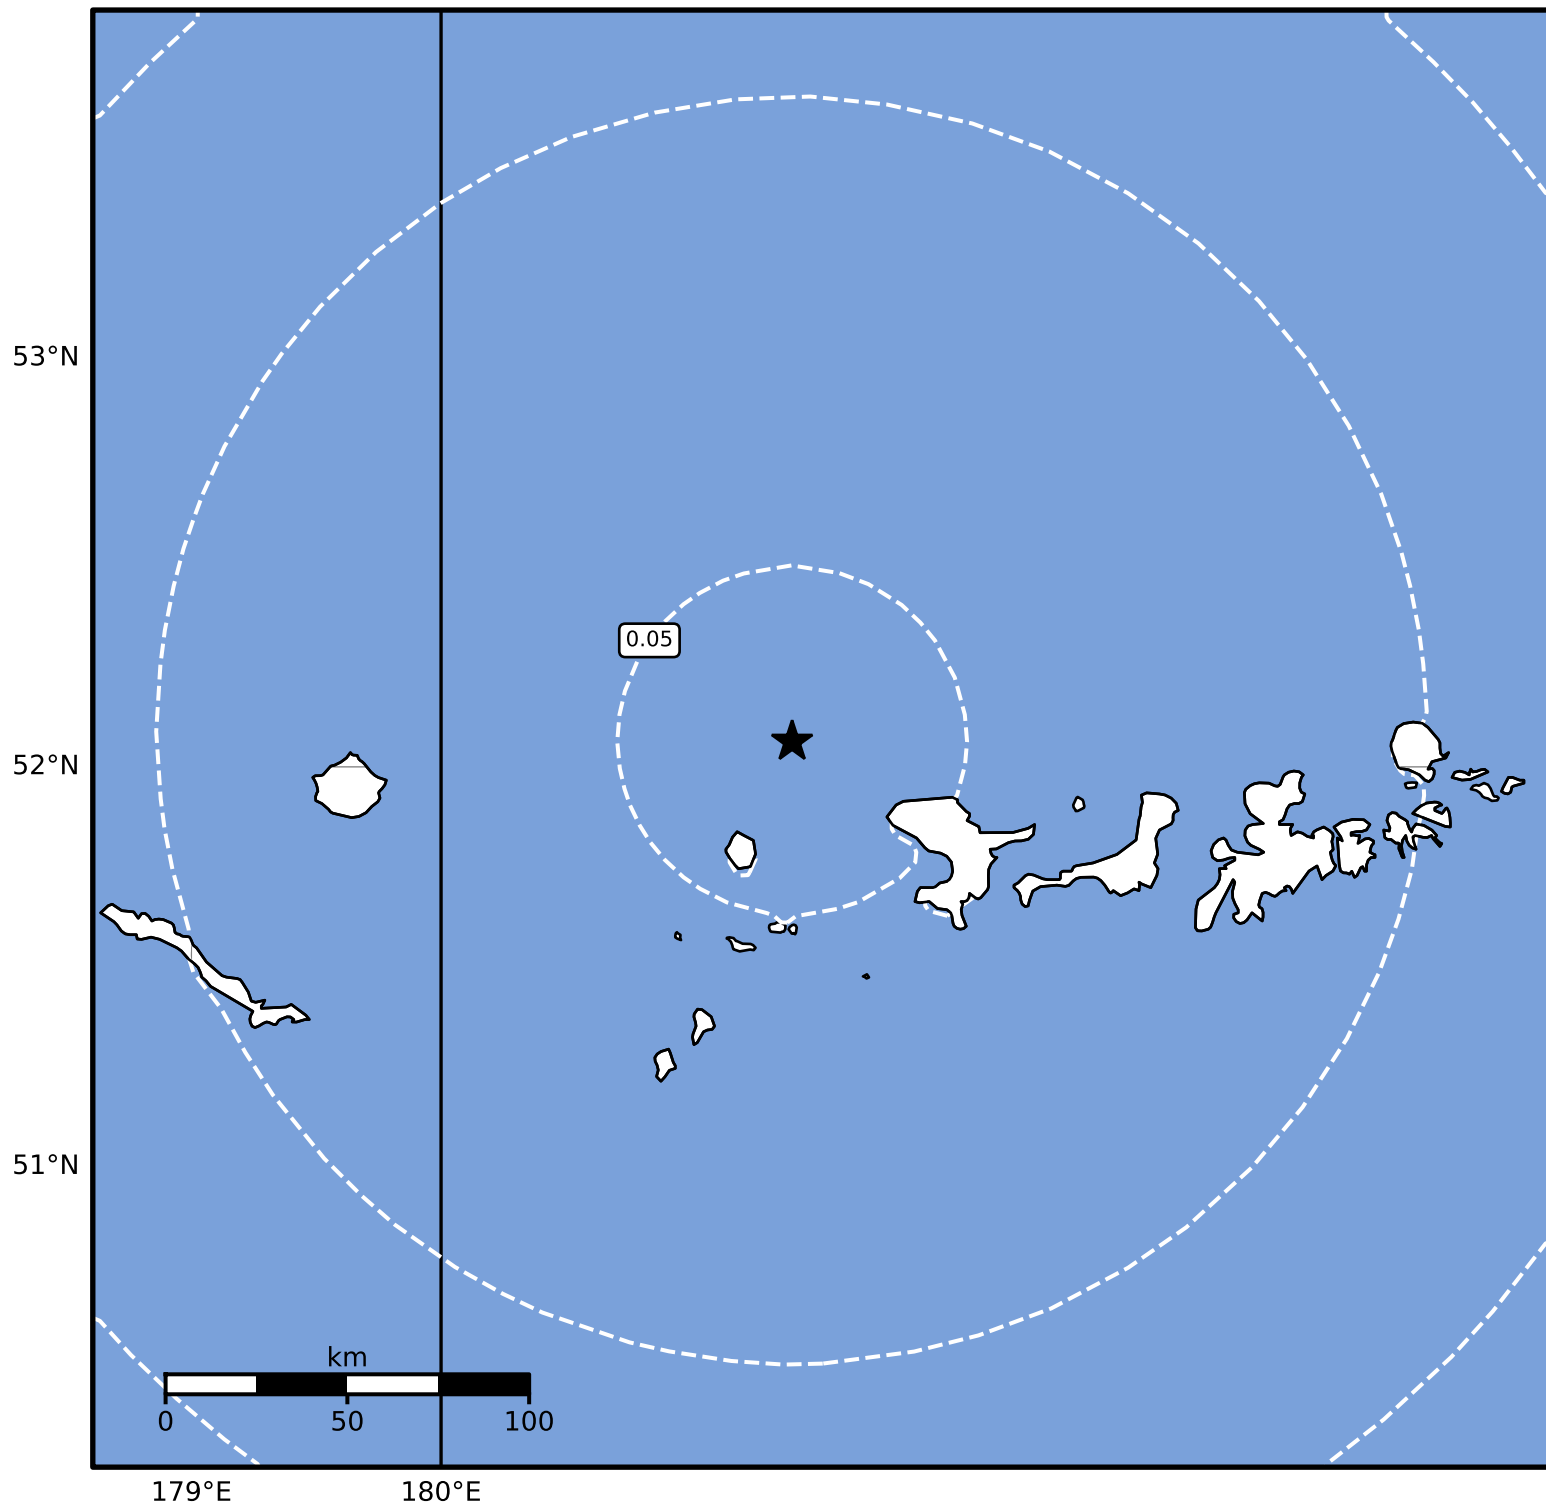

0.3 Second Peak Spectral Acceleration Map Alaska Earthquake Center  
ShakeMap: 134 km (83 miles) W of Adak  
Jun 27, 2024 18:25:13 UTC M3.6 N52.06 W178.59 Depth: 154.2km ID:ak02488c2b8f

Scale based on Worden et al. (2012)

Version 1: Processed 2024-06-27T20:47:31Z

△ Seismic Instrument ○ Reported Intensity

★ Epicenter