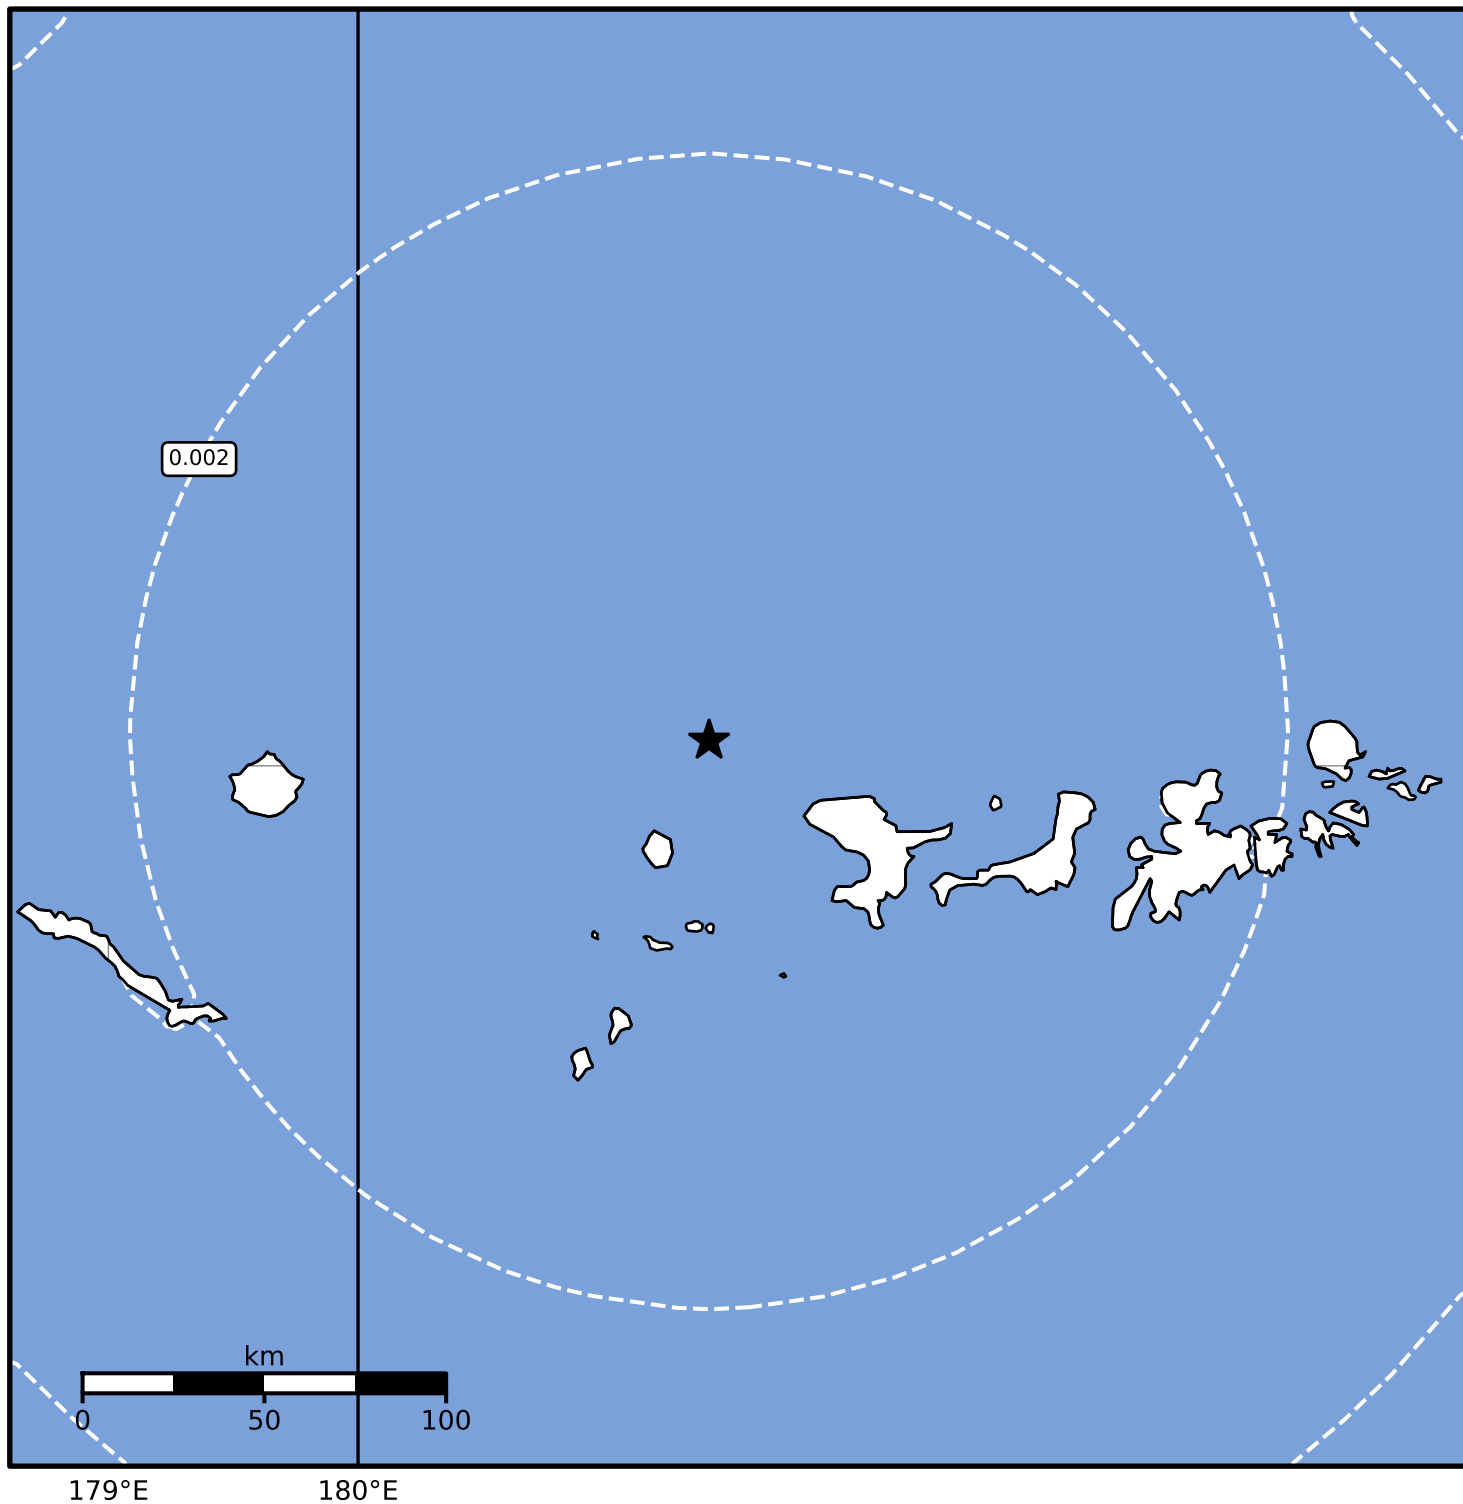

1.0 Second Peak Spectral Acceleration Map Alaska Earthquake Center  
 ShakeMap: 134 km (83 miles) W of Adak  
 Jun 27, 2024 18:25:13 UTC M3.6 N52.06 W178.59 Depth: 154.2km ID:ak02488c2b8f

SA(1.0) (%g)	0.1	0.2	0.5	1	2	5	10	20	50	100	200
--------------	-----	-----	-----	---	---	---	----	----	----	-----	-----

Scale based on Worden et al. (2012)

Version 1: Processed 2024-06-27T20:47:31Z

△ Seismic Instrument ○ Reported Intensity

★ Epicenter