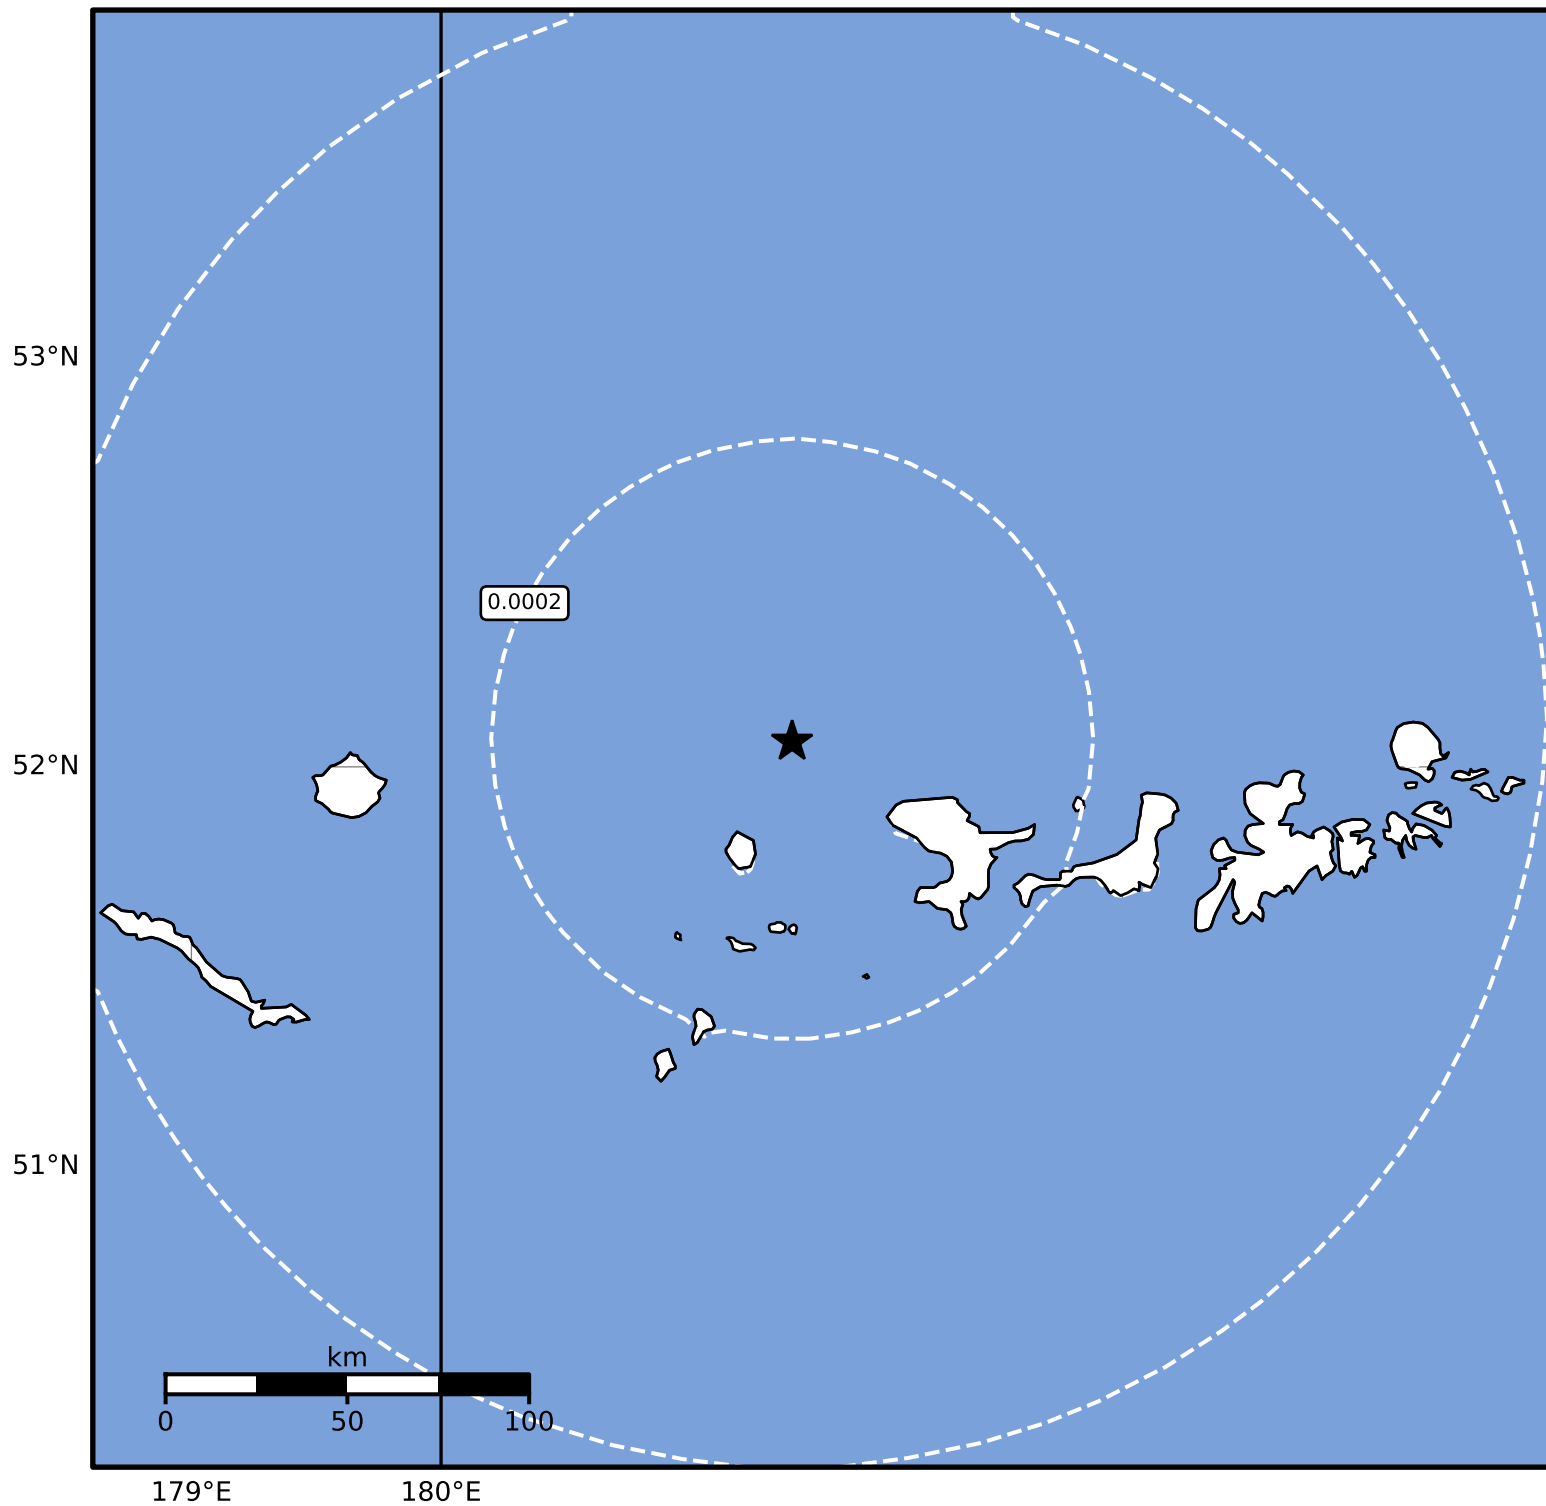

3.0 Second Peak Spectral Acceleration Map Alaska Earthquake Center
ShakeMap: 134 km (83 miles) W of Adak
Jun 27, 2024 18:25:13 UTC M3.6 N52.06 W178.59 Depth: 154.2km ID:ak02488c2b8f

Scale based on Worden et al. (2012)

Version 1: Processed 2024-06-27T20:47:31Z

△ Seismic Instrument ○ Reported Intensity

★ Epicenter