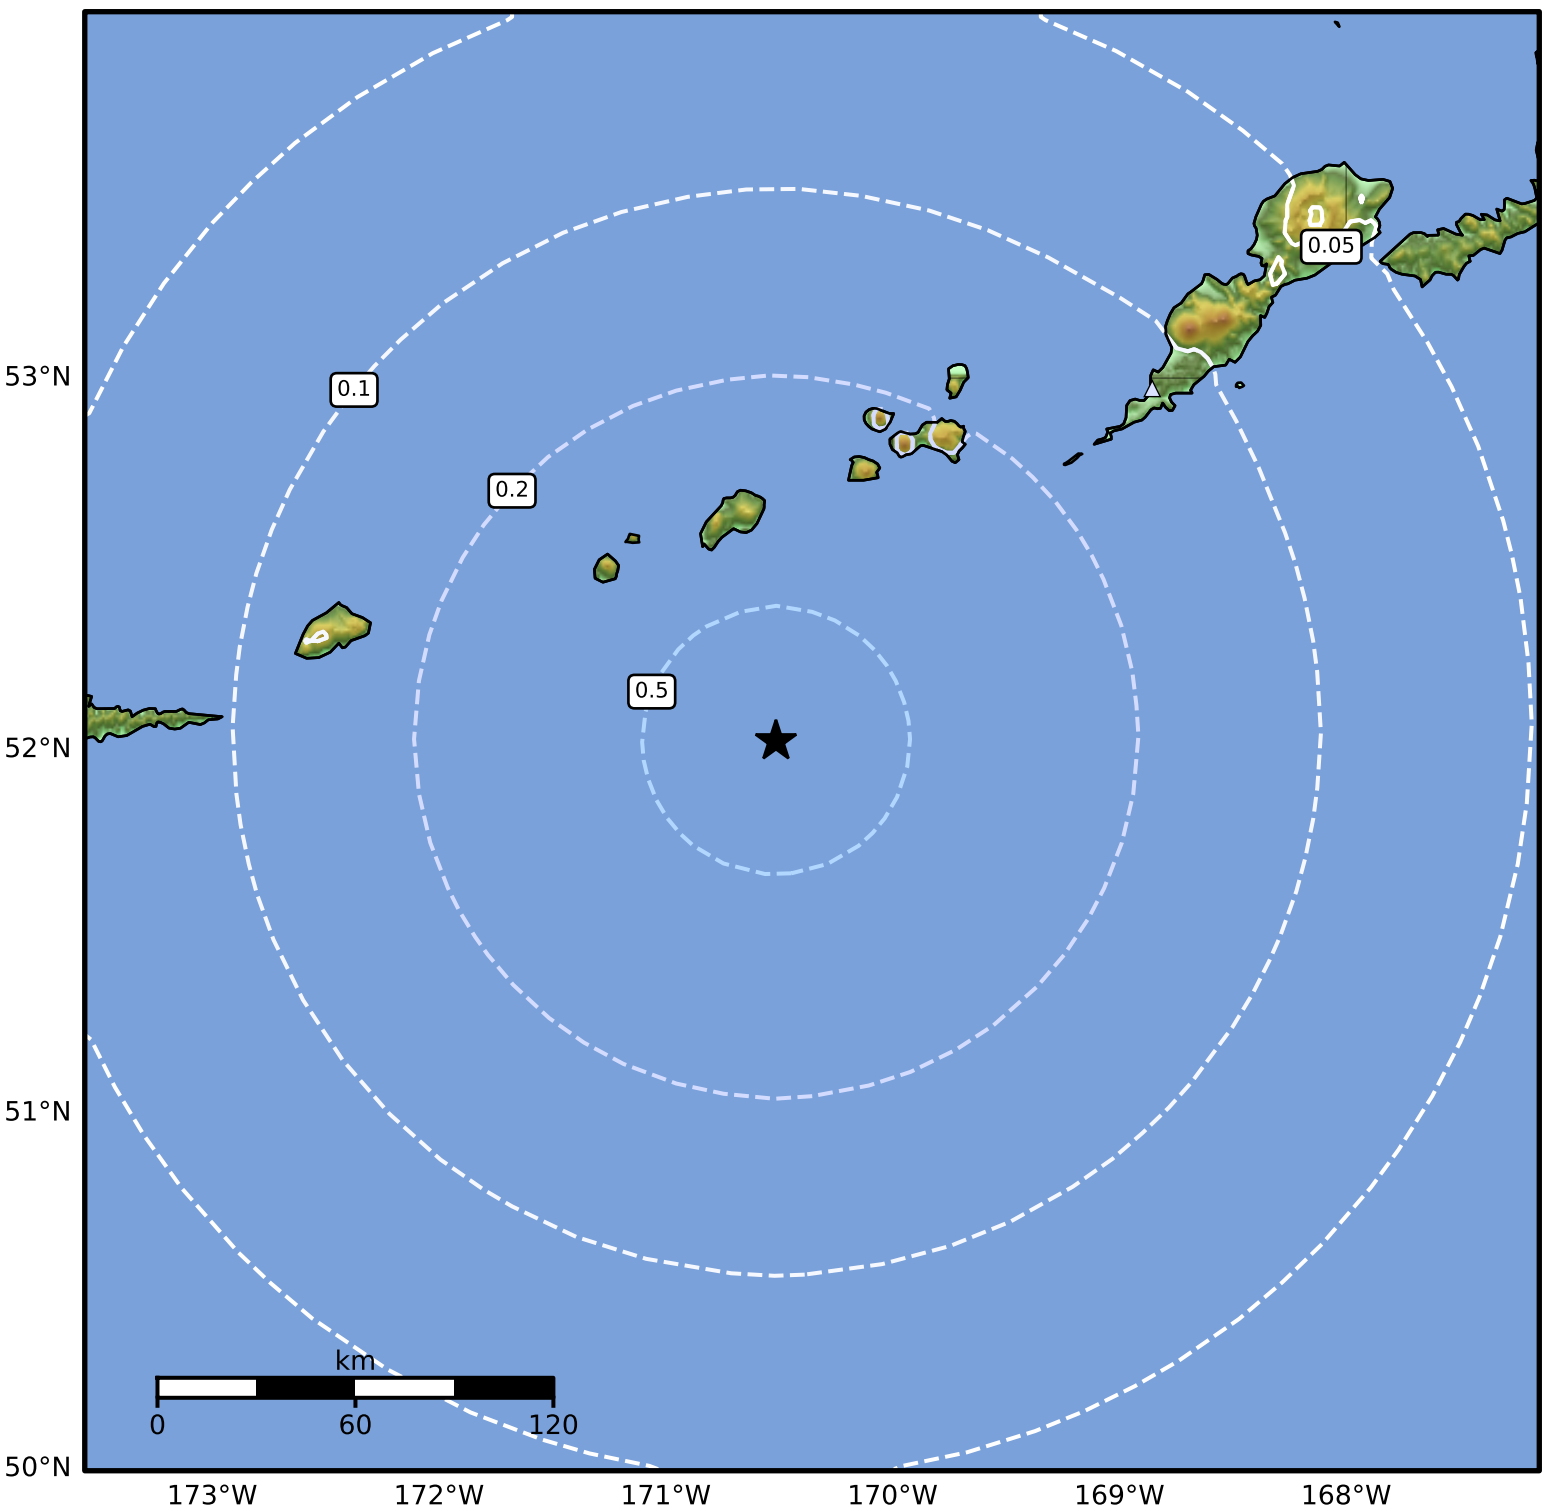

0.3 Second Peak Spectral Acceleration Map Alaska Earthquake Center
 ShakeMap: 108 km (67 miles) ESE of Amukta Pass
 Jun 27, 2024 19:27:45 UTC M4.2 N52.02 W170.51 Depth: 75.5km ID:ak02488co8kt

SA(0.3) (%g)	0.1	0.2	0.5	1	2	5	10	20	50	100	200
--------------	-----	-----	-----	---	---	---	----	----	----	-----	-----

Scale based on Worden et al. (2012)

Version 2: Processed 2024-06-27T20:54:06Z

△ Seismic Instrument ○ Reported Intensity

★ Epicenter