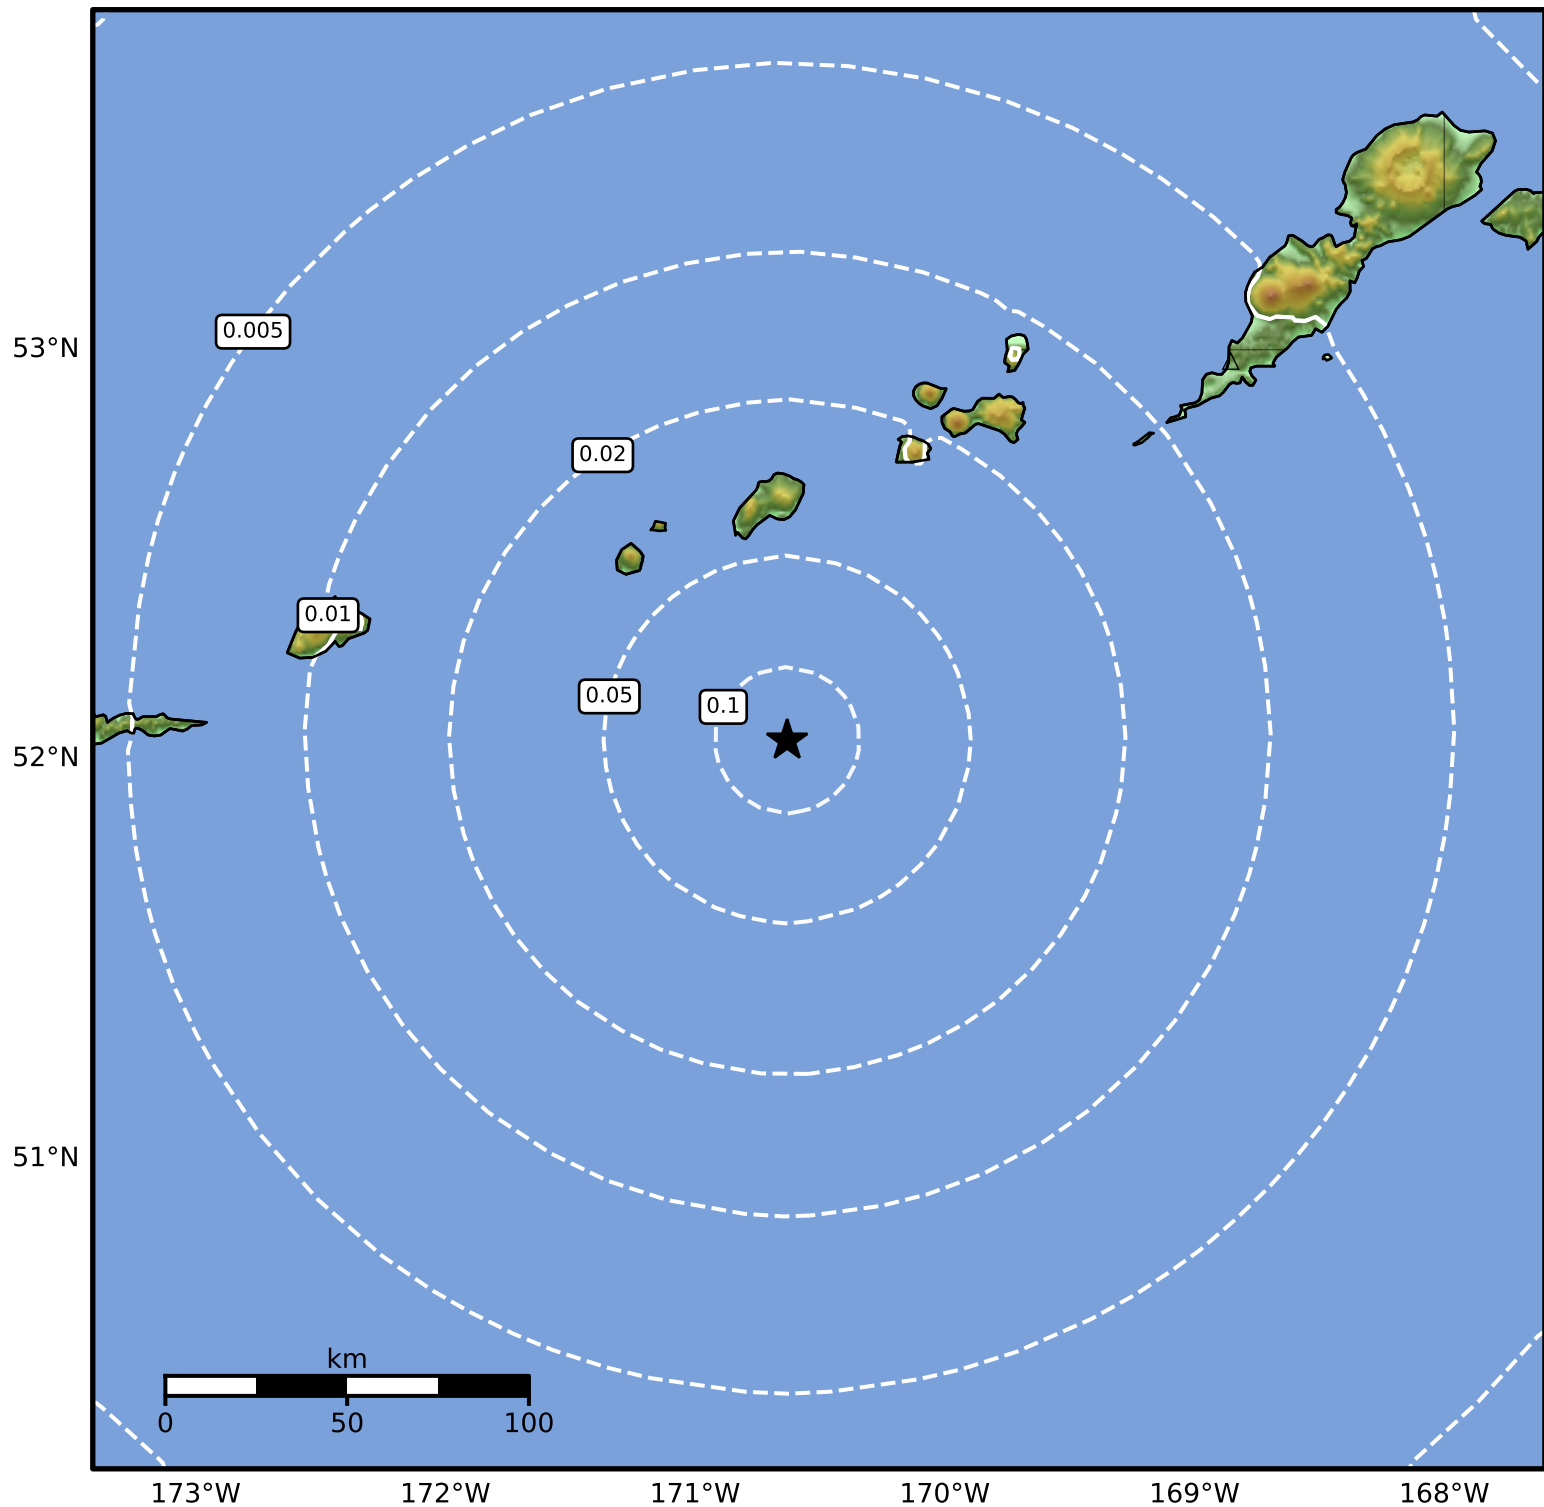

0.3 Second Peak Spectral Acceleration Map Alaska Earthquake Center  
 ShakeMap: 99 km (61 miles) ESE of Amukta Pass  
 Jun 28, 2024 07:49:07 UTC M3.6 N52.05 W170.63 Depth: 43.4km ID:ak02489t70nb

SA(0.3) (%g)	0.1	0.2	0.5	1	2	5	10	20	50	100	200
--------------	-----	-----	-----	---	---	---	----	----	----	-----	-----

Scale based on Worden et al. (2012)

Version 1: Processed 2024-06-28T07:55:10Z

△ Seismic Instrument    ○ Reported Intensity

★ Epicenter