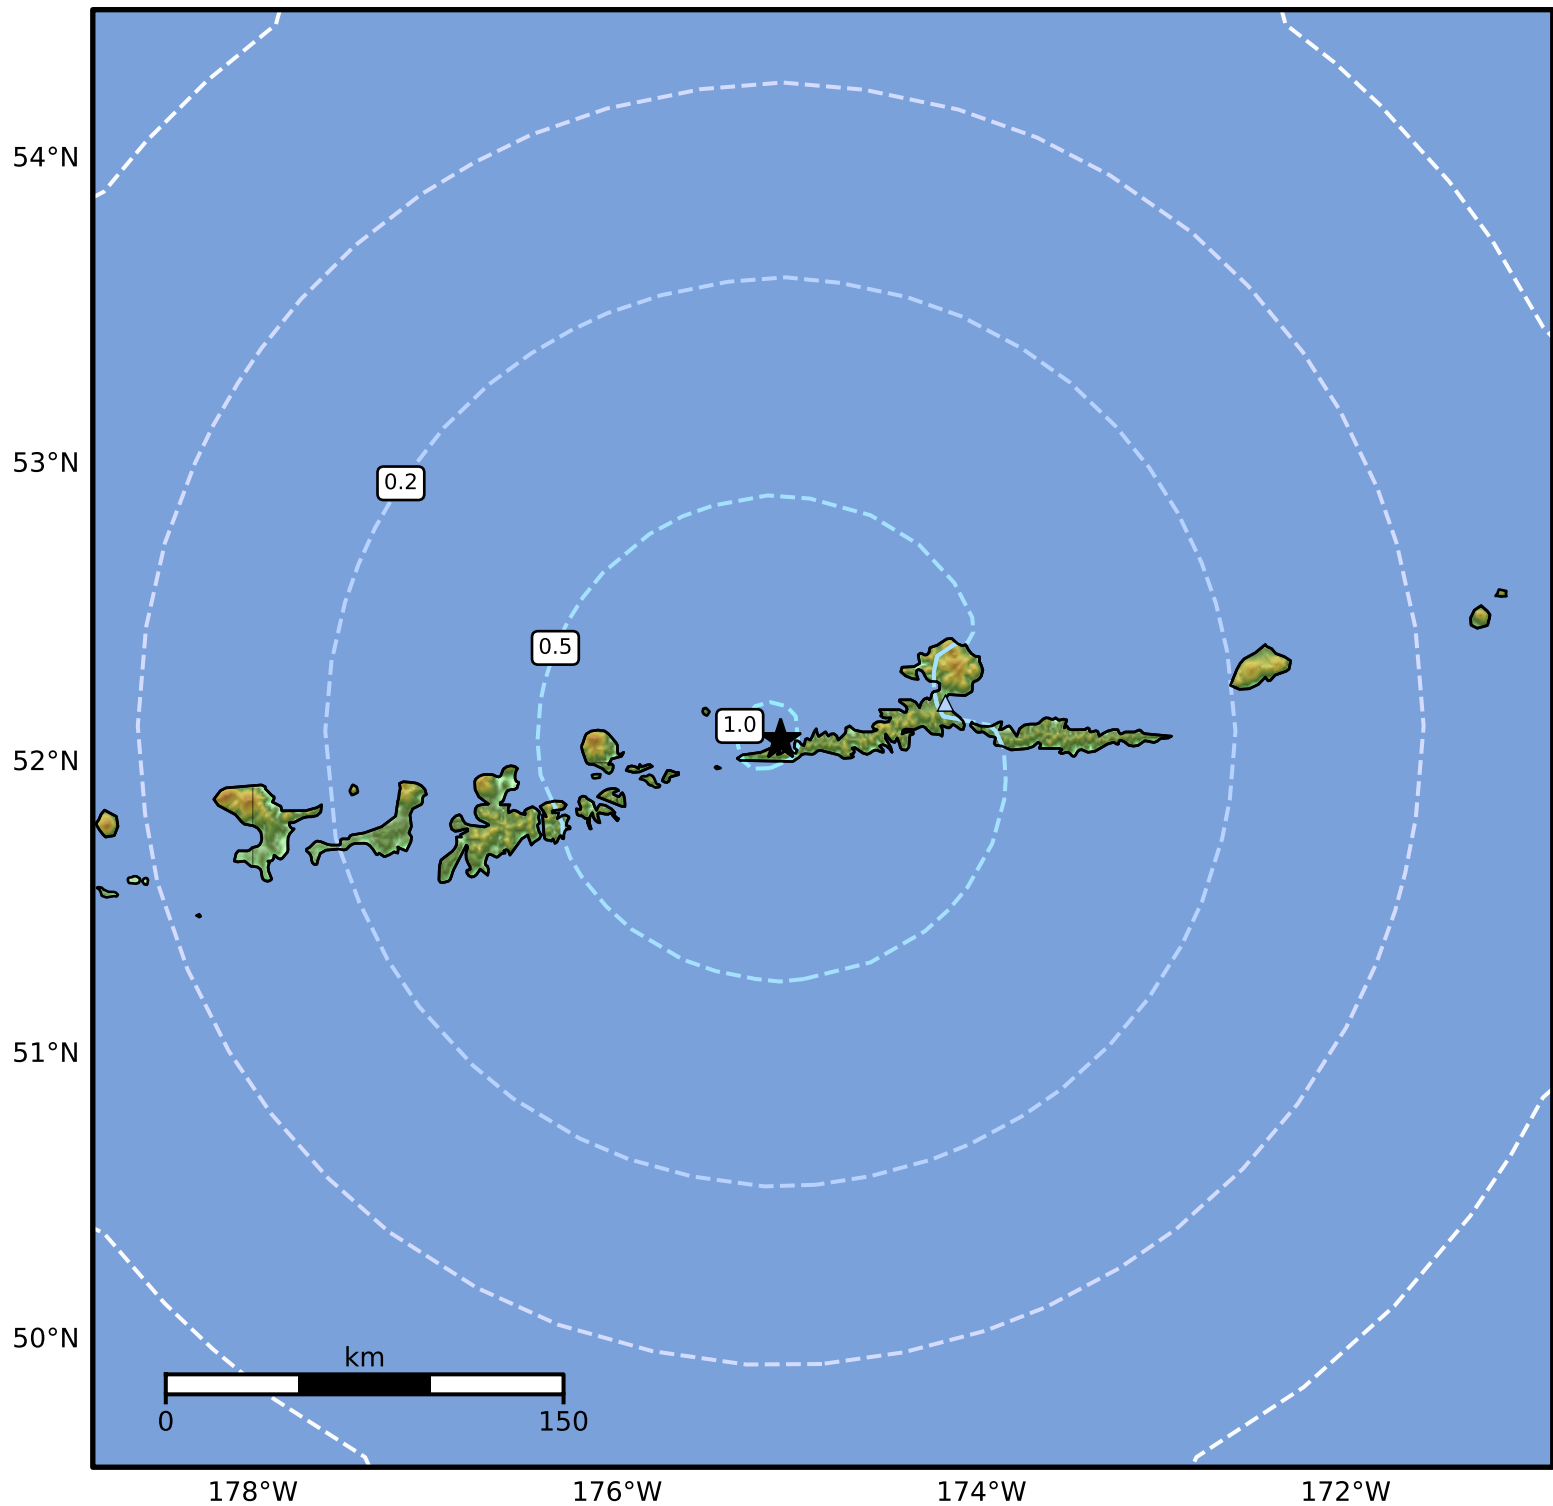

Peak Ground Acceleration Map Alaska Earthquake Center  
ShakeMap: 63 km (39 miles) WSW of Atka  
Jun 29, 2024 11:10:33 UTC M5.0 N52.08 W175.10 Depth: 91.8km ID:ak0248bivsu7

PGA (%g)	0.1	0.2	0.5	1	2	5	10	20	50	100	200
----------	-----	-----	-----	---	---	---	----	----	----	-----	-----

Scale based on Worden et al. (2012)

Version 4: Processed 2024-06-29T13:08:43Z

△ Seismic Instrument ○ Reported Intensity

★ Epicenter